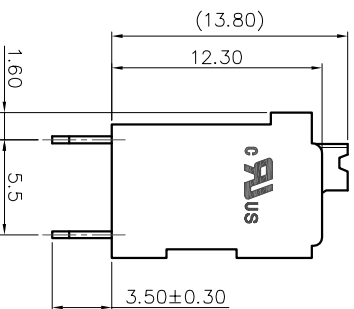

6. RoHS Compliance

Ordering Information

JL212V- 350 XX B 0 1

Pitch 350=3.50PH
No. of pins 2P~24P
Housing Color
B=Black
G=Green
U=Blue
R=Red
W=White
Y=Yellow
O=Orange
E=Grey

Packing
0=Pe bag
T=Tube
A=Tray

Button color: White

REVISION RECORD				
REV	ECN	DESCRIPTION	DRFT	DATE
A0		NEW		21.10.14

DRAW	SHUANGPING ZHENG		SCALE	FIT	PART NO.	JL212V-350XXB01
	CHECK	LICHAD LIU	UNIT	mm		
APPROVE	YONGLIANG GAO	SIZE	A4	SHEET	TITLE:	JL212V-THR-3.5-XXP 弹簧式/直脚/双排/黑色
		PRDJ	1/1			