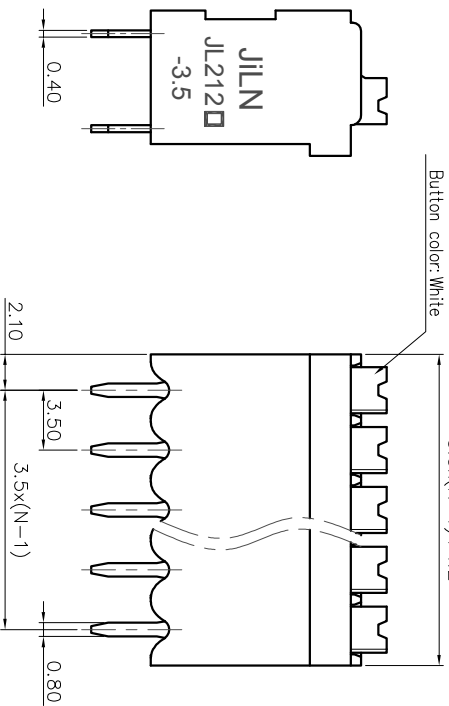

2. Wire range : 0.2~1.5mm²

NOTES2:

1. Dimension shall be interpreted per ASME Y14.5-2009
2. Pitch : 3.50mm, Poles : N=02~24P
3. Stripping length : 8~9mm
4. Operating temperature: -40°C~+130°C
5. Undimensioned tolerances:

Pitch range in mm	Nominal dimension range			In mm
	Over	Over	Over	
6 TO 10	10	30	60	0.1/10
10 TO 24	24	60	100	∠
24 TO 30	30	60	150	∠
30 TO 60	60	100	150	∠
60 TO 100	100	150	150	∠
100 TO 150	150	150	150	∠

6. RoHS Compliance

Ordering Information

JL212V- 350 XX B 0 1

Pitch 350=3.50PH
No. of pins 2P~24P
Housing Color
B=Black
G=Green
U=Blue
R=Red
W=White
Y=Yellow
O=Orange
E=Grey

Packing
0=Pe bag
T=Tube
A=Tray

Button color: White

REVISION RECORD				
REV	ECN	DESCRIPTION	DRFT	DATE
A0		NEW		21.10.14

DRAW	SHUANGPING ZHENG		SCALE	FIT	PART NO.	JL212V-350XXB01
	CHECK	LICHAD LIU	UNIT	mm		
APPROVE	YONGLIANG GAO	SIZE	A4	SHEET	TITLE:	JL212V-THR-3.5-XXP 弹簧式/直脚/双排/黑色
		PRDJ	1/1			