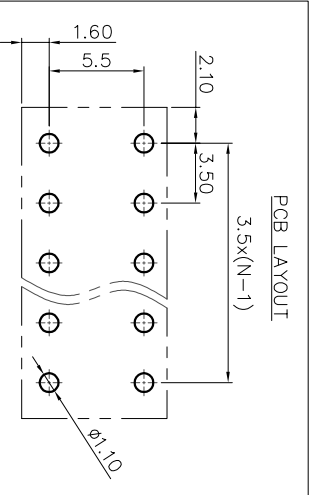

2. Wire range : 0.2~1.5mm²

NOTES2:

1. Dimension shall be interpreted per ASME Y14.5-2009
2. Pitch : 3.50mm, Poles : N=02~24P
3. Stripping length : 8~9mm
4. Operating temperature: -40°C~+130°C
5. Undimensioned tolerances:

Pitch range in mm	Nominal dimension range			In mm
	Over	Over	Over	
6 TO 10	10	30	60	0.1/10
10 TO 24	24	60	100	∠
24 TO 30	30	60	150	∠
30 TO 60	60	100	150	∠
60 TO 100	100	150	150	∠
100 TO 150	150	150	150	∠

6. RoHS Compliance

Ordering Information

JL212V- 350 XX B 0 1

Pitch 350=3.50PH
No. of pins 2P~24P
Housing Color
B=Black
G=Green
U=Blue
R=Red
W=White
Y=Yellow
O=Orange
E=Grey

Packing
0=Pe bag
T=Tube
A=Tray

Button color: White

REVISION RECORD				
REV	ECN	DESCRIPTION	DRFT	DATE
A0		NEW		21.10.14

DRAW	SHUANGPING ZHENG		SCALE	FIT	PART NO.	JL212V-350XXB01
	CHECK	LICHAD LIU	UNIT	mm		
APPROVE	YONGLIANG GAO	SIZE	A4	SHEET	TITLE:	JL212V-THR-3.5-XXP 弹簧式/直脚/双排/黑色
		PRDJ	1/1			