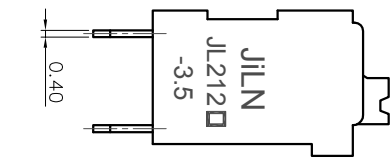

NOTES1:

UL Standard

1. Rated voltage/current : 300V / 12A
2. Withstanding voltage : AC1600V/1Min.
3. Wire range : 28~14AWG

IEC Standard

1. Pollution degree	2	2	3
Overvoltage category	II	III	III
Rate impulse voltage(KV)	2.5KV	2.5KV	2.5KV
Rate voltage(V)	320V	200V	200V
Rate current(A)			17.5A

2. Wire range : 0.2~1.5mm²

NOTES2:

1. Dimension shall be interpreted per ASME Y14.5-2009
2. Pitch : 3.50mm, Poles : N=02~24P
3. Stripping length : 8~9mm
4. Operating temperature: -40°C~+130°C
5. Undimensioned tolerances:

Pitch range in mm	Nominal dimension range			mm
	Over	Over	Over	
6 TO 10	10	30	60	0.1/10
10 TO 24	24	60	100	∠
24 TO 30	30	60	150	∠
30 TO 60	60	100	150	∠
60 TO 100	100	150	150	∠
100 TO 150	150	150	150	∠

6. RoHS Compliance

Ordering Information

JL212V- 350 XX B 0 1

Pitch 350=3.50PH
No. of pins 2P~24P
Housing Color
B=Black
G=Green
U=Blue
R=Red
W=White
Y=Yellow
O=Orange
E=Grey

Packing
0=Pe bag
T=Tube
A=Tray

REVISION RECORD				
REV	ECN	DESCRIPTION	DRFT	DATE
A0		NEW		21.10.14

DRAW	SHUANGPING ZHENG		SCALE	FIT	PART NO.	JL212V-350XXB01
	CHECK	LICHAD LIU	UNIT	mm		
APPROVE	YONGLIANG GAO	SIZE	A4	SHEET	TITLE:	JL212V-THR-3.5-XXP 弹簧式/直脚/双排/黑色
		PRD J	1/1			

JILIN 东莞市锦凌电子有限公司
DONGGUAN JINLING ELECTRONIC CO., LTD