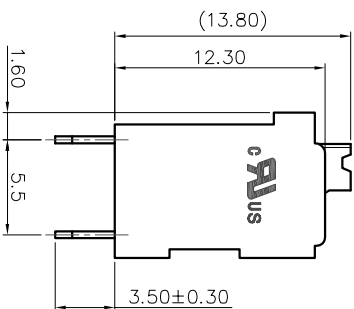

2. Wire range : 0.2~1.5mm<sup>2</sup>

NOTES2:

1. Dimension shall be interpreted per ASME Y14.5-2009
2. Pitch : 3.50mm, Poles : N=02~24P
3. Stripping length : 8~9mm
4. Operating temperature: -40°C~+130°C
5. Undimensioned tolerances:

Pitch range in mm	Nominal dimension range			mm
	Over	Over	Over	
6 TO 10	10	30	60	0.1/10
10 TO 24	24	60	100	∠
24 TO 30	30	60	150	∠
30 TO 60	60	100	150	∠
60 TO 100	100	150	150	∠
100 TO 150	150	150	150	∠

REVISION RECORD				
REV	ECN	DESCRIPTION	DRFT	DATE
A0		NEW		21.10.14

DRAW	SHUANGPING ZHENG		SCALE	FIT	PART NO.	JL212V-350XXB01
	CHECK	LICHAD LIU	UNIT	mm		
APPROVE	YONGLIANG GAO	SIZE	A4	SHEET	TITLE:	JL212V-THR-3.5-XXP 弹簧式/直脚/双排/黑色
		PRD J	1/1			