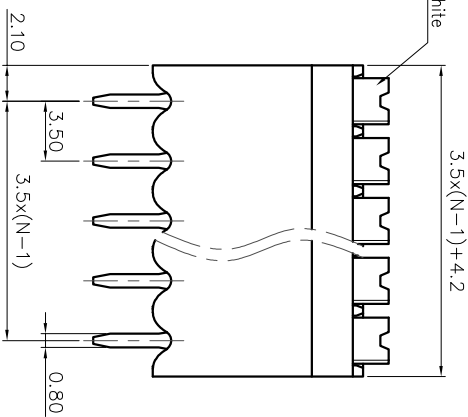

2. Wire range : 0.2~1.5mm<sup>2</sup>

NOTES2:

1. Dimension shall be interpreted per ASME Y14.5-2009
2. Pitch : 3.50mm, Poles : N=02~24P
3. Stripping length : 8~9mm
4. Operating temperature: -40°C~+130°C
5. Undimensioned tolerances:

Pitch range in mm	Nominal dimension range			mm
	Over	Over	Over	
6 TO 10	10	30	60	0.1/10
10 TO 24	24	60	100	∠
24 TO 30	30	60	150	∠
30 TO 60	60	100	150	∠
60 TO 100	100	150	150	∠
100 TO 150	150	150	150	∠

REVISION RECORD				
REV	ECN	DESCRIPTION	DRFT	DATE
A0		NEW		21.10.14

DRAW	SHUANGPING ZHENG		SCALE	FIT	PART NO.	JL212V-350XXB01
	CHECK	LICHAD LIU	UNIT	mm		
APPROVE	YONGLIANG GAO	SIZE	A4	SHEET	TITLE:	JL212V-THR-3.5-XXP 弹簧式/直脚/双排/黑色
		PRD J	1/1			