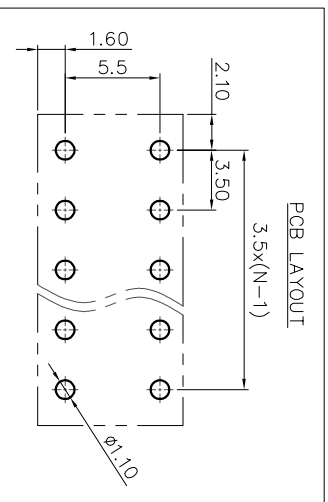

2. Wire range : 0.2~1.5mm<sup>2</sup>

NOTES2:

1. Dimension shall be interpreted per ASME Y14.5-2009
2. Pitch : 3.50mm, Poles : N=02~24P
3. Stripping length : 8~9mm
4. Operating temperature: -40°C~+130°C
5. Undimensioned tolerances:

Pitch range in mm	Nominal dimension range			mm
	Over	Over	Over	
6 TO 10	10	30	60	0.1/10
10 TO 24	24	60	100	∠
24 TO 30	30	60	150	∠
30 TO 60	60	100	150	∠
60 TO 100	100	150	150	∠
100 TO 150	150	150	150	∠

REVISION RECORD				
REV	ECN	DESCRIPTION	DRFT	DATE
A0		NEW		21.10.14

DRAW	SHUANGPING ZHENG		SCALE	FIT	PART NO.	JL212V-350XXB01
	CHECK	LICHAD LIU	UNIT	mm		
APPROVE	YONGLIANG GAO	SIZE	A4	SHEET	TITLE:	JL212V-THR-3.5-XXP 弹簧式/直脚/双排/黑色
		PRD J	1/1			