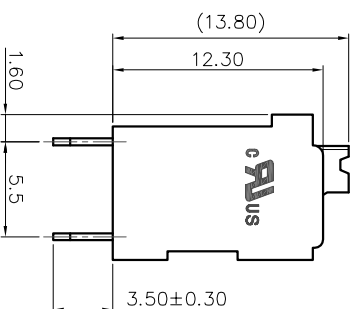

2. Wire range : 0.2~1.5mm<sup>2</sup>

NOTES2:

1. Dimension shall be interpreted per ASME Y14.5-2009
2. Pitch : 3.50mm, Poles : N=02~24P
3. Stripping length : 8~9mm
4. Operating temperature: -40°C~+130°C
5. Undimensioned tolerances:

Pitch range in mm	Nominal dimension range			mm
	Over	Over	Over	
6 TO 10	10	30	60	0.1/10
10 TO 24	24	60	100	∠
24 TO 30	30	60	150	
30 TO 60	60	100	150	
60 TO 100	100	150	150	
100 TO 150	150	150	150	

6. RoHS Compliance

## Ordering Information

JL212V- 350 XX B 0 1

REVISION RECORD				
REV	ECN	DESCRIPTION	DRFT	DATE
A0		NEW		21.10.14

DRAW	SHUANGPING ZHENG	SCALE	FIT
CHECK	LICHAD LIU	UNIT	mm
APPROVE	YONGLIANG GAO	SIZE	A4
		SHEET	1/1
		PRD J	