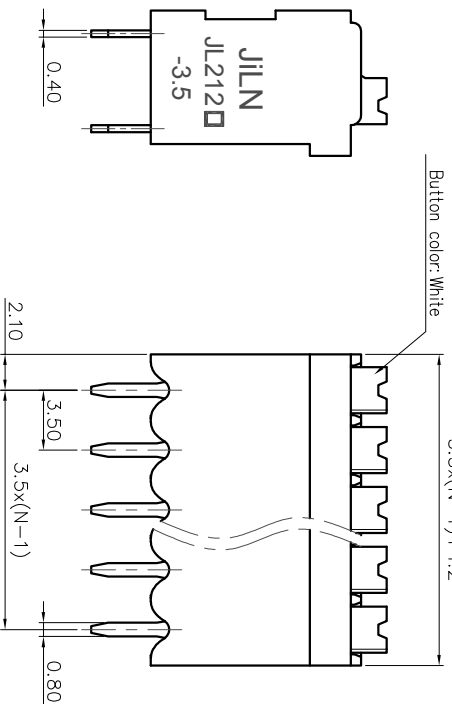

2. Wire range : 0.2~1.5mm<sup>2</sup>

NOTES2:

1. Dimension shall be interpreted per ASME Y14.5-2009
2. Pitch : 3.50mm, Poles : N=02~24P
3. Stripping length : 8~9mm
4. Operating temperature: -40°C~+130°C
5. Undimensioned tolerances:

Pitch range in mm	Nominal dimension range			mm
	Over	Over	Over	
6 TO 10	10	30	60	0.1/10
10 TO 24	24	60	100	∠
24 TO 30	30	60	150	
30 TO 60	60	100	150	
60 TO 100	100	150	150	
100 TO 150	150	150	150	

6. RoHS Compliance

## Ordering Information

JL212V- 350 XX B 0 1

REVISION RECORD				
REV	ECN	DESCRIPTION	DRFT	DATE
A0		NEW		21.10.14

DRAW	SHUANGPING ZHENG	SCALE	FIT
CHECK	LICHAD LIU	UNIT	mm
APPROVE	YONGLIANG GAO	SIZE	A4
		SHEET	1/1
		PRD J	