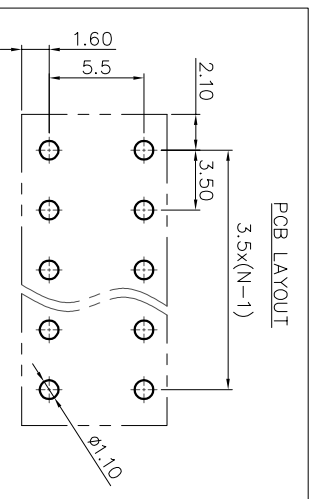

2. Wire range : 0.2~1.5mm<sup>2</sup>

NOTES2:

1. Dimension shall be interpreted per ASME Y14.5-2009
2. Pitch : 3.50mm, Poles : N=02~24P
3. Stripping length : 8~9mm
4. Operating temperature: -40°C~+130°C
5. Undimensioned tolerances:

Pitch range in mm	Nominal dimension range			mm
	Over	Over	Over	
6 TO 10	10	30	60	0.1/10
10 TO 24	24	60	100	∠
24 TO 30	30	60	150	
30 TO 60	60	100	150	
60 TO 100	100	150	150	
100 TO 150	150	150	150	

6. RoHS Compliance

## Ordering Information

JL212V- 350 XX B 0 1

REVISION RECORD				
REV	ECN	DESCRIPTION	DRFT	DATE
A0		NEW		21.10.14

DRAW	SHUANGPING ZHENG	SCALE	FIT
CHECK	LICHAD LIU	UNIT	mm
APPROVE	YONGLIANG GAO	SIZE	A4
		SHEET	1/1
		PRD J	