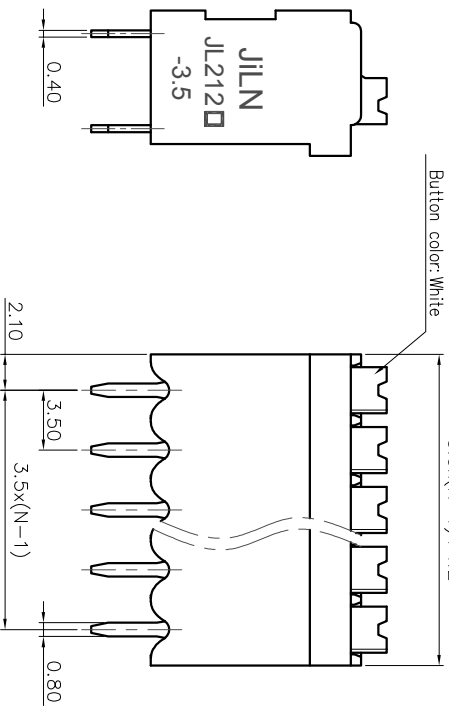

2. Wire range : 0.2~1.5mm²

NOTES2:

1. Dimension shall be interpreted per ASME Y14.5-2009
2. Pitch : 3.50mm, Poles : N=02~24P
3. Stripping length : 8~9mm
4. Operating temperature: -40°C~+130°C
5. Undimensioned tolerances:

Pitch range in mm	Nominal dimension range			In mm
	Over	Over	Over	
6 TO 10	10	30	60	0.1/10
10 TO 24	24	60	100	∠
24 TO 30	30	60	150	∠
30 TO 60	60	100	150	∠
60 TO 100	100	150	150	∠
100 TO 150	150	150	150	∠

6. RoHS Compliance

Ordering Information

JL212V-350 XX B 0 1

REVISION RECORD				
REV	ECN	DESCRIPTION	DRFT	DATE
A0		NEW		21.10.14

DRAW	SHUANGPING ZHENG		SCALE	FIT	PART NO.	JILIN® 东莞市锦凌电子有限公司 DONGGUAN JINLING ELECTRONIC CO., LTD
	CHECK	LICHAD LIU	UNIT	mm		
APPROVE	YONGLIANG GAO	SIZE	A4	SHEET	JL212V-350XXB01	
		PRDJ	1/1		TITLE:	JL212V-THR-3.5-XXP 弹簧式/直脚/双排/黑色