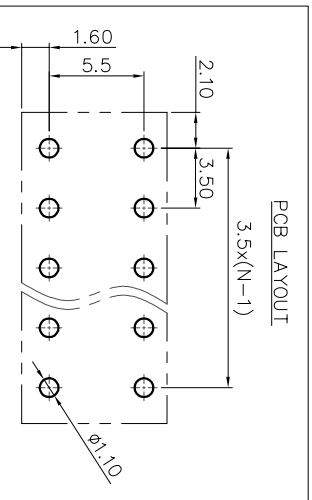

2. Wire range : 0.2~1.5mm²

NOTES2:

1. Dimension shall be interpreted per ASME Y14.5-2009
2. Pitch : 3.50mm, Poles : N=02~24P
3. Stripping length : 8~9mm
4. Operating temperature: -40°C~+130°C
5. Undimensioned tolerances:

Pitch range in mm	Nominal dimension range			In mm
	Over	Over	Over	
6 TO 10	10	30	60	0.1/10
10 TO 24	24	60	100	∠
24 TO 30	30	60	150	∠
30 TO 60	60	100	150	∠
60 TO 100	100	150	150	∠
100 TO 150	150	150	150	∠

6. RoHS Compliance

Ordering Information

JL212V-350 XX B 0 1

REVISION RECORD				
REV	ECN	DESCRIPTION	DRFT	DATE
A0		NEW		21.10.14

DRAW	SHUANGPING ZHENG		SCALE	FIT	PART NO.	JILIN® 东莞市锦凌电子有限公司 DONGGUAN JINLING ELECTRONIC CO., LTD
	CHECK	LICHAD LIU	UNIT	mm		
APPROVE	YONGLIANG GAO	SIZE	A4	SHEET	JL212V-350XXB01	
		PRDJ	1/1		TITLE:	JL212V-THR-3.5-XXP 弹簧式/直脚/双排/黑色