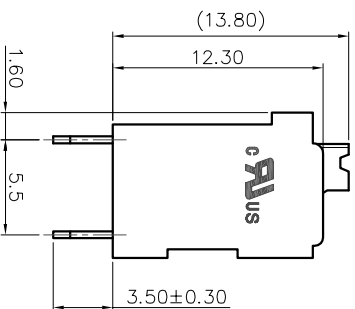

2. Wire range : 0.2~1.5mm²

NOTES2:

1. Dimension shall be interpreted per ASME Y14.5-2009
2. Pitch : 3.50mm, Poles : N=02~24P
3. Stripping length : 8~9mm
4. Operating temperature: -40°C~+130°C
5. Undimensioned tolerances:

Pitch range in mm	Nominal dimension range			In mm
	Over	Over	Over	
6 TO 10	10	30	60	0.1/10
10 TO 24	24	60	100	∠
24 TO 30	30	60	150	∠
30 TO 60	60	100	150	∠
60 TO 100	100	150	150	∠
100 TO 150	150	150	150	∠

6. RoHS Compliance

Ordering Information

JL212V-350 XX B 0 1

REVISION RECORD				
REV	ECN	DESCRIPTION	DRFT	DATE
A0		NEW		21.10.14

DRAW	SHUANGPING ZHENG		SCALE	FIT	PART NO.	JILIN® 东莞市锦凌电子有限公司 DONGGUAN JINLING ELECTRONIC CO., LTD
	CHECK	LICHAD LIU	UNIT	mm		
APPROVE	YONGLIANG GAO	SIZE	A4	SHEET	JL212V-350XXB01	
		PRDJ	1/1		TITLE:	JL212V-THR-3.5-XXP 弹簧式/直脚/双排/黑色