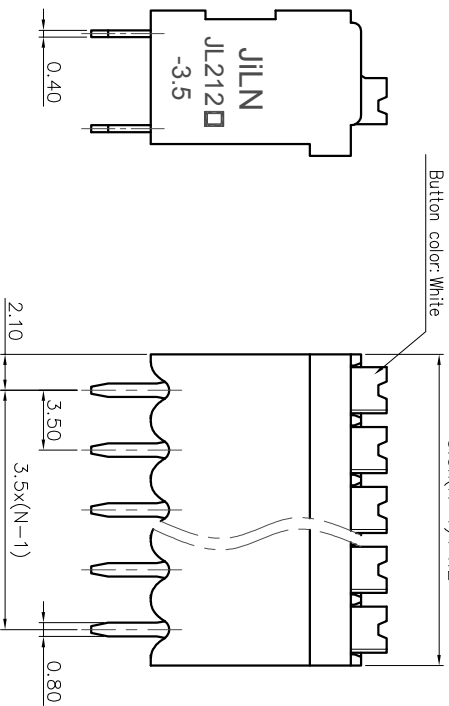

2. Wire range : 0.2~1.5mm²

NOTES2:

1. Dimension shall be interpreted per ASME Y14.5-2009
2. Pitch : 3.50mm, Poles : N=02~24P
3. Stripping length : 8~9mm
4. Operating temperature: -40°C~+130°C
5. Undimensioned tolerances:

Pitch range in mm	Nominal dimension range			mm
	Over	Over	Over	
6 TO 10	10	30	60	0.1/10
10 TO 24	24	60	100	∠
24 TO 30	30	60	150	∠
30 TO 60	60	100	150	∠
60 TO 100	100	150	150	∠
100 TO 150	150	150	150	∠
150 TO 300	300	±1.00	±1.30	±2'

6. RoHS Compliance

Ordering Information

JL212V- 350 XX B 0 1

Pitch 350=3.50PH
No. of pins 2P~24P
Housing Color
B=Black
G=Green
U=Blue
R=Red
W=White
Y=Yellow
O=Orange
E=Grey

Packing
0=Pe bag
T=Tube
A=Tray

Button color: White

PCB LAYOUT

REVISION RECORD				
REV	ECN	DESCRIPTION	DRFT	DATE
A0		NEW		21.10.14

DRAW	SHUANGPING ZHENG
CHECK	LICHAD LIU
APPROVE	YONGLIANG GAO

JILIN 东莞市锦凌电子有限公司
DONGGUAN JINLING ELECTRONIC CO., LTD

SCALE	FIT	PART NO.	JL212V-350XXB01
UNIT	mm	TITLE:	JL212V-THR-3.5-XXP 弹簧式/直脚/双排/黑色
SIZE	A4		
SHEET	1/1		
PRD			