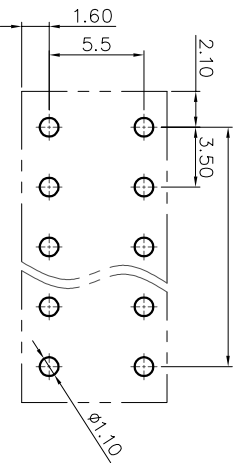

2. Wire range : 0.2~1.5mm²

NOTES2:

1. Dimension shall be interpreted per ASME Y14.5-2009
2. Pitch : 3.50mm, Poles : N=02~24P
3. Stripping length : 8~9mm
4. Operating temperature: -40°C~+130°C
5. Undimensioned tolerances:

Pitch range in mm	Nominal dimension range			mm
	Over	Over	Over	
6 TO 10	10	30	60	0.1/10
10 TO 24	24	60	100	∠
24 TO 30	30	60	150	∠
30 TO 60	60	100	150	∠
60 TO 100	100	150	150	∠
100 TO 150	150	150	150	∠
150 TO 300	300	±1.00	±1.30	±2'

6. RoHS Compliance

Ordering Information

JL212V- 350 XX B 0 1

Pitch 350=3.50PH
No. of pins 2P~24P
Housing Color
B=Black
G=Green
U=Blue
R=Red
W=White
Y=Yellow
O=Orange
E=Grey

Packing
0=Pe bag
T=Tube
A=Tray

Button color: White

PCB LAYOUT

REVISION RECORD				
REV	ECN	DESCRIPTION	DRFT	DATE
A0		NEW		21.10.14

DRAW	SHUANGPING ZHENG
CHECK	LICHAD LIU
APPROVE	YONGLIANG GAO

JILIN 东莞市锦凌电子有限公司
DONGGUAN JINLING ELECTRONIC CO., LTD

SCALE	FIT	PART NO.	JL212V-350XXB01
UNIT	mm	TITLE:	JL212V-THR-3.5-XXP 弹簧式/直脚/双排/黑色
SIZE	A4		
SHEET	1/1		
PRD			