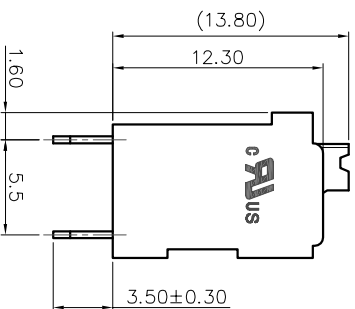

6. RoHS Compliance

Ordering Information

JL212V- 350 XX B 0 1

Pitch 350=3.50PH
No. of pins 2P~24P
Housing Color
B=Black
G=Green
U=Blue
R=Red
W=White
Y=Yellow
O=Orange
E=Grey

Packing
0=Pe bag
T=Tube
A=Tray

Button color: White

PCB LAYOUT

REVISION RECORD				
REV	ECN	DESCRIPTION	DRFT	DATE
A0		NEW		21.10.14

DRAW	SHUANGPING ZHENG
CHECK	LICHAD LIU
APPROVE	YONGLIANG GAO

JILIN 东莞市锦凌电子有限公司
DONGGUAN JINLING ELECTRONIC CO., LTD

SCALE	FIT	PART NO.	JL212V-350XXB01
UNIT	mm	TITLE:	JL212V-THR-3.5-XXP 弹簧式/直脚/双排/黑色
SIZE	A4		
SHEET	1/1		
PRD			