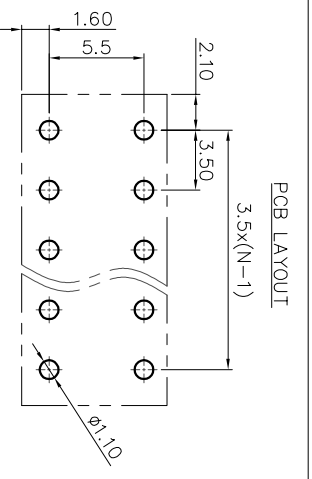

2. Wire range : 0.2~1.5mm²

NOTES2:

1. Dimension shall be interpreted per ASME Y14.5-2009
2. Pitch : 3.50mm, Poles : N=02~24P
3. Stripping length : 8~9mm
4. Operating temperature: -40°C~+130°C
5. Undimensioned tolerances:

Pitch range in mm	Nominal dimension range			mm
	Over	Over	Over	
6 TO 10	10 TO 24	30 TO 60	60 TO 100	0.1/10
10 TO 15	15 TO 24	60 TO 100	100 TO 150	±2°

6. RoHS Compliance

Ordering Information

JL212V- 350 XX B 0 1

Pitch 350=3.50PH
No. of pins 2P~24P
Housing Color
B=Black
G=Green
U=Blue
R=Red
W=White
Y=Yellow
O=Orange
E=Grey

Packing
0=Pe bag
T=Tube
A=Tray

Button color: White

PCB LAYOUT
3.5x(N-1)

REVISION RECORD				
REV	ECN	DESCRIPTION	DRFT	DATE
A0		NEW		21.10.14

DRAW	SHUANGPING ZHENG	SCALE	FIT
CHECK	LICHAD LIU	UNIT	mm
APPROVE	YONGLIANG GAO	SIZE	A4
		SHEET	1/1
		PRD J	

JILIN 东莞市锦凌电子有限公司
DONGGUAN JINLING ELECTRONIC CO., LTD

PART NO. JL212V-350XXB01

TITLE: JL212V-THR-3.5-XXP 弹簧式/直脚/双排/黑色