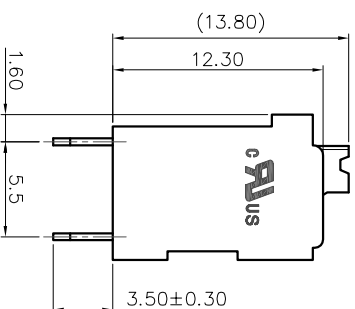

2. Wire range : 0.2~1.5mm²

NOTES2:

1. Dimension shall be interpreted per ASME Y14.5-2009
2. Pitch : 3.50mm, Poles : N=02~24P
3. Stripping length : 8~9mm
4. Operating temperature: -40°C~+130°C
5. Undimensioned tolerances:

Pitch range in mm	Nominal dimension range			mm
	Over	Over	Over	
6 TO 10	10 TO 24	30 TO 60	60 TO 100	0.1/10
10 TO 15	15 TO 24	60 TO 100	100 TO 150	±2°

6. RoHS Compliance

Ordering Information

JL212V- 350 XX B 0 1

Pitch 350=3.50PH
No. of pins 2P~24P
Housing Color
B=Black
G=Green
U=Blue
R=Red
W=White
Y=Yellow
O=Orange
E=Grey

Packing
0=Pe bag
T=Tube
A=Tray

Button color: White

PCB LAYOUT
3.5x(N-1)

REVISION RECORD				
REV	ECN	DESCRIPTION	DRFT	DATE
A0		NEW		21.10.14

DRAW	SHUANGPING ZHENG	SCALE	FIT
CHECK	LICHAD LIU	UNIT	mm
APPROVE	YONGLIANG GAO	SIZE	A4
		SHEET	1/1
		PRD J	

JILIN 东莞市锦凌电子有限公司
DONGGUAN JINLING ELECTRONIC CO., LTD

PART NO. JL212V-350XXB01

TITLE: JL212V-THR-3.5-XXP 弹簧式/直脚/双排/黑色