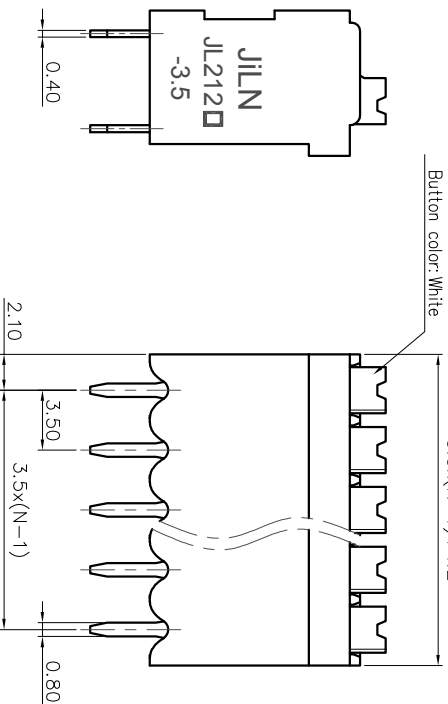

2. Wire range : 0.2~1.5mm²

NOTES2:

1. Dimension shall be interpreted per ASME Y14.5-2009
2. Pitch : 3.50mm, Poles : N=02~24P
3. Stripping length : 8~9mm
4. Operating temperature: -40°C~+130°C
5. Undimensioned tolerances:

Pitch range in mm	Nominal dimension range			mm
	Over	Over	Over	
6 TO 10	10 TO 24	30 TO 60	60 TO 100	0.1/10
10 TO 15	15 TO 24	60 TO 100	100 TO 150	±2°

6. RoHS Compliance

Ordering Information

JL212V- 350 XX B 0 1

Pitch 350=3.50PH
No. of pins 2P~24P
Housing Color
B=Black
G=Green
U=Blue
R=Red
W=White
Y=Yellow
O=Orange
E=Grey

Packing
0=Pe bag
T=Tube
A=Tray

Button color: White

PCB LAYOUT
3.5x(N-1)

REVISION RECORD				
REV	ECN	DESCRIPTION	DRFT	DATE
A0		NEW		21.10.14

DRAW	SHUANGPING ZHENG	SCALE	FIT
CHECK	LICHAD LIU	UNIT	mm
APPROVE	YONGLIANG GAO	SIZE	A4
		SHEET	1/1
		PRD J	

JILIN 东莞市锦凌电子有限公司
DONGGUAN JINLING ELECTRONIC CO., LTD

PART NO. JL212V-350XXB01

TITLE: JL212V-THR-3.5-XXP 弹簧式/直脚/双排/黑色