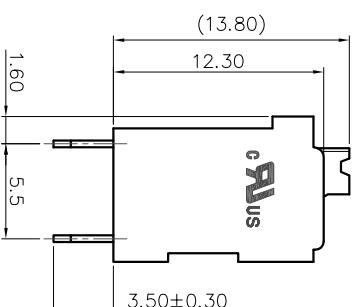

- 2. Wire range : 0.2~1.5mm²

NOTES2:

- 1. Dimension shall be interpreted per ASME Y14.5-2009
- 2. Pitch : 5.00mm, Poles : N=02~24P
- 3. Stripping length : 8~9mm
- 4. Operating temperature: -40°C~+130°C
- 5. Undimensioned tolerances:

Pitch range in mm	Nominal dimension		range		mm
	Over	In	Over	Over	
TO 6	10	TO	30	TO	0.1/10
TO 10	24	TO	60	TO	<
TO 24	30	TO	100	TO	
TO 30	60	TO	150	TO	
±0.15	±0.20	±0.30	±0.50	±0.70	±1.00
					±1.30
					±2

- 6. RoHS Compliance

Ordering Information

JL212V-500 XX B 0 1

REVISION RECORD				
REV	ECN	DESCRIPTION	DRFT	DATE
A0		NEW		21.10.14

DRAW	SHUANGPING ZHENG		SCALE	FIT	PART NO.	JL212V-500XXB01
	UNIT	mm	UNIT	A4		
CHECK	LICHAD LIU		SIZE	1/1	TITLE:	JL212V-THR-5.0-XXP 弹簧式/直脚/双排/黑色
APPROVE	YONGLIANG GAO		SHEET	1/1		
			PROJ			