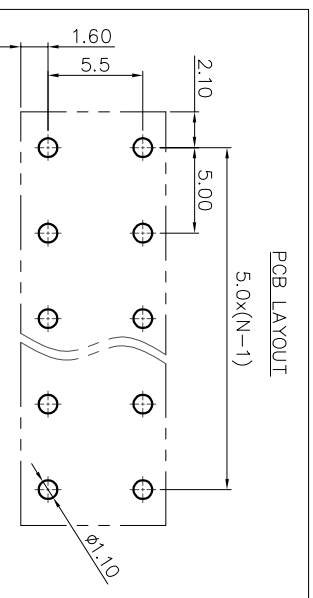

- 2. Wire range : 0.2~1.5mm²

NOTES2:

- 1. Dimension shall be interpreted per ASME Y14.5-2009
- 2. Pitch : 5.00mm, Poles : N=02~24P
- 3. Stripping length : 8~9mm
- 4. Operating temperature: -40°C~+130°C
- 5. Undimensioned tolerances:

Pitch range in mm	Nominal dimension		range		mm
	Over	In	Over	Over	
TO 6	10	TO	30	TO	0.1/10
TO 10	24	TO	60	TO	<
TO 24	30	TO	100	TO	
TO 30	60	TO	150	TO	
±0.15	±0.20	±0.30	±0.50	±0.70	±1.00
					±1.30
					±2

- 6. RoHS Compliance

Ordering Information

JL212V-500 XX B 0 1

REVISION RECORD				
REV	ECN	DESCRIPTION	DRFT	DATE
A0		NEW		21.10.14

DRAW	SHUANGPING ZHENG		SCALE	FIT	PART NO.	JL212V-500XXB01
	UNIT	mm	UNIT	A4		
CHECK	LICHAD LIU		SIZE	1/1	TITLE:	JL212V-THR-5.0-XXP 弹簧式/直脚/双排/黑色
APPROVE	YONGLIANG GAO		SHEET	1/1		
			PROJ			