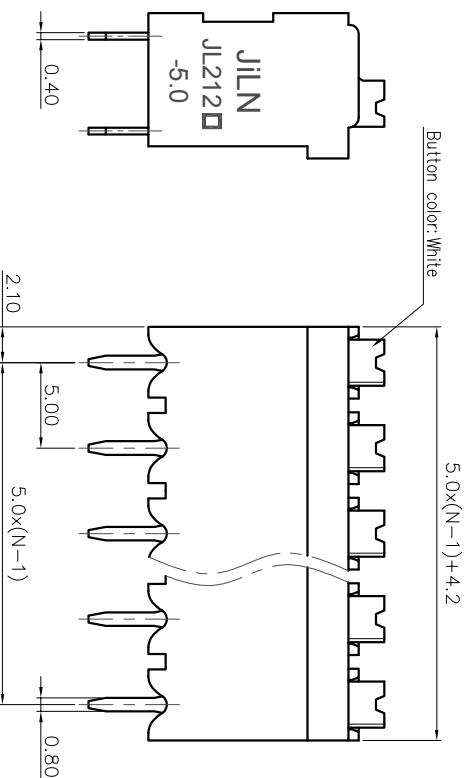

- 2. Wire range : 0.2~1.5mm²

NOTES2:

- 1. Dimension shall be interpreted per ASME Y14.5-2009
- 2. Pitch : 5.00mm, Poles : N=02~24P
- 3. Stripping length : 8~9mm
- 4. Operating temperature: -40°C~+130°C
- 5. Undimensioned tolerances:

Pitch range in mm	Nominal dimension		range		mm
	Over	In	Over	Over	
TO 6	10	TO	30	TO	0.1/10
TO 10	24	TO	60	TO	<
TO 24	30	TO	100	TO	
TO 30	60	TO	150	TO	
±0.15	±0.20	±0.30	±0.50	±0.70	±1.00
					±1.30
					±2

- 6. RoHS Compliance

Ordering Information

JL212V-500 XX B 0 1

REVISION RECORD				
REV	ECN	DESCRIPTION	DRFT	DATE
A0		NEW		21.10.14

DRAW	SHUANGPING ZHENG		SCALE	FIT	PART NO.	JL212V-500XXB01
	UNIT	mm	UNIT	A4		
CHECK	LICHAD LIU		SIZE	1/1	TITLE:	JL212V-THR-5.0-XXP 弹簧式/直脚/双排/黑色
APPROVE	YONGLIANG GAO		SHEET	1/1		
			PROJ			