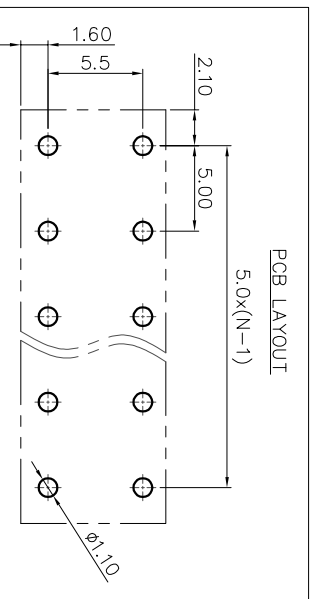

- 2. Wire range : 0.2~1.5mm²

NOTES2:

- 1. Dimension shall be interpreted per ASME Y14.5-2009
- 2. Pitch : 5.00mm, Poles : N=02~24P
- 3. Stripping length : 8~9mm
- 4. Operating temperature: -40°C~+130°C
- 5. Undimensioned tolerances:

Pitch range in mm	Nominal dimension range in mm			-	D
	Over	TO	Over		
6	10	TO	30	TO	150
TO	10	TO	30	TO	150
6	10	TO	24	TO	30
±0.15	±0.20	±0.30	±0.50	±0.70	±1.00
					±1.30
					±2°

- 6. RoHS Compliance

Ordering Information

JL212V-500 XX B 0 1

REVISION RECORD			
REV	ECN	DESCRIPTION	DRFT DATE
A0		NEW	21.10.14

DRAW	SHUANGPING ZHENG		SCALE	FIT	PART NO.	JLN® 东莞市锦凌电子有限公司 DONGGUAN JINLING ELECTRONIC CO., LTD
	UNIT	mm	A4			
CHECK	LICHAD LIU		SIZE	A4	TITLE:	JL212V-THR-5.0-XXP 弹簧式/直脚/双排/黑色
APPROVE	YONGLIANG GAO		SHEET	1/1		
	PRD					