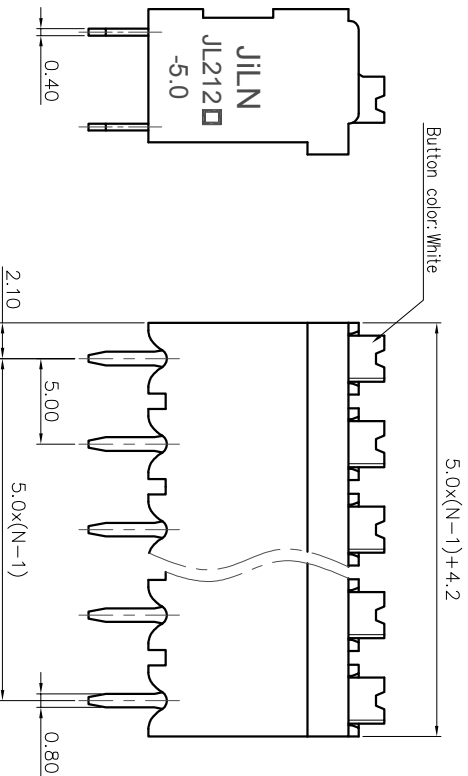

- 2. Wire range : 0.2~1.5mm²

NOTES2:

- 1. Dimension shall be interpreted per ASME Y14.5-2009
- 2. Pitch : 5.00mm, Poles : N=02~24P
- 3. Stripping length : 8~9mm
- 4. Operating temperature: -40°C~+130°C
- 5. Undimensioned tolerances:

Pitch range in mm	Nominal dimension range in mm			-	D
	Over	TO	Over		
6	10	TO	30	TO	150
TO	10	TO	30	TO	150
6	10	TO	24	TO	30
±0.15	±0.20	±0.30	±0.50	±0.70	±1.00
					±1.30
					±2°

- 6. RoHS Compliance

Ordering Information

JL212V-500 XX B 0 1

REVISION RECORD			
REV	ECN	DESCRIPTION	DRFT DATE
A0		NEW	21.10.14

DRAW	SHUANGPING ZHENG		SCALE	FIT	PART NO.	JLN® 东莞市锦凌电子有限公司 DONGGUAN JINLING ELECTRONIC CO., LTD
	UNIT	mm	A4			
CHECK	LICHAD LIU		SIZE	A4	TITLE:	JL212V-THR-5.0-XXP 弹簧式/直脚/双排/黑色
APPROVE	YONGLIANG GAO		SHEET	1/1		
	PRD					