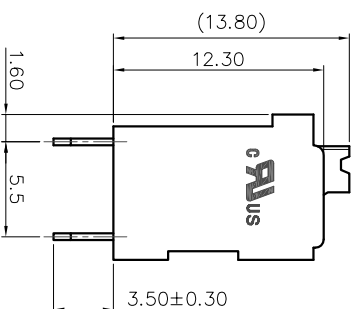

- 2. Wire range : 0.2~1.5mm²

NOTES2:

- 1. Dimension shall be interpreted per ASME Y14.5-2009
- 2. Pitch : 5.00mm, Poles : N=02~24P
- 3. Stripping length : 8~9mm
- 4. Operating temperature: -40°C~+130°C
- 5. Undimensioned tolerances:

Pitch range in mm	Nominal dimension range in mm			-	D
	Over	TO	Over		
6	10	TO	30	TO	150
TO	10	TO	30	TO	150
6	10	TO	24	TO	30
±0.15	±0.20	±0.30	±0.50	±0.70	±1.00
					±1.30
					±2°

- 6. RoHS Compliance

Ordering Information

JL212V-500 XX B 0 1

REVISION RECORD			
REV	ECN	DESCRIPTION	DRFT DATE
A0		NEW	21.10.14

DRAW	SHUANGPING ZHENG		SCALE	FIT	PART NO.	JLN® 东莞市锦凌电子有限公司 DONGGUAN JINLING ELECTRONIC CO., LTD
	UNIT	mm	A4			
CHECK	LICHAD LIU		SIZE	A4	TITLE:	JL212V-THR-5.0-XXP 弹簧式/直脚/双排/黑色
APPROVE	YONGLIANG GAO		SHEET	1/1		
	PRD					