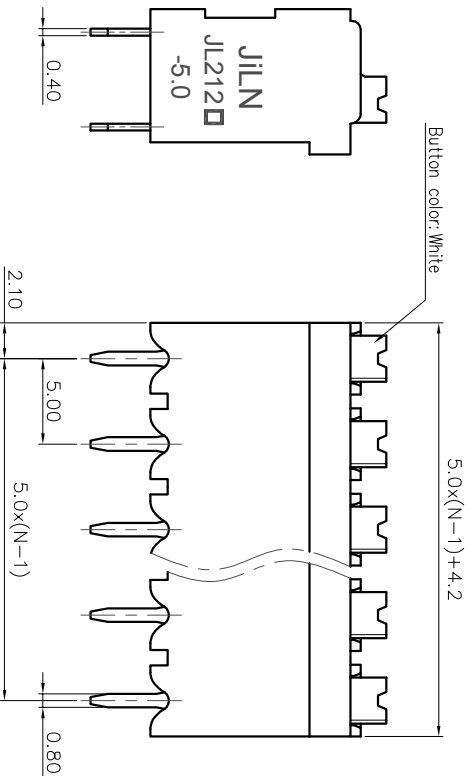

2. Wire range : 0.2~1.5mm²

NOTES2:

- 1. Dimension shall be interpreted per ASME Y14.5-2009
- 2. Pitch : 5.00mm, Poles : N=02~24P
- 3. Stripping length : 8~9mm
- 4. Operating temperature: -40°C~+130°C
- 5. Undimensioned tolerances:

Pitch range in mm	Nominal dimension range in mm			-	D
	Over	TO	Over		
6	10	TO	30	TO	150
TO	10	TO	30	TO	150
6	10	TO	24	TO	30
±0.15	±0.20	±0.30	±0.50	±0.70	±1.00
					±1.30
					±2°

6. RoHS Compliance

Ordering Information

JL212V-500 XX B 0 1

- Pitch 500=5.0PH
- No. of pins 2P~24P
- Housing Color B=Black G=Green U=Blue R=Red W=White Y=Yellow D=Orange E=Grey
- Packing 0=Pe bag T=Tube A=Tray

DRAW	SHUANGPING ZHENG		SCALE	FIT	PART NO.	JILIN [®] 东莞市锦凌电子有限公司 DONGGUAN JINLING ELECTRONIC CO., LTD
	UNIT	mm	UNIT	A4		
CHECK	LICHAD LIU		SIZE	1/1	TITLE:	JL212V-THR-5.0-XXP 弹簧式/直脚/双排/黑色
APPROVE	YONGLIANG GAO		SHEET	1/1	PRD	