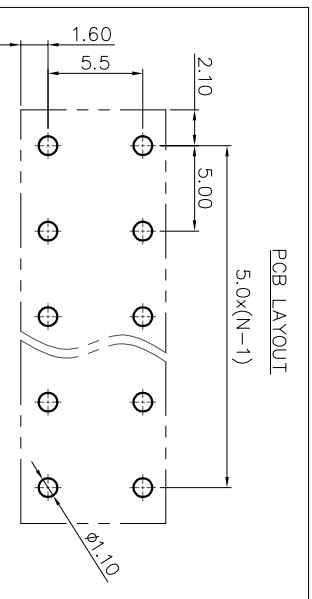

2. Wire range : 0.2~1.5mm²

NOTES2:

- 1. Dimension shall be interpreted per ASME Y14.5-2009
- 2. Pitch : 5.00mm, Poles : N=02~24P
- 3. Stripping length : 8~9mm
- 4. Operating temperature: -40°C~+130°C
- 5. Undimensioned tolerances:

Pitch range in mm	Nominal dimension range in mm			-	D
	Over	TO	Over		
6	10	TO	30	TO	150
TO	10	TO	30	TO	150
6	10	TO	24	TO	30
±0.15	±0.20	±0.30	±0.50	±0.70	±1.00
					±1.30
					±2°

6. RoHS Compliance

Ordering Information

JL212V-500 XX B 0 1

- Pitch 500=5.0PH
- No. of pins 2P~24P
- Housing Color B=Black G=Green U=Blue R=Red W=White Y=Yellow D=Orange E=Grey
- Packing 0=Pe bag T=Tube A=Tray

DRAW	SHUANGPING ZHENG		SCALE	FIT	PART NO.	JILIN [®] 东莞市锦凌电子有限公司 DONGGUAN JINLING ELECTRONIC CO., LTD
	UNIT	mm	UNIT	A4		
CHECK	LICHAD LIU		SIZE	1/1	TITLE:	JL212V-THR-5.0-XXP 弹簧式/直脚/双排/黑色
APPROVE	YONGLIANG GAO		SHEET	1/1	PRD	