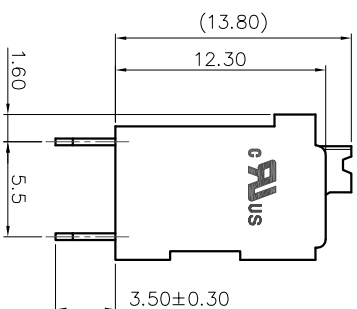

2. Wire range : 0.2~1.5mm²

NOTES2:

- 1. Dimension shall be interpreted per ASME Y14.5-2009
- 2. Pitch : 5.00mm, Poles : N=02~24P
- 3. Stripping length : 8~9mm
- 4. Operating temperature: -40°C~+130°C
- 5. Undimensioned tolerances:

Pitch range in mm	Nominal dimension range in mm			-	D
	Over	TO	Over		
6	10	TO	30	TO	150
TO	10	TO	30	TO	150
6	10	TO	24	TO	30
±0.15	±0.20	±0.30	±0.50	±0.70	±1.00
					±1.30
					±2°

6. RoHS Compliance

Ordering Information

JL212V-500 XX B 0 1

- Pitch 500=5.0PH
- No. of pins 2P~24P
- Housing Color B=Black G=Green U=Blue R=Red W=White Y=Yellow D=Orange E=Grey
- Packing 0=Pe bag T=Tube A=Tray

DRAW	SHUANGPING ZHENG		SCALE	FIT	PART NO.	JILIN [®] 东莞市锦凌电子有限公司 DONGGUAN JINLING ELECTRONIC CO., LTD
	UNIT	mm	UNIT	A4		
CHECK	LICHAD LIU		SIZE	1/1	TITLE:	JL212V-THR-5.0-XXP 弹簧式/直脚/双排/黑色
APPROVE	YONGLIANG GAO		SHEET	1/1	PRD	