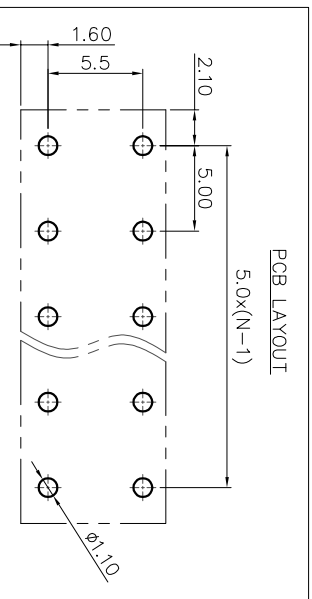

2. Wire range : 0.2~1.5mm²

NOTES2:

- 1.Dimension shall be interpreted per ASME Y14.5-2009
- 2.Pitch : 5.00mm, Poles : N=02~24P
- 3.Stripping length : 8~9mm
- 4.Operating temperature: -40°C~+130°C
- 5.Undimensioned tolerances:

Pitch range in mm	Nominal dimension range in mm			-	D
	Over	TO	Over		
6 TO 10	6	10	30	0.1/10	≤
10 TO 24	24	30	60		
±0.15/±0.20/±0.30/±0.50/±0.70/±1.00/±1.30	60	100	150		
	100	150			

6. RoHS Compliance

Ordering Information

JL212V-500 XX B 0 1

- Pitch 500=5.0PH
- No. of pins 2P~24P
- Housing Color B=Black G=Green U=Blue R=Red W=White Y=Yellow D=Orange E=Grey
- Packing 0=Pe bag T=Tube A=Tray

DRAW	SHUANGPING ZHENG		SCALE	FIT	PART NO.	JILIN® 东莞市锦凌电子有限公司 DONGGUAN JINLING ELECTRONIC CO., LTD
	CHECK	LICHAD LIU	UNIT	mm		
APPROVE	YONGLIANG GAO	SIZE	A4	SHEET	1/1	TITLE:
		PROJ				JL212V-THR-5.0-XXP 弹簧式/直脚/双排/黑色