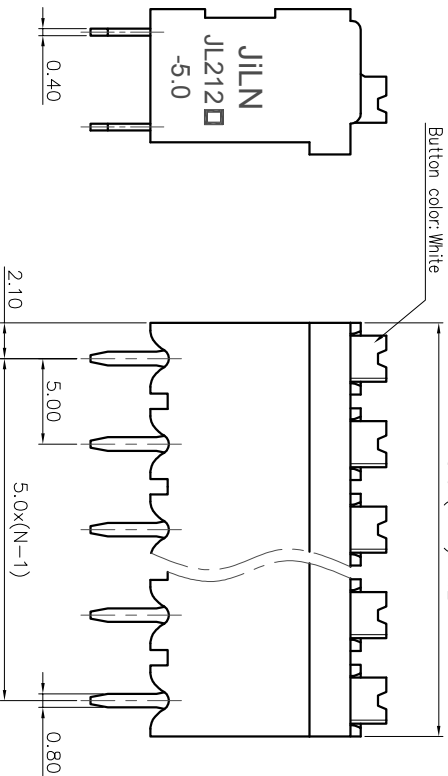

2. Wire range : 0.2~1.5mm²

NOTES2:

- 1.Dimension shall be interpreted per ASME Y14.5-2009
- 2.Pitch : 5.00mm, Poles : N=02~24P
- 3.Stripping length : 8~9mm
- 4.Operating temperature: -40°C~+130°C
- 5.Undimensioned tolerances:

Pitch range in mm	Nominal dimension range in mm			-	D
	Over	TO	Over		
6 TO 10	6	10	30	0.1/10	≤
10 TO 24	24	30	60		
±0.15/±0.20/±0.30/±0.50/±0.70/±1.00/±1.30	60	100	150		
	100	150			

6. RoHS Compliance

Ordering Information

JL212V-500 XX B 0 1

- Pitch 500=5.0PH
- No. of pins 2P~24P
- Housing Color B=Black G=Green U=Blue R=Red W=White Y=Yellow D=Orange E=Grey
- Packing 0=Pe bag T=Tube A=Tray

DRAW	SHUANGPING ZHENG		SCALE	FIT	PART NO.	JILIN® 东莞市锦凌电子有限公司 DONGGUAN JINLING ELECTRONIC CO., LTD
	CHECK	LICHAD LIU	UNIT	mm		
APPROVE	YONGLIANG GAO	SIZE	A4	SHEET	1/1	TITLE:
		PROJ				JL212V-THR-5.0-XXP 弹簧式/直脚/双排/黑色

REVISION RECORD			
REV	ECN	DESCRIPTION	DRFT DATE
A0		NEW	21.10.14

X-ON Electronics

Largest Supplier of Electrical and Electronic Components

Click to view similar products for [Fixed Terminal Blocks](#) category: