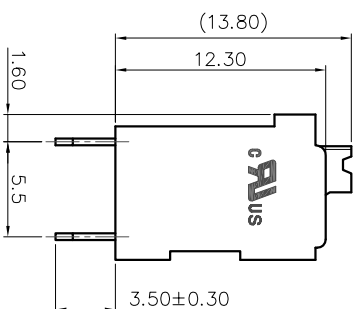

2. Wire range : 0.2~1.5mm²

NOTES2:

- 1.Dimension shall be interpreted per ASME Y14.5-2009
- 2.Pitch : 5.00mm, Poles : N=02~24P
- 3.Stripping length : 8~9mm
- 4.Operating temperature: -40°C~+130°C
- 5.Undimensioned tolerances:

Pitch range in mm	Nominal dimension range in mm			-	D
	Over	TO	Over		
6 TO 10	6	10	30	0.1/10	≤
10 TO 24	24	30	60		
±0.15/±0.20/±0.30/±0.50/±0.70/±1.00/±1.30	60	100	150		
	100	150			

6. RoHS Compliance

Ordering Information

JL212V-500 XX B 0 1

- Pitch 500=5.0PH
- No. of pins 2P~24P
- Housing Color B=Black G=Green U=Blue R=Red W=White Y=Yellow D=Orange E=Grey
- Packing 0=Pe bag T=Tube A=Tray

DRAW	SHUANGPING ZHENG		SCALE	FIT	PART NO.	JILIN® 东莞市锦凌电子有限公司 DONGGUAN JINLING ELECTRONIC CO., LTD
	CHECK	LICHAD LIU	UNIT	mm		
APPROVE	YONGLIANG GAO	SIZE	A4	SHEET	1/1	TITLE:
		PROJ				JL212V-THR-5.0-XXP 弹簧式/直脚/双排/黑色