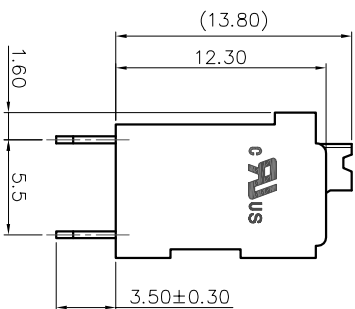

2. Wire range : 0.2~1.5mm²

NOTES2:

1. Dimension shall be interpreted per ASME Y14.5-2009
2. Pitch : 3.50mm, Poles : N=02~24P
3. Stripping length : 8~9mm
4. Operating temperature: -40°C~+130°C
5. Undimensioned tolerances:

Pitch range in mm	Nominal dimension range			mm
	Over	Over	Over	
6 TO 10	10 TO 24	30 TO 60	60 TO 100	0.1/10
10 TO 15	15 TO 24	60 TO 100	100 TO 150	±2°

6. RoHS Compliance

Ordering Information

JL212V- 350 XX B 0 1

Pitch 350=3.50PH
No. of pins 2P~24P
Housing Color
B=Black
G=Green
U=Blue
R=Red
W=White
Y=Yellow
O=Orange
E=Grey

Packing
0=Pe bag
T=Tube
A=Tray

REVISION RECORD				
REV	ECN	DESCRIPTION	DRFT	DATE
A0		NEW		21.10.14

DRAW	SHUANGPING ZHENG		SCALE	FIT	PART NO.	JL212V-350XXB01
	CHECK	LICHAD LIU	UNIT	mm		
APPROVE	YONGLIANG GAO	SIZE	A4	SHEET	TITLE:	JL212V-THR-3.5-XXP 弹簧式/直脚/双排/黑色
		PRDJ	1/1			

JILIN 东莞市锦凌电子有限公司
DONGGUAN JINLING ELECTRONIC CO., LTD