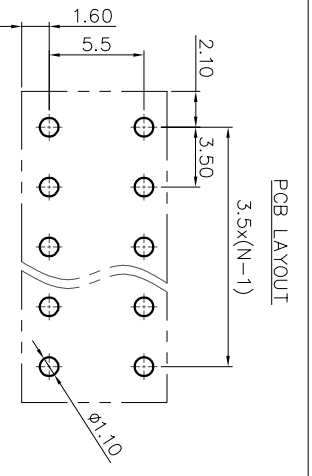

2. Wire range : 0.2~1.5mm²

NOTES2:

1. Dimension shall be interpreted per ASME Y14.5-2009
2. Pitch : 3.50mm, Poles : N=02~24P
3. Stripping length : 8~9mm
4. Operating temperature: -40°C~+130°C
5. Undimensioned tolerances:

Pitch range in mm	Nominal dimension range			mm
	Over	Over	Over	
6 TO 10	10 TO 24	30 TO 60	60 TO 100	0.1/10
10 TO 15	15 TO 24	60 TO 100	100 TO 150	±2°

6. RoHS Compliance

Ordering Information

JL212V- 350 XX B 0 1

Pitch 350=3.50PH
No. of pins 2P~24P
Housing Color
B=Black
G=Green
U=Blue
R=Red
W=White
Y=Yellow
O=Orange
E=Grey

Packing
0=Pe bag
T=Tube
A=Tray

REVISION RECORD				
REV	ECN	DESCRIPTION	DRFT	DATE
A0		NEW		21.10.14

DRAW	SHUANGPING ZHENG		SCALE	FIT	PART NO.	JL212V-350XXB01
	CHECK	LICHAD LIU	UNIT	mm		
APPROVE	YONGLIANG GAO	SIZE	A4	SHEET	TITLE:	JL212V-THR-3.5-XXP 弹簧式/直脚/双排/黑色
		PRDJ	1/1			

JILIN 东莞市锦凌电子有限公司
DONGGUAN JINLING ELECTRONIC CO., LTD