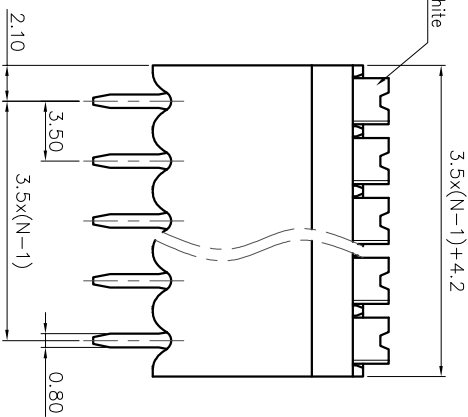

2. Wire range : 0.2~1.5mm²

NOTES2:

1. Dimension shall be interpreted per ASME Y14.5-2009
2. Pitch : 3.50mm, Poles : N=02~24P
3. Stripping length : 8~9mm
4. Operating temperature: -40°C~+130°C
5. Undimensioned tolerances:

Pitch range in mm	Nominal dimension range			mm
	Over	Over	Over	
6 TO 10	10 TO 24	30 TO 60	60 TO 100	0.1/10
10 TO 15	15 TO 24	60 TO 100	100 TO 150	±2°

6. RoHS Compliance

Ordering Information

JL212V- 350 XX B 0 1

Pitch 350=3.50PH
No. of pins 2P~24P
Housing Color
B=Black
G=Green
U=Blue
R=Red
W=White
Y=Yellow
O=Orange
E=Grey

Packing
0=Pe bag
T=Tube
A=Tray

REVISION RECORD				
REV	ECN	DESCRIPTION	DRFT	DATE
A0		NEW		21.10.14

DRAW	SHUANGPING ZHENG		SCALE	FIT	PART NO.	JL212V-350XXB01
	CHECK	LICHAD LIU	UNIT	mm		
APPROVE	YONGLIANG GAO	SIZE	A4	SHEET	TITLE:	JL212V-THR-3.5-XXP 弹簧式/直脚/双排/黑色
		PRDJ	1/1			

JILIN 东莞市锦凌电子有限公司
DONGGUAN JINLING ELECTRONIC CO., LTD