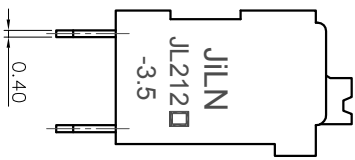

Pitch range in mm	Nominal dimension range			mm
	Over	Over	Over	
6 TO 10	10 TO 24	30 TO 60	60 TO 100	0.1/10
10 TO 15	15 TO 24	60 TO 100	100 TO 150	±2°

6. RoHS Compliance

Ordering Information

JL212V- 350 XX B 0 1

Pitch 350=3.50PH
No. of pins 2P~24P
Housing Color
B=Black
G=Green
U=Blue
R=Red
W=White
Y=Yellow
O=Orange
E=Grey

Packing
0=Pe bag
T=Tube
A=Tray

REVISION RECORD				
REV	ECN	DESCRIPTION	DRFT	DATE
A0		NEW		21.10.14