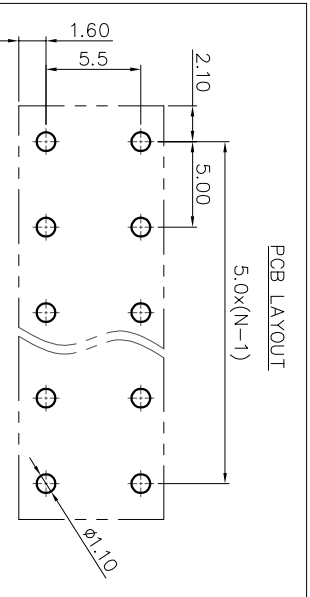

2. Wire range : 0.2~1.5mm²

NOTES2:

- 1. Dimension shall be interpreted per ASME Y14.5-2009
- 2. Pitch : 5.00mm, Poles : N=02~24P
- 3. Stripping length : 8~9mm
- 4. Operating temperature: -40°C~+130°C
- 5. Undimensioned tolerances:

Pitch range in mm	Nominal dimension range in mm			-	D
	Over	TO	Over		
6 TO 10	6	10	30	0.1/10	≤
10 TO 24	24	30	60		
±0.15/±0.20/±0.30/±0.50/±0.70/±1.00/±1.30	±0.30	±0.50	±0.70	±1.00	±1.30
	±2*				

6. RoHS Compliance

Ordering Information

JL212V-500 XX B 0 1

- Pitch 500=5.0PH
- No. of pins 2P~24P
- Housing Color B=Black G=Green U=Blue R=Red W=White Y=Yellow D=Orange E=Grey
- Packing 0=Pe bag T=Tube A=Tray

DRAW	SHUANGPING ZHENG		SCALE	FIT	PART NO.	JLN® 东莞市锦凌电子有限公司 DONGGUAN JINLING ELECTRONIC CO., LTD
	CHECK	LICHAD LIU	UNIT	mm		
APPROVE	YONGLIANG GAO	SIZE	A4	SHEET	1/1	TITLE:
		PROJ				JL212V-THR-5.0-XXP 弹簧式/直脚/双排/黑色