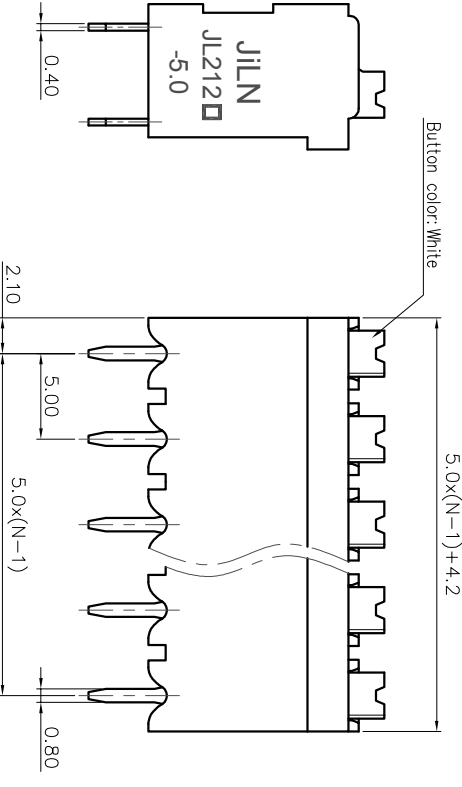

2. Wire range : 0.2~1.5mm²

NOTES2:

- 1. Dimension shall be interpreted per ASME Y14.5-2009
- 2. Pitch : 5.00mm, Poles : N=02~24P
- 3. Stripping length : 8~9mm
- 4. Operating temperature: -40°C~+130°C
- 5. Undimensioned tolerances:

Pitch range in mm	Nominal dimension range in mm			-	D
	Over	TO	Over		
6 TO 10	6	10	30	0.1/10	≤
10 TO 24	24	30	60		
±0.15/±0.20/±0.30/±0.50/±0.70/±1.00/±1.30	±0.30	±0.50	±0.70	±1.00	±1.30
	±2*				

6. RoHS Compliance

Ordering Information

JL212V-500 XX B 0 1

- Pitch 500=5.0PH
- No. of pins 2P~24P
- Housing Color B=Black G=Green U=Blue R=Red W=White Y=Yellow D=Orange E=Grey
- Packing 0=Pe bag T=Tube A=Tray

DRAW	SHUANGPING ZHENG		SCALE	FIT	PART NO.	JLN® 东莞市锦凌电子有限公司 DONGGUAN JINLING ELECTRONIC CO., LTD
	CHECK	LICHAD LIU	UNIT	mm		
APPROVE	YONGLIANG GAO	SIZE	A4	SHEET	1/1	TITLE:
		PROJ				JL212V-THR-5.0-XXP 弹簧式/直脚/双排/黑色