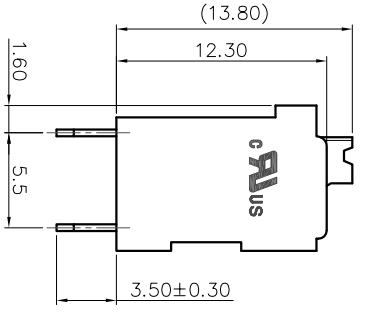

2. Wire range : 0.2~1.5mm²

NOTES2:

- 1. Dimension shall be interpreted per ASME Y14.5-2009
- 2. Pitch : 5.00mm, Poles : N=02~24P
- 3. Stripping length : 8~9mm
- 4. Operating temperature: -40°C~+130°C
- 5. Undimensioned tolerances:

Pitch range in mm	Nominal dimension range in mm			-	D
	Over	TO	Over		
6 TO 10	6	10	30	0.1/10	≤
10 TO 24	24	30	60		
±0.15/±0.20/±0.30/±0.50/±0.70/±1.00/±1.30	±0.30	±0.50	±0.70	±1.00	±1.30
	±2*				

6. RoHS Compliance

Ordering Information

JL212V-500 XX B 0 1

- Pitch 500=5.0PH
- No. of pins 2P~24P
- Housing Color B=Black G=Green U=Blue R=Red W=White Y=Yellow D=Orange E=Grey
- Packing 0=Pe bag T=Tube A=Tray

DRAW	SHUANGPING ZHENG		SCALE	FIT	PART NO.	JLN® 东莞市锦凌电子有限公司 DONGGUAN JINLING ELECTRONIC CO., LTD
	CHECK	LICHAD LIU	UNIT	mm		
APPROVE	YONGLIANG GAO	SIZE	A4	SHEET	1/1	TITLE:
		PROJ				JL212V-THR-5.0-XXP 弹簧式/直脚/双排/黑色