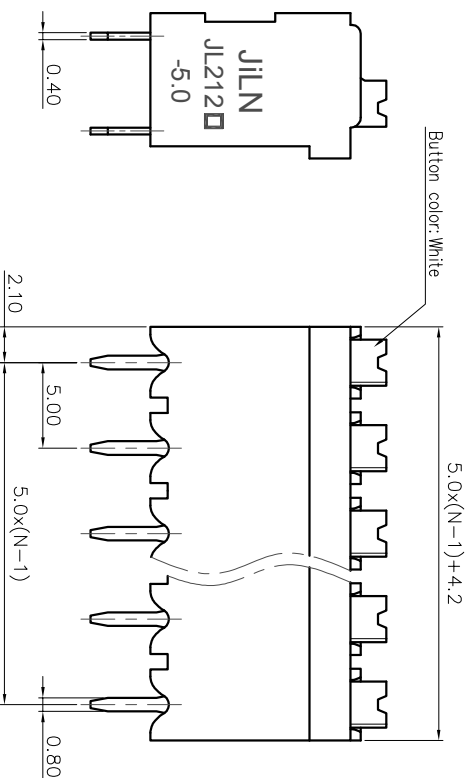

- 2. Wire range : 0.2~1.5mm²

NOTES2:

- 1. Dimension shall be interpreted per ASME Y14.5-2009
- 2. Pitch : 5.00mm, Poles : N=02~24P
- 3. Stripping length : 8~9mm
- 4. Operating temperature: -40°C~+130°C
- 5. Undimensioned tolerances:

Pitch range in mm	Nominal dimension range in mm			-	D
	Over	TO	Over		
6 TO 10	6	10	30	0.1/10	≤
10 TO 24	24	30	60		
±0.15/±0.20/±0.30/±0.50/±0.70/±1.00/±1.30	60	100	150		
	100	150			

- 6. RoHS Compliance

Ordering Information

JL212V-500 XX B 0 1

DRAW	SHUANGPING ZHENG		SCALE	FIT	PART NO.	JILIN [®] 东莞市锦凌电子有限公司 DONGGUAN JINLING ELECTRONIC CO., LTD
	UNIT	mm	UNIT	A4		
CHECK	LICHAD LIU		SIZE	A4	TITLE:	JL212V-THR-5.0-XXP 弹簧式/直脚/双排/黑色
APPROVE	YONGLIANG GAO		SHEET	1/1		
	PRD		PROJ			