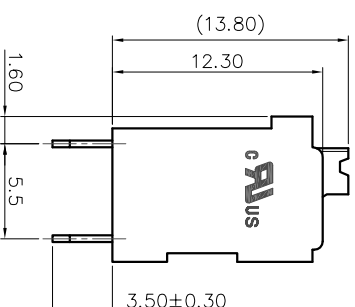

- 2. Wire range : 0.2~1.5mm²

NOTES2:

- 1. Dimension shall be interpreted per ASME Y14.5-2009
- 2. Pitch : 5.00mm, Poles : N=02~24P
- 3. Stripping length : 8~9mm
- 4. Operating temperature: -40°C~+130°C
- 5. Undimensioned tolerances:

Pitch range in mm	Nominal dimension range in mm			-	D
	Over	TO	Over		
6 TO 10	6	10	30	0.1/10	≤
10 TO 24	24	30	60		
±0.15/±0.20/±0.30/±0.50/±0.70/±1.00/±1.30	60	100	150		
	100	150			

- 6. RoHS Compliance

Ordering Information

JL212V-500 XX B 0 1

DRAW	SHUANGPING ZHENG		SCALE	FIT	PART NO.	JILIN [®] 东莞市锦凌电子有限公司 DONGGUAN JINLING ELECTRONIC CO., LTD
	UNIT	mm	UNIT	A4		
CHECK	LICHAD LIU		SIZE	A4	TITLE:	JL212V-THR-5.0-XXP 弹簧式/直脚/双排/黑色
APPROVE	YONGLIANG GAO		SHEET	1/1		
	PRD		PROJ			