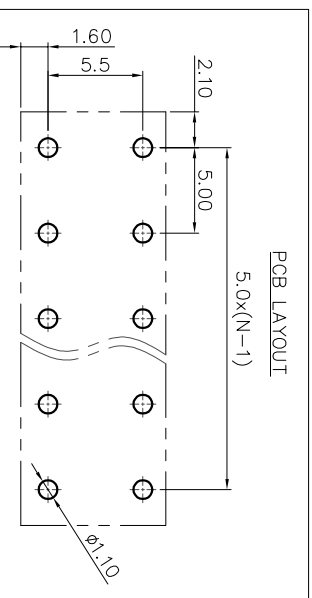

- 2. Wire range : 0.2~1.5mm²

NOTES2:

- 1. Dimension shall be interpreted per ASME Y14.5-2009
- 2. Pitch : 5.00mm, Poles : N=02~24P
- 3. Stripping length : 8~9mm
- 4. Operating temperature: -40°C~+130°C
- 5. Undimensioned tolerances:

Pitch range in mm	Nominal dimension range in mm			-	D
	Over	TO	Over		
6 TO 10	6	10	30	0.1/10	≤
10 TO 24	24	30	60		
±0.15/±0.20/±0.30/±0.50/±0.70/±1.00/±1.30	60	100	150		
	100	150			

- 6. RoHS Compliance

Ordering Information

JL212V-500 XX B 0 1

DRAW	SHUANGPING ZHENG		SCALE	FIT	PART NO.	JILIN [®] 东莞市锦凌电子有限公司 DONGGUAN JINLING ELECTRONIC CO., LTD
	UNIT	mm	UNIT	A4		
CHECK	LICHAD LIU		SIZE	A4	TITLE:	JL212V-THR-5.0-XXP 弹簧式/直脚/双排/黑色
APPROVE	YONGLIANG GAO		SHEET	1/1		
	PRD		PROJ			