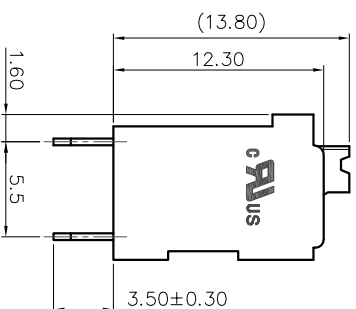

2. Wire range : 0.2~1.5mm²

NOTES2:

- 1. Dimension shall be interpreted per ASME Y14.5-2009
- 2. Pitch : 5.00mm, Poles : N=02~24P
- 3. Stripping length : 8~9mm
- 4. Operating temperature: -40°C~+130°C
- 5. Undimensioned tolerances:

Pitch range in mm	Nominal dimension range in mm			-	D		
	Over	TO	Over				
6 TO 10	6	10	30	0.1/10	≤		
10 TO 24	24	30	60				
±0.15	±0.20	±0.30	±0.50	±0.70	±1.00	±1.30	±2°

6. RoHS Compliance

Ordering Information

JL212V-500 XX B 0 1

- Pitch 500=5.0PH
- No. of pins 2P~24P
- Housing Color B=Black G=Green U=Blue R=Red W=White Y=Yellow D=Orange E=Grey
- Packing 0=Pe bag T=Tube A=Tray

DRAW	SHUANGPING ZHENG		SCALE	FIT	PART NO.	JILIN® 东莞市锦凌电子有限公司 DONGGUAN JINLING ELECTRONIC CO., LTD
	CHECK	LICHAD LIU	UNIT	mm		
APPROVE	YONGLIANG GAO	SIZE	A4	SHEET	1/1	TITLE:
		PROJ				JL212V-THR-5.0-XXP 弹簧式/直脚/双排/黑色