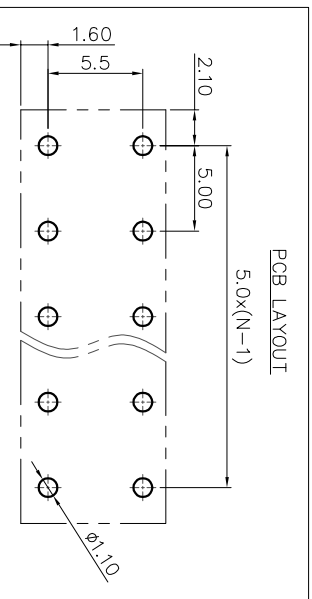

2. Wire range : 0.2~1.5mm²

NOTES2:

- 1. Dimension shall be interpreted per ASME Y14.5-2009
- 2. Pitch : 5.00mm, Poles : N=02~24P
- 3. Stripping length : 8~9mm
- 4. Operating temperature: -40°C~+130°C
- 5. Undimensioned tolerances:

Pitch range in mm	Nominal dimension range in mm			-	D		
	Over	TO	Over				
6 TO 10	6	10	30	0.1/10	≤		
10 TO 24	24	30	60				
±0.15	±0.20	±0.30	±0.50	±0.70	±1.00	±1.30	±2°

6. RoHS Compliance

Ordering Information

JL212V-500 XX B 0 1

- Pitch 500=5.0PH
- No. of pins 2P~24P
- Housing Color B=Black G=Green U=Blue R=Red W=White Y=Yellow D=Orange E=Grey
- Packing 0=Pe bag T=Tube A=Tray

DRAW	SHUANGPING ZHENG		SCALE	FIT	PART NO.	JILIN® 东莞市锦凌电子有限公司 DONGGUAN JINLING ELECTRONIC CO., LTD
	CHECK	LICHAD LIU	UNIT	mm		
APPROVE	YONGLIANG GAO	SIZE	A4	SHEET	1/1	TITLE:
		PROJ				JL212V-THR-5.0-XXP 弹簧式/直脚/双排/黑色