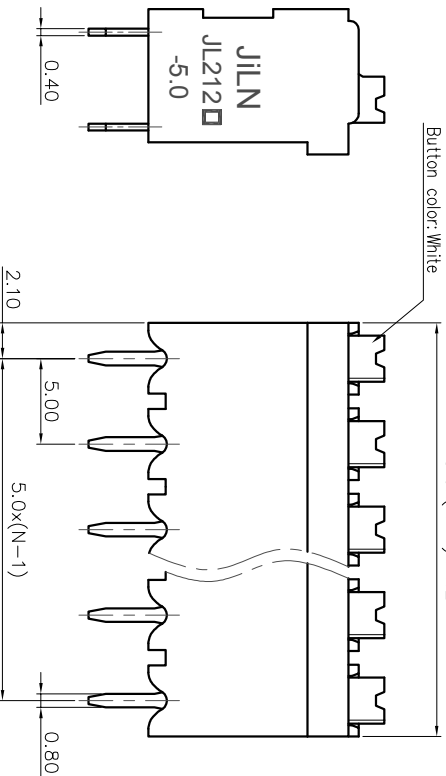

2. Wire range : 0.2~1.5mm²

NOTES2:

- 1. Dimension shall be interpreted per ASME Y14.5-2009
- 2. Pitch : 5.00mm, Poles : N=02~24P
- 3. Stripping length : 8~9mm
- 4. Operating temperature: -40°C~+130°C
- 5. Undimensioned tolerances:

Pitch range in mm	Nominal dimension range in mm			-	D		
	Over	TO	Over				
6 TO 10	6	10	30	0.1/10	≤		
10 TO 24	24	30	60				
±0.15	±0.20	±0.30	±0.50	±0.70	±1.00	±1.30	±2°

6. RoHS Compliance

Ordering Information

JL212V-500 XX B 0 1

- Pitch 500=5.0PH
- No. of pins 2P~24P
- Housing Color B=Black G=Green U=Blue R=Red W=White Y=Yellow D=Orange E=Grey
- Packing 0=Pe bag T=Tube A=Tray

DRAW	SHUANGPING ZHENG		SCALE	FIT	PART NO.	JILIN® 东莞市锦凌电子有限公司 DONGGUAN JINLING ELECTRONIC CO., LTD
	CHECK	LICHAD LIU	UNIT	mm		
APPROVE	YONGLIANG GAO	SIZE	A4	SHEET	1/1	TITLE:
		PROJ				JL212V-THR-5.0-XXP 弹簧式/直脚/双排/黑色

REVISION RECORD				
REV	ECN	DESCRIPTION	DRFT	DATE
A0		NEW		21.10.14

X-ON Electronics

Largest Supplier of Electrical and Electronic Components

Click to view similar products for [Fixed Terminal Blocks](#) category: