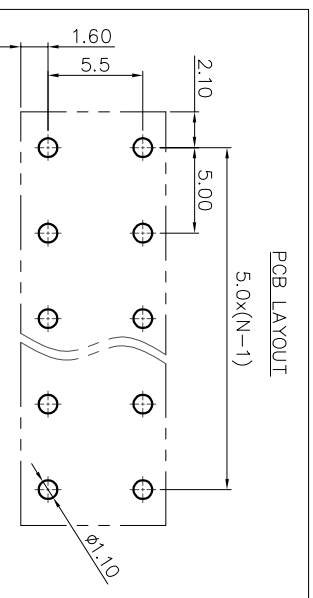

- 2. Wire range : 0.2~1.5mm²

NOTES2:

- 1. Dimension shall be interpreted per ASME Y14.5-2009
- 2. Pitch : 5.00mm, Poles : N=02~24P
- 3. Stripping length : 8~9mm
- 4. Operating temperature: -40°C~+130°C
- 5. Undimensioned tolerances:

Pitch range in mm	Nominal dimension range in mm			-	D
	Over	TO	Over		
6	10	TO	30	60	100
TO	10	TO	24	30	TO
6	TO	10	30	60	150
TO	10	TO	24	30	TO
±0.15	±0.20	±0.30	±0.50	±0.70	±1.00
					±1.30
					±2°

- 6. RoHS Compliance

Ordering Information

JL212V-500 XX B 0 1

REVISION RECORD				
REV	ECN	DESCRIPTION	DRFT	DATE
A0		NEW		21.10.14

DRAW	SHUANGPING ZHENG		SCALE	FIT	PART NO.	JILIN [®] 东莞市锦凌电子有限公司 DONGGUAN JINLING ELECTRONIC CO., LTD
	UNIT	mm				
CHECK	LICHAD LIU		SIZE	A4	JL212V-500XXB01	
APPROVE	YONGLIANG GAO		SHEET	1/1		
	PRD		PROJ		TITLE:	JL212V-THR-5.0-XXP 弹簧式/直脚/双排/黑色