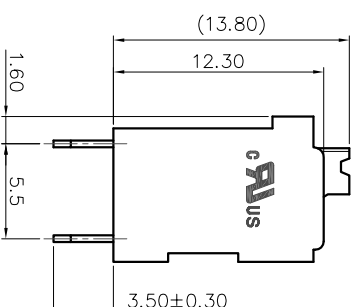

- 2. Wire range : 0.2~1.5mm²

NOTES2:

- 1. Dimension shall be interpreted per ASME Y14.5-2009
- 2. Pitch : 5.00mm, Poles : N=02~24P
- 3. Stripping length : 8~9mm
- 4. Operating temperature: -40°C~+130°C
- 5. Undimensioned tolerances:

Pitch range in mm	Nominal dimension range in mm			-	D
	Over	TO	Over		
6	10	TO	30	60	100
TO	10	TO	24	30	TO
6	TO	10	30	60	150
TO	10	TO	24	30	TO
±0.15	±0.20	±0.30	±0.50	±0.70	±1.00
					±1.30
					±2°

- 6. RoHS Compliance

Ordering Information

JL212V-500 XX B 0 1

REVISION RECORD				
REV	ECN	DESCRIPTION	DRFT	DATE
A0		NEW		21.10.14

DRAW	SHUANGPING ZHENG		SCALE	FIT	PART NO.	JILIN [®] 东莞市锦凌电子有限公司 DONGGUAN JINLING ELECTRONIC CO., LTD
	UNIT	mm				
CHECK	LICHAD LIU		SIZE	A4	JL212V-500XXB01	
APPROVE	YONGLIANG GAO		SHEET	1/1		
	PRD		PROJ		TITLE:	JL212V-THR-5.0-XXP 弹簧式/直脚/双排/黑色