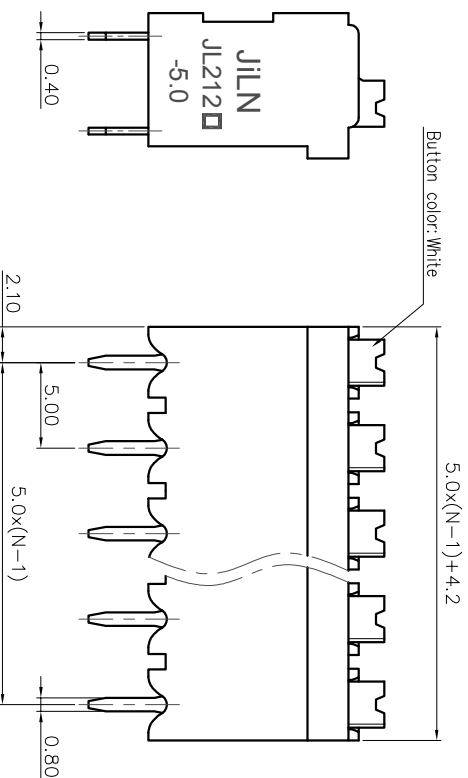

- 2. Wire range : 0.2~1.5mm²

NOTES2:

- 1. Dimension shall be interpreted per ASME Y14.5-2009
- 2. Pitch : 5.00mm, Poles : N=02~24P
- 3. Stripping length : 8~9mm
- 4. Operating temperature: -40°C~+130°C
- 5. Undimensioned tolerances:

Pitch range in mm	Nominal dimension range in mm			-	D
	Over	TO	Over		
6	10	TO	30	60	100
TO	10	TO	24	30	TO
6	TO	10	30	60	150
TO	10	TO	24	30	TO
±0.15	±0.20	±0.30	±0.50	±0.70	±1.00
					±1.30
					±2°

- 6. RoHS Compliance

Ordering Information

JL212V-500 XX B 0 1

REVISION RECORD				
REV	ECN	DESCRIPTION	DRFT	DATE
A0		NEW		21.10.14

DRAW	SHUANGPING ZHENG		SCALE	FIT	PART NO.	JILIN [®] 东莞市锦凌电子有限公司 DONGGUAN JINLING ELECTRONIC CO., LTD
	UNIT	mm				
CHECK	LICHAD LIU		SIZE	A4	JL212V-500XXB01	
APPROVE	YONGLIANG GAO		SHEET	1/1		
	PRD		PROJ		TITLE:	JL212V-THR-5.0-XXP 弹簧式/直脚/双排/黑色