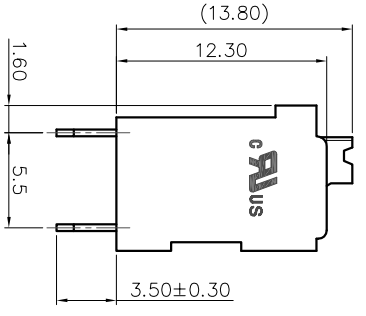

- 2. Wire range : 0.2~1.5mm²

NOTES2:

- 1. Dimension shall be interpreted per ASME Y14.5-2009
- 2. Pitch : 5.00mm, Poles : N=02~24P
- 3. Stripping length : 8~9mm
- 4. Operating temperature: -40°C~+130°C
- 5. Undimensioned tolerances:

Pitch range in mm	Nominal dimension range in mm			-	D
	Over	TO	Over		
6	10	TO	30	TO	150
TO	10	TO	30	TO	150
6	10	TO	24	TO	30
±0.15	±0.20	±0.30	±0.50	±0.70	±1.00
					±1.30
					±2°

- 6. RoHS Compliance

Ordering Information

JL212V-500 XX B 0 1

- Pitch 500=5.0PH
- No. of pins 2P~24P
- Housing Color B=Black G=Green U=Blue R=Red W=White Y=Yellow D=Orange E=Grey
- Packing 0=Pe bag T=Tube A=Tray

DRAW	SHUANGPING ZHENG		SCALE	FIT	PART NO.	JILIN® 东莞市锦凌电子有限公司 DONGGUAN JINLING ELECTRONIC CO., LTD
	CHECK	LICHAD LIU	UNIT	mm		
APPROVE	YONGLIANG GAO	SIZE	A4	SHEET	1/1	TITLE:
		PROJ				JL212V-THR-5.0-XXP 弹簧式/直脚/双排/黑色