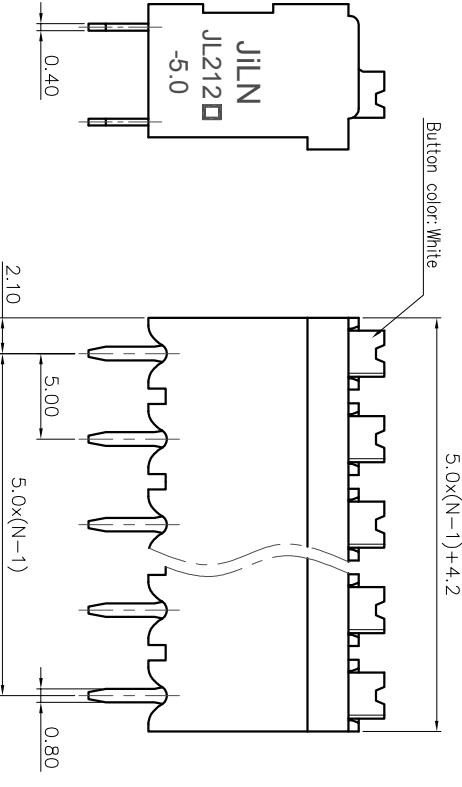

- 2. Wire range : 0.2~1.5mm²

NOTES2:

- 1. Dimension shall be interpreted per ASME Y14.5-2009
- 2. Pitch : 5.00mm, Poles : N=02~24P
- 3. Stripping length : 8~9mm
- 4. Operating temperature: -40°C~+130°C
- 5. Undimensioned tolerances:

Pitch range in mm	Nominal dimension range in mm			-	D
	Over	TO	Over		
6	10	TO	30	TO	150
TO	10	TO	30	TO	150
6	10	TO	24	TO	30
±0.15	±0.20	±0.30	±0.50	±0.70	±1.00
					±1.30
					±2°

- 6. RoHS Compliance

Ordering Information

JL212V-500 XX B 0 1

- Pitch 500=5.0PH
- No. of pins 2P~24P
- Housing Color B=Black G=Green U=Blue R=Red W=White Y=Yellow D=Orange E=Grey
- Packing 0=Pe bag T=Tube A=Tray

DRAW	SHUANGPING ZHENG		SCALE	FIT	PART NO.	JILIN® 东莞市锦凌电子有限公司 DONGGUAN JINLING ELECTRONIC CO., LTD
	CHECK	LICHAD LIU	UNIT	mm		
APPROVE	YONGLIANG GAO	SIZE	A4	SHEET	1/1	TITLE:
		PROJ				JL212V-THR-5.0-XXP 弹簧式/直脚/双排/黑色