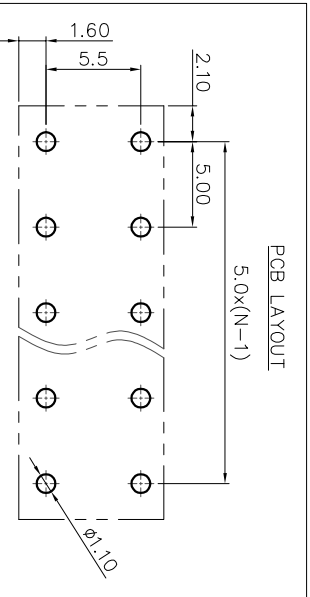

- 2. Wire range : 0.2~1.5mm²

NOTES2:

- 1. Dimension shall be interpreted per ASME Y14.5-2009
- 2. Pitch : 5.00mm, Poles : N=02~24P
- 3. Stripping length : 8~9mm
- 4. Operating temperature: -40°C~+130°C
- 5. Undimensioned tolerances:

Pitch range in mm	Nominal dimension range in mm			-	D
	Over	TO	Over		
6	10	TO	30	TO	150
TO	10	TO	30	TO	150
6	10	TO	24	TO	30
±0.15	±0.20	±0.30	±0.50	±0.70	±1.00
					±1.30
					±2°

- 6. RoHS Compliance

Ordering Information

JL212V-500 XX B 0 1

- Pitch 500=5.0PH
- No. of pins 2P~24P
- Housing Color B=Black G=Green U=Blue R=Red W=White Y=Yellow D=Orange E=Grey
- Packing 0=Pe bag T=Tube A=Tray

DRAW	SHUANGPING ZHENG		SCALE	FIT	PART NO.	JILIN® 东莞市锦凌电子有限公司 DONGGUAN JINLING ELECTRONIC CO., LTD
	CHECK	LICHAD LIU	UNIT	mm		
APPROVE	YONGLIANG GAO	SIZE	A4	SHEET	1/1	TITLE:
		PROJ				JL212V-THR-5.0-XXP 弹簧式/直脚/双排/黑色