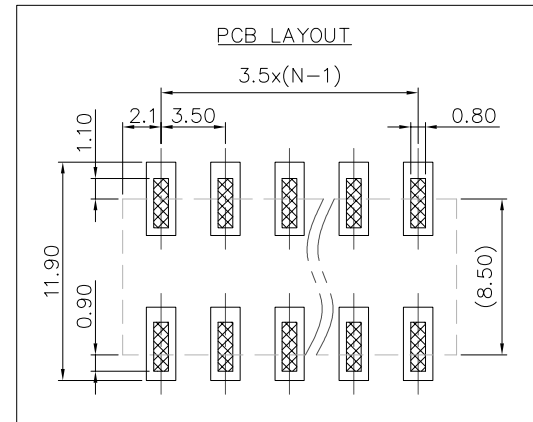

6. RoHS Compliance

Ordering Information

JL212V-SMT- 350 XX B P 1

Pitch
350=3.50PH

No. of pins
2P~24P

Housing Color
 B=Black
 G=Green
 U=Blue
 R=Red
 W=White
 Y=Yellow
 □=Orange
 E=Grey

Packing
 0=Pe bag
 T=Tube
 A=Tray
 P=Tube+Cap
 R=Reel+Cap
 M=Reel+Mylar