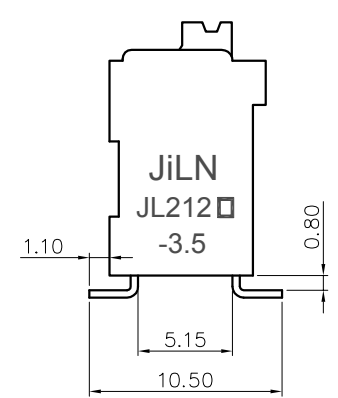

REVISION RECORD				
REV	ECN	DESCRIPTION	DRFT	DATE
A		NEW		22.5.30

NOTES1:
 UL Standard
 1. Rated voltage/current : 300V / 12A
 2. Withstanding voltage : AC1600V/1Min.
 3. Wire range : 28~14AWG

IEC Standard

1. Pollution degree	2	2	3
Overvoltage category	II	III	III
Rate impulse voltage(KV)	2.5KV	2.5KV	2.5KV
Rate voltage(V)	320V	200V	200V
Rate current(A)	17.5A		

2. Wire range : 0.2~1.5mm²

NOTES2:
 1. Dimension shall be interpreted per ASME Y14.5-2009
 2. Pitch : 3.5mm, Poles : N=02~24P
 3. Stripping length : 8~9mm
 4. Operating temperature: -40°C~+130°C
 5. Undimensioned tolerances:

Pitch range in mm		Nominal dimension range in mm						0.1/10
TO	Over	TO	Over	TO	Over	TO	Over	
6	6 TO 10	10 TO 24	30 TO 60	60 TO 100	100 TO 150	150		<
±0.15	±0.20	±0.30	±0.30	±0.50	±0.70	±1.00	±1.30	±2*

6. RoHS Compliance

Ordering Information

JL212V-SMT- 350 XX B P 1

Pitch
350=3.50PH

No. of pins
2P~24P

Housing Color
 B=Black
 G=Green
 U=Blue
 R=Red
 W=White
 Y=Yellow
 □=Orange
 E=Grey

Packing
 0=Pe bag
 T=Tube
 A=Tray
 P=Tube+Cap
 R=Reel+Cap
 M=Reel+Mylar