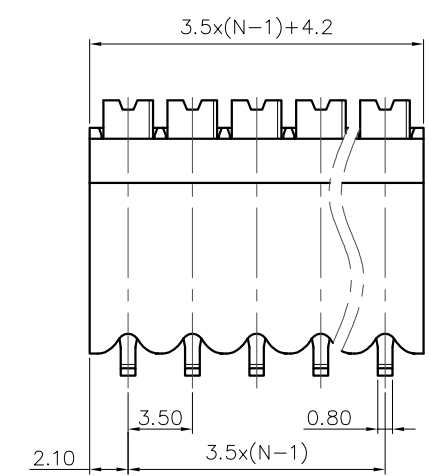

REVISION RECORD				
REV	ECN	DESCRIPTION	DRFT	DATE
A		NEW		22.5.30

NOTES1:
UL Standard
1. Rated voltage/current : 300V / 12A
2. Withstanding voltage : AC1600V/1Min.
3. Wire range : 28~14AWG

IEC Standard

1. Pollution degree	2	2	3
Overvoltage category	II	III	III
Rate impulse voltage(KV)	2.5KV	2.5KV	2.5KV
Rate voltage(V)	320V	200V	200V
Rate current(A)	17.5A		

2. Wire range : 0.2~1.5mm²

NOTES2:
1. Dimension shall be interpreted per ASME Y14.5-2009
2. Pitch : 3.5mm, Poles : N=02~24P
3. Stripping length : 8~9mm
4. Operating temperature: -40°C~+130°C
5. Undimensioned tolerances:

Pitch range in mm		Nominal dimension range in mm						0.1/10
TO	Over	TO	Over	TO	Over	TO	Over	
6	6 TO 10	10 TO 24	30 TO 60	60 TO 100	100 TO 150	150		<
±0.15	±0.20	±0.30	±0.30	±0.50	±0.70	±1.00	±1.30	±2*

6. RoHS Compliance