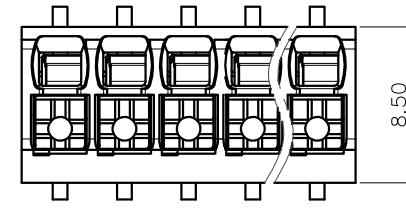

REVISION RECORD				
REV	ECN	DESCRIPTION	DRFT	DATE
A		NEW		22.5.30

NOTES1:
UL Standard
1. Rated voltage/current : 300V / 12A
2. Withstanding voltage : AC1600V/1Min.
3. Wire range : 28~14AWG

IEC Standard

1. Pollution degree	2	2	3
Overvoltage category	II	III	III
Rate impulse voltage(KV)	2.5KV	2.5KV	2.5KV
Rate voltage(V)	320V	200V	200V
Rate current(A)	17.5A		

2. Wire range : 0.2~1.5mm²

NOTES2:
1. Dimension shall be interpreted per ASME Y14.5-2009
2. Pitch : 3.5mm, Poles : N=02~24P
3. Stripping length : 8~9mm
4. Operating temperature: -40°C~+130°C
5. Undimensioned tolerances:

Pitch range in mm		Nominal dimension range in mm						0.1/10
TO	Over	TO	Over	TO	Over	TO	Over	
6	6 TO 10	10 TO 24	30 TO 60	60 TO 100	100 TO 150	150		<
±0.15	±0.20	±0.30	±0.30	±0.50	±0.70	±1.00	±1.30	±2*

6. RoHS Compliance