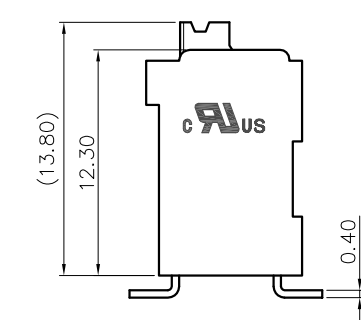

1. Pollution degree	2	2	3
Overvoltage category	II	III	III
Rate impulse voltage(KV)	2.5KV	2.5KV	2.5KV
Rate voltage(V)	320V	200V	200V
Rate current(A)	17.5A		

2. Wire range : 0.2~1.5mm²

NOTES2:
 1. Dimension shall be interpreted per ASME Y14.5-2009
 2. Pitch : 3.5mm, Poles : N=02~24P
 3. Stripping length : 8~9mm
 4. Operating temperature: -40°C~+130°C
 5. Undimensioned tolerances:

Pitch range in mm		Nominal dimension range in mm						0.1/10
TO	Over	TO	Over	TO	Over	TO	Over	
6	6 TO 10	10 TO 24	30 TO 60	60 TO 100	100 TO 150	150		<
±0.15	±0.20	±0.30	±0.30	±0.50	±0.70	±1.00	±1.30	±2*

6. RoHS Compliance

Ordering Information

JL212V-SMT- 350 XX B P 1

Pitch
350=3.50PH

No. of pins
2P~24P

Housing Color
 B=Black
 G=Green
 U=Blue
 R=Red
 W=White
 Y=Yellow
 □=Orange
 E=Grey

Packing
 0=Pe bag
 T=Tube
 A=Tray
 P=Tube+Cap
 R=Reel+Cap
 M=Reel+Mylar