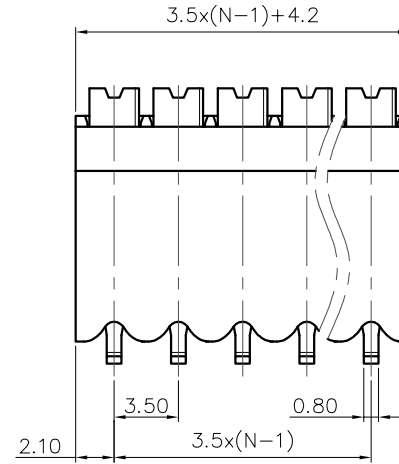

REVISION RECORD				
REV	ECN	DESCRIPTION	DRFT	DATE
A		NEW		22.5.30

NOTES1:
UL Standard
1. Rated voltage/current : 300V / 12A
2. Withstanding voltage : AC1600V/1Min.
3. Wire range : 28~14AWG

IEC Standard

1. Pollution degree	2	2	3
Overvoltage category	II	III	III
Rate impulse voltage(KV)	2.5KV	2.5KV	2.5KV
Rate voltage(V)	320V	200V	200V
Rate current(A)	17.5A		

2. Wire range : 0.2~1.5mm²

NOTES2:
1. Dimension shall be interpreted per ASME Y14.5-2009
2. Pitch : 3.5mm, Poles : N=02~24P
3. Stripping length : 8~9mm
4. Operating temperature: -40°C~+130°C
5. Undimensioned tolerances:

Pitch range in mm		Nominal dimension range in mm								
TO	Over	Over	Over	Over	Over	Over	0.1/10			
6	TO 6	TO 10	TO 24	TO 30	TO 60	TO 100	TO 150	<		
±0.15	±0.20	±0.30	±0.30	±0.50	±0.70	±1.00	±1.30	±2'		

6. RoHS Compliance