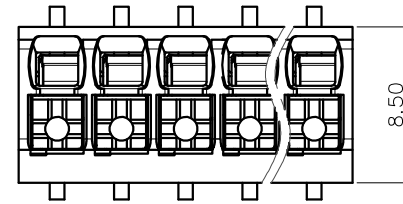

REVISION RECORD				
REV	ECN	DESCRIPTION	DRFT	DATE
A		NEW		22.5.30

NOTES1:
UL Standard
1. Rated voltage/current : 300V / 12A
2. Withstanding voltage : AC1600V/1Min.
3. Wire range : 28~14AWG

IEC Standard

1. Pollution degree	2	2	3
Overvoltage category	II	III	III
Rate impulse voltage(KV)	2.5KV	2.5KV	2.5KV
Rate voltage(V)	320V	200V	200V
Rate current(A)	17.5A		

2. Wire range : 0.2~1.5mm²

NOTES2:
1. Dimension shall be interpreted per ASME Y14.5-2009
2. Pitch : 3.5mm, Poles : N=02~24P
3. Stripping length : 8~9mm
4. Operating temperature: -40°C~+130°C
5. Undimensioned tolerances:

Pitch range in mm		Nominal dimension range in mm								
TO	Over	Over	Over	Over	Over	Over	0.1/10			
6	TO 6	TO 10	TO 24	TO 30	TO 60	TO 100	TO 150	<		
±0.15	±0.20	±0.30	±0.30	±0.50	±0.70	±1.00	±1.30	±2'		

6. RoHS Compliance