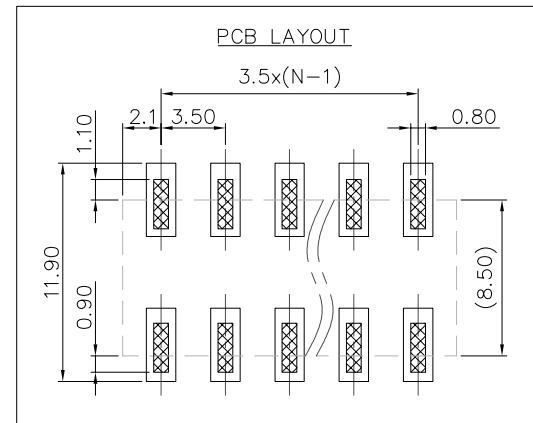

6. RoHS Compliance

Ordering Information

JL212V-SMT- 350 XX B P 1

Pitch
350=3.50PH

No. of pins
2P~24P

Housing Color
 B=Black
 G=Green
 U=Blue
 R=Red
 W=White
 Y=Yellow
 □=Orange
 E=Grey

Color

Packing
 0=Pe bag
 T=Tube
 A=Tray
 P=Tube+Cap
 R=Reel+Cap
 M=Reel+Mylar