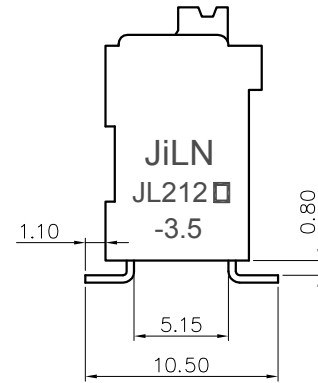

REVISION RECORD				
REV	ECN	DESCRIPTION	DRFT	DATE
A		NEW		22.5.30

NOTES1:
 UL Standard
 1. Rated voltage/current : 300V / 12A
 2. Withstanding voltage : AC1600V/1Min.
 3. Wire range : 28~14AWG

IEC Standard

1. Pollution degree	2	2	3
Overvoltage category	II	III	III
Rate impulse voltage(KV)	2.5KV	2.5KV	2.5KV
Rate voltage(V)	320V	200V	200V
Rate current(A)	17.5A		

2. Wire range : 0.2~1.5mm²

NOTES2:
 1. Dimension shall be interpreted per ASME Y14.5-2009
 2. Pitch : 3.5mm, Poles : N=02~24P
 3. Stripping length : 8~9mm
 4. Operating temperature: -40°C~+130°C
 5. Undimensioned tolerances:

Pitch range in mm		Nominal dimension range in mm								
TO	Over	Over	Over	Over	Over	Over	0.1/10			
6	TO 6	TO 10	TO 24	TO 30	TO 60	TO 100	TO 150	<		
±0.15	±0.20	±0.30	±0.30	±0.50	±0.70	±1.00	±1.30	±2'		

6. RoHS Compliance

Ordering Information

JL212V-SMT- 350 XX B P 1

Pitch
350=3.50PH

No. of pins
2P~24P

Housing Color
 B=Black
 G=Green
 U=Blue
 R=Red
 W=White
 Y=Yellow
 □=Orange
 E=Grey

Color

Packing
 0=Pe bag
 T=Tube
 A=Tray
 P=Tube+Cap
 R=Reel+Cap
 M=Reel+Mylar