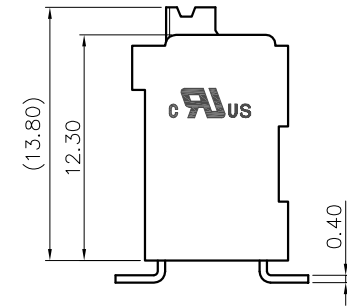

REVISION RECORD				
REV	ECN	DESCRIPTION	DRFT	DATE
A		NEW		22.5.30

NOTES1:
 UL Standard
 1. Rated voltage/current : 300V / 12A
 2. Withstanding voltage : AC1600V/1Min.
 3. Wire range : 28~14AWG

IEC Standard

1. Pollution degree	2	2	3
Overvoltage category	II	III	III
Rate impulse voltage(KV)	2.5KV	2.5KV	2.5KV
Rate voltage(V)	320V	200V	200V
Rate current(A)	17.5A		

2. Wire range : 0.2~1.5mm²

NOTES2:
 1. Dimension shall be interpreted per ASME Y14.5-2009
 2. Pitch : 3.5mm, Poles : N=02~24P
 3. Stripping length : 8~9mm
 4. Operating temperature: -40°C~+130°C
 5. Undimensioned tolerances:

Pitch range in mm		Nominal dimension range in mm								
TO	Over	Over	Over	Over	Over	Over	0.1/10			
6	TO 6	TO 10	TO 24	TO 30	TO 60	TO 100	TO 150	<		
±0.15	±0.20	±0.30	±0.30	±0.50	±0.70	±1.00	±1.30	±2'		

6. RoHS Compliance

Ordering Information

JL212V-SMT- 350 XX B P 1

Pitch
350=3.50PH

No. of pins
2P~24P

Housing Color
 B=Black
 G=Green
 U=Blue
 R=Red
 W=White
 Y=Yellow
 □=Orange
 E=Grey

Color

Packing
 0=Pe bag
 T=Tube
 A=Tray
 P=Tube+Cap
 R=Reel+Cap
 M=Reel+Mylar