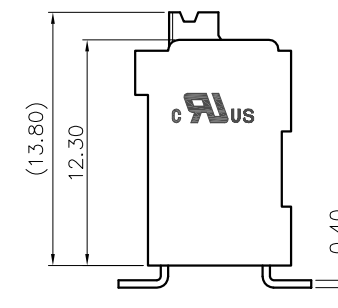

1. Pollution degree	2	2	3
Overvoltage category	II	III	III
Rate impulse voltage(KV)	2.5KV	2.5KV	2.5KV
Rate voltage(V)	320V	200V	200V
Rate current(A)	17.5A		

2. Wire range : 0.2~1.5mm²

NOTES2:
 1. Dimension shall be interpreted per ASME Y14.5-2009
 2. Pitch : 3.5mm, Poles : N=02~24P
 3. Stripping length : 8~9mm
 4. Operating temperature: -40°C~+130°C
 5. Undimensioned tolerances:

6. RoHS Compliance

Ordering Information

JL212V-SMT- 350 XX B P 1

Pitch
350=3.50PH

No. of pins
2P~24P

Housing Color
 B=Black
 G=Green
 U=Blue
 R=Red
 W=White
 Y=Yellow
 □=Orange
 E=Grey

Packing
 0=Pe bag
 T=Tube
 A=Tray
 P=Tube+Cap
 R=Reel+Cap
 M=Reel+Mylar