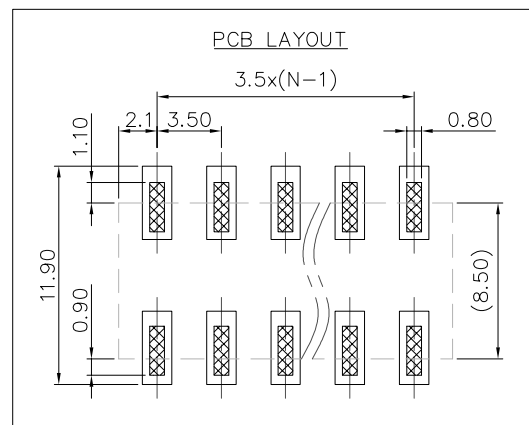

6. RoHS Compliance

Ordering Information

JL212V-SMT- 350 XX B P 1

Pitch
350=3.50PH

No. of pins
2P~24P

Housing Color
 B=Black
 G=Green
 U=Blue
 R=Red
 W=White
 Y=Yellow
 □=Orange
 E=Grey

Packing
 0=Pe bag
 T=Tube
 A=Tray
 P=Tube+Cap
 R=Reel+Cap
 M=Reel+Mylar