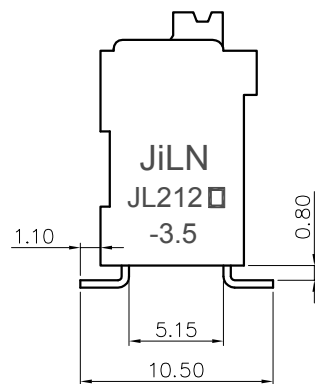

REVISION RECORD				
REV	ECN	DESCRIPTION	DRFT	DATE
A		NEW		22.5.30

NOTES1:
 UL Standard
 1. Rated voltage/current : 300V / 12A
 2. Withstanding voltage : AC1600V/1Min.
 3. Wire range : 28~14AWG

IEC Standard

1. Pollution degree	2	2	3
Overvoltage category	II	III	III
Rate impulse voltage(KV)	2.5KV	2.5KV	2.5KV
Rate voltage(V)	320V	200V	200V
Rate current(A)	17.5A		

2. Wire range : 0.2~1.5mm²

NOTES2:
 1. Dimension shall be interpreted per ASME Y14.5-2009
 2. Pitch : 3.5mm, Poles : N=02~24P
 3. Stripping length : 8~9mm
 4. Operating temperature: -40°C~+130°C
 5. Undimensioned tolerances:

Pitch range in mm		Nominal dimension range in mm								
TO	Over	Over	Over	Over	Over	Over	0.1/10			
6	TO 6	TO 10	TO 24	TO 30	TO 60	TO 100	TO 150	<		
±0.15	±0.20	±0.30	±0.30	±0.50	±0.70	±1.00	±1.30	±2'		

6. RoHS Compliance

Ordering Information

JL212V-SMT- 350 XX B P 1

Pitch
350=3.50PH

No. of pins
2P~24P

Housing Color
 B=Black
 G=Green
 U=Blue
 R=Red
 W=White
 Y=Yellow
 □=Orange
 E=Grey

Packing
 0=Pe bag
 T=Tube
 A=Tray
 P=Tube+Cap
 R=Reel+Cap
 M=Reel+Mylar