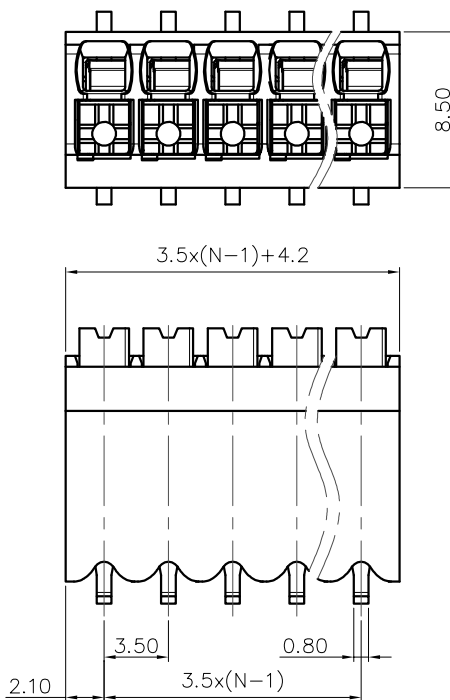

REVISION RECORD				
REV	ECN	DESCRIPTION	DRFT	DATE
A		NEW		22.5.30

NOTES1:
UL Standard
1. Rated voltage/current : 300V / 12A
2. Withstanding voltage : AC1600V/1Min.
3. Wire range : 28~14AWG

IEC Standard

1. Pollution degree	2	2	3
Overvoltage category	II	III	III
Rate impulse voltage(KV)	2.5KV	2.5KV	2.5KV
Rate voltage(V)	320V	200V	200V
Rate current(A)	17.5A		

2. Wire range : 0.2~1.5mm²

NOTES2:
1. Dimension shall be interpreted per ASME Y14.5-2009
2. Pitch : 3.5mm, Poles : N=02~24P
3. Stripping length : 8~9mm
4. Operating temperature: -40°C~+130°C
5. Undimensioned tolerances:

Pitch range in mm		Nominal dimension range in mm								
TO	Over	Over	Over	Over	Over	Over	0.1/10			
6	TO 6	TO 10	TO 24	TO 30	TO 60	TO 100	TO 150	<		
±0.15	±0.20	±0.30	±0.30	±0.50	±0.70	±1.00	±1.30	±2'		

6. RoHS Compliance