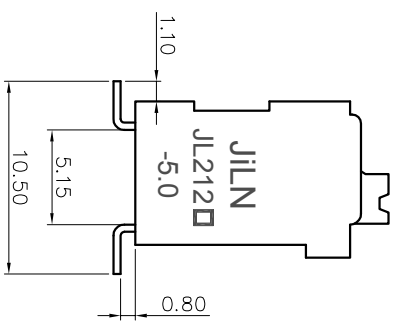

2. Wire range : 0.2~1.5mm²

NOTES2:

- 1. Dimension shall be interpreted per ASME Y14.5-2009
- 2. Pitch : 5.00mm, Poles : N=02~24P
- 3. Stripping length : 8~9mm
- 4. Operating temperature: -40°C~+130°C
- 5. Undimensioned tolerances:

6. RoHS Compliance

Ordering Information

JL212V-SMT- 500 XX B P 1

- Pitch 500=5.0PH
- No. of pins 2P~24P
- Housing Color: B=Black, G=Green, U=Blue, R=Red, W=White, Y=Yellow, D=Drange, E=Grey
- Packing: 0=Re boog, T=Tube, A=Tray, P=Tube+Cap, R=Reel+Cap, M=Reel+Mylar

REVISION RECORD				
REV	ECN	DESCRIPTION	DRFT	DATE
A		NEW		22.5.30

DRAW	SHUANGPING ZHENG	SCALE	FIT	<p>JIN 东莞市锦凌电子有限公司 DONGGUAN JINLING ELECTRONIC CO., LTD</p>
CHECK	LICHAD LIU	UNIT	mm	
APPROVE	YONGLIANG GAO	SIZE	A4	PART NO.
		SHEET	1/1	JL212V-SMT-500XXBP1
		PRD		TITLE:
				JL212V-SMT-THR-5.0-XXP 弹簧式立脚黑色/管装