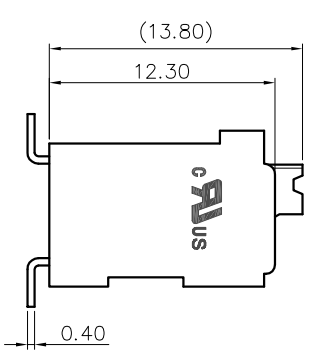

2. Wire range : 0.2~1.5mm²

NOTES2:

- 1. Dimension shall be interpreted per ASME Y14.5-2009
- 2. Pitch : 5.00mm, Poles : N=02~24P
- 3. Stripping length : 8~9mm
- 4. Operating temperature: -40°C~+130°C
- 5. Undimensioned tolerances:

Pitch range in mm		Nominal dimension range in mm		Tolerances	
Over	Under	Over	Under	Over	Under
6	10	30	60	100	150
TO	10	TO	100	TO	150
6	10	24	30	60	150
		±0.15		±0.30	
		±0.30		±0.50	
		±0.50		±0.70	
		±1.00		±1.30	
				±2:	

6. RoHS Compliance

Ordering Information

JL212V-SMT- 500 XX B P 1

- Pitch 500=5.0PH
- No. of pins 2P~24P
- Housing Color: B=Black, G=Green, U=Blue, R=Red, W=White, Y=Yellow, D=Drange, E=Grey
- Packing: 0=Re boog, T=Tube, A=Tray, P=Tube+Cap, R=Reel+Cap, M=Reel+Mylar

REVISION RECORD				
REV	ECN	DESCRIPTION	DRFT	DATE
A		NEW		22.5.30

DRAW	SHUANGPING ZHENG	SCALE	FIT	<p>JIN 东莞市锦凌电子有限公司 DONGGUAN JINLING ELECTRONIC CO., LTD</p>
CHECK	LICHAD LIU	UNIT	mm	
APPROVE	YONGLIANG GAO	SIZE	A4	PART NO.
		SHEET	1/1	JL212V-SMT-500XXBP1
		PRD		TITLE:
				JL212V-SMT-THR-5.0-XXP 弹簧式立脚黑色/管装