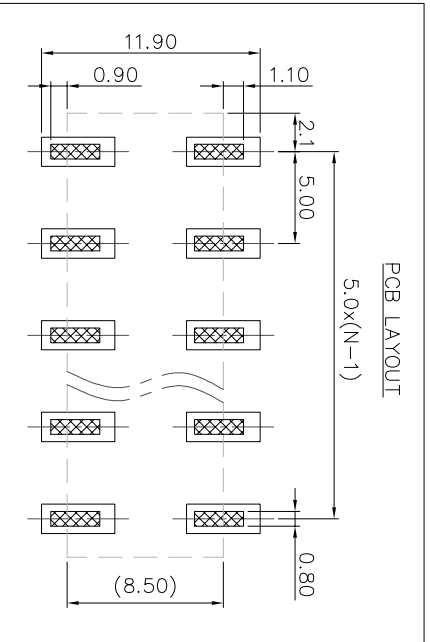

2. Wire range : 0.2~1.5mm²

NOTES2:

- 1. Dimension shall be interpreted per ASME Y14.5-2009
- 2. Pitch : 5.00mm, Poles : N=02~24P
- 3. Stripping length : 8~9mm
- 4. Operating temperature: -40°C~+130°C
- 5. Undimensioned tolerances:

Pitch range in mm		Nominal dimension range in mm		Tolerances	
Over	Under	Over	Under	Over	Under
6	10	30	60	100	150
TO	10	TO	100	TO	150
6	10	24	30	60	150
		±0.15		±0.30	
		±0.30		±0.50	
		±0.50		±0.70	
		±1.00		±1.30	
				±2:	

6. RoHS Compliance

Ordering Information

JL212V-SMT- 500 XX B P 1

- Pitch 500=5.0PH
- No. of pins 2P~24P
- Housing Color: B=Black, G=Green, U=Blue, R=Red, W=White, Y=Yellow, D=Drange, E=Grey
- Packing: 0=Re boog, T=Tube, A=Tray, P=Tube+Cap, R=Reel+Cap, M=Reel+Mylar

REVISION RECORD				
REV	ECN	DESCRIPTION	DRFT	DATE
A		NEW		22.5.30

DRAW	SHUANGPING ZHENG	SCALE	FIT	<p>JIN 东莞市锦凌电子有限公司 DONGGUAN JINLING ELECTRONIC CO., LTD</p>
CHECK	LICHAD LIU	UNIT	mm	
APPROVE	YONGLIANG GAO	SIZE	A4	PART NO.
		SHEET	1/1	JL212V-SMT-500XXBP1
		PRD		TITLE:
				JL212V-SMT-THR-5.0-XXP 弹簧式立脚黑色/管装