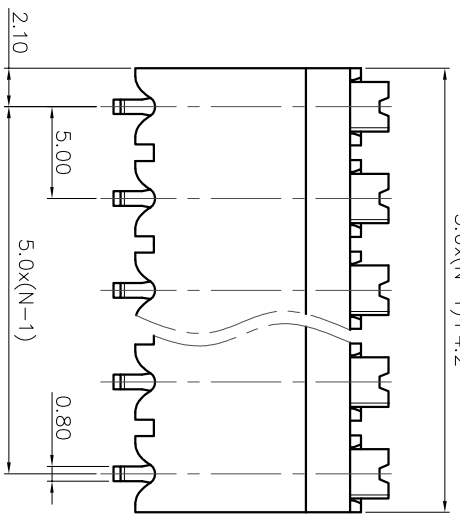

2. Wire range : 0.2~1.5mm²

NOTES2:

- 1. Dimension shall be interpreted per ASME Y14.5-2009
- 2. Pitch : 5.00mm, Poles : N=02~24P
- 3. Stripping length : 8~9mm
- 4. Operating temperature: -40°C~+130°C
- 5. Undimensioned tolerances:

Pitch range in mm		Nominal dimension range in mm		Tolerances	
Over	Under	Over	Under	Over	Under
6	10	30	60	100	150
TO	10	TO	100	TO	150
6	10	24	30	60	150
		±0.15		±0.30	
		±0.30		±0.50	
		±0.50		±0.70	
		±1.00		±1.30	
				±2:	

REVISION RECORD				
REV	ECN	DESCRIPTION	DRFT	DATE
A		NEW		22.5.30

DRAW	SHUANGPING ZHENG	SCALE	FIT	<p>JIN 东莞市锦凌电子有限公司 DONGGUAN JINLING ELECTRONIC CO., LTD</p>
CHECK	LICHAD LIU	UNIT	mm	
APPROVE	YONGLIANG GAO	SIZE	A4	PART NO.
		SHEET	1/1	JL212V-SMT-500XXBP1
		PRD		TITLE:
				JL212V-SMT-THR-5.0-XXP 弹簧式立脚黑色/管装