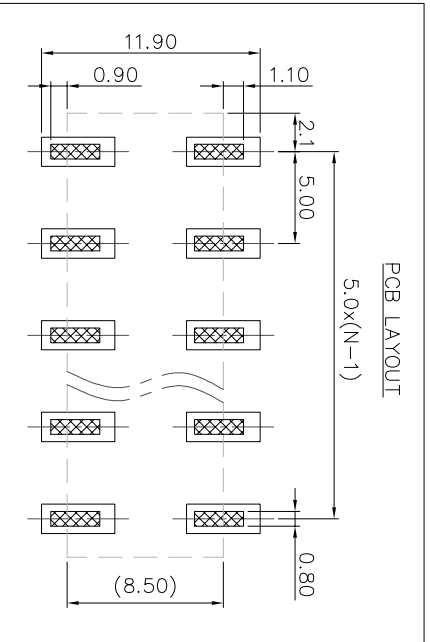

2. Wire range : 0.2~1.5mm²

NOTES2:

- 1. Dimension shall be interpreted per ASME Y14.5-2009
- 2. Pitch : 5.00mm, Poles : N=02~24P
- 3. Stripping length : 8~9mm
- 4. Operating temperature: -40°C~+130°C
- 5. Undimensioned tolerances:

Pitch range in mm	Nominal dimension range in mm		
	Over	Over	Over
6	10	30	60
10	10	60	100
24	30	60	100
50	50	60	150
±0.15	±0.20	±0.30	±0.50
		±0.70	±1.00
			±1.30
			±2:

6. RoHS Compliance

Ordering Information

JL212V-SMT- 500 XX B P 1

- Pitch 500=5.0PH
- No. of pins 2P~24P
- Housing Color: B=Black, G=Green, U=Blue, R=Red, W=White, Y=Yellow, D=Drange, E=Grey
- Packing: 0=Re boog, T=Tube, A=Tray, P=Tube+Cap, R=Reel+Cap, M=Reel+Mylar

REVISION RECORD				
REV	ECN	DESCRIPTION	DRFT	DATE
A		NEW		22.5.30

DRAW	SHUANGPING ZHENG	SCALE	FIT	<p>JIN 东莞市锦凌电子有限公司 DONGGUAN JINLING ELECTRONIC CO., LTD</p>
CHECK	LICHAD LIU	UNIT	mm	
APPROVE	YONGLIANG GAO	SIZE	A4	
		SHEET	1/1	PART NO.
		PRD		JL212V-SMT-500XXBP1
				TITLE:
				JL212V-SMT-THR-5.0-XXP 弹簧式立脚黑色/管装