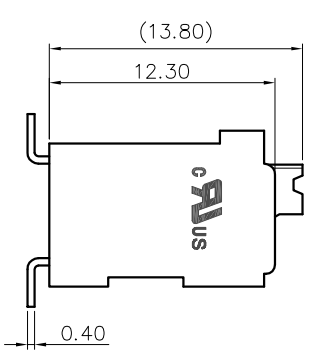

2. Wire range : 0.2~1.5mm²

NOTES2:

- 1. Dimension shall be interpreted per ASME Y14.5-2009
- 2. Pitch : 5.00mm, Poles : N=02~24P
- 3. Stripping length : 8~9mm
- 4. Operating temperature: -40°C~+130°C
- 5. Undimensioned tolerances:

Pitch range in mm	Nominal dimension range in mm		
	Over	Over	Over
6	10	30	60
10	10	60	100
24	30	60	100
50	50	60	150
±0.15	±0.20	±0.30	±0.50
		±0.70	±1.00
			±1.30
			±2:

6. RoHS Compliance

Ordering Information

JL212V-SMT- 500 XX B P 1

- Pitch 500=5.0PH
- No. of pins 2P~24P
- Housing Color: B=Black, G=Green, U=Blue, R=Red, W=White, Y=Yellow, D=Drange, E=Grey
- Packing: 0=Re boog, T=Tube, A=Tray, P=Tube+Cap, R=Reel+Cap, M=Reel+Mylar

REVISION RECORD				
REV	ECN	DESCRIPTION	DRFT	DATE
A		NEW		22.5.30

DRAW	SHUANGPING ZHENG	SCALE	FIT	<p>JIN 东莞市锦凌电子有限公司 DONGGUAN JINLING ELECTRONIC CO., LTD</p>
CHECK	LICHAD LIU	UNIT	mm	
APPROVE	YONGLIANG GAO	SIZE	A4	
		SHEET	1/1	PART NO.
		PRD		JL212V-SMT-500XXBP1
				TITLE:
				JL212V-SMT-THR-5.0-XXP 弹簧式立脚黑色/管装