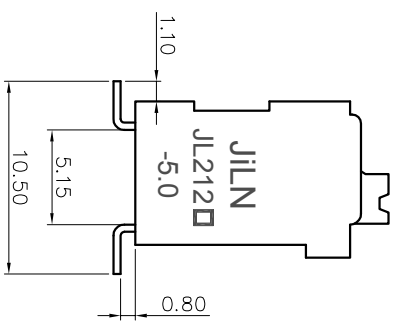

2. Wire range : 0.2~1.5mm²

NOTES2:

- 1. Dimension shall be interpreted per ASME Y14.5-2009
- 2. Pitch : 5.00mm, Poles : N=02~24P
- 3. Stripping length : 8~9mm
- 4. Operating temperature: -40°C~+130°C
- 5. Undimensioned tolerances:

Pitch range in mm	Nominal dimension range in mm		
	Over	Over	Over
6	10	30	60
10	10	60	100
24	30	60	100
50	50	60	150
±0.15	±0.20	±0.30	±0.50
		±0.70	±1.00
			±1.30
			±2:

6. RoHS Compliance

Ordering Information

JL212V-SMT- 500 XX B P 1

- Pitch 500=5.0PH
- No. of pins 2P~24P
- Housing Color: B=Black, G=Green, U=Blue, R=Red, W=White, Y=Yellow, D=Drange, E=Grey
- Packing: 0=Re boog, T=Tube, A=Tray, P=Tube+Cap, R=Reel+Cap, M=Reel+Mylar

REVISION RECORD				
REV	ECN	DESCRIPTION	DRFT	DATE
A		NEW		22.5.30

DRAW	SHUANGPING ZHENG	SCALE	FIT	<p>JIN 东莞市锦凌电子有限公司 DONGGUAN JINLING ELECTRONIC CO., LTD</p>
CHECK	LICHAD LIU	UNIT	mm	
APPROVE	YONGLIANG GAO	SIZE	A4	
		SHEET	1/1	PART NO.
		PRD		JL212V-SMT-500XXBP1
				TITLE:
				JL212V-SMT-THR-5.0-XXP 弹簧式立脚黑色/管装