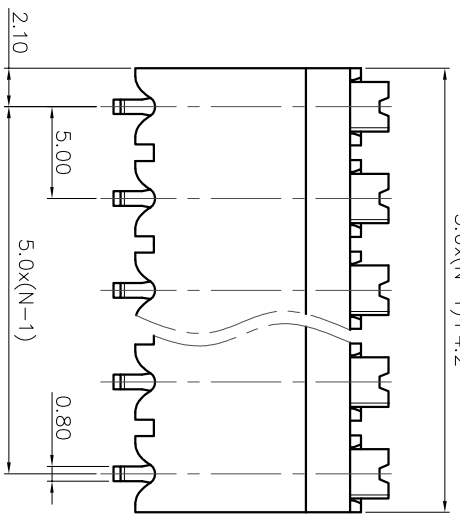

2. Wire range : 0.2~1.5mm²

NOTES2:

- 1. Dimension shall be interpreted per ASME Y14.5-2009
- 2. Pitch : 5.00mm, Poles : N=02~24P
- 3. Stripping length : 8~9mm
- 4. Operating temperature: -40°C~+130°C
- 5. Undimensioned tolerances:

Pitch range in mm	Nominal dimension range in mm		
	Over	Over	Over
6	10	30	60
10	10	60	100
24	30	60	100
50	50	60	150
±0.15	±0.20	±0.30	±0.50
		±0.70	±1.00
			±1.30
			±2:

6. RoHS Compliance

Ordering Information

JL212V-SMT- 500 XX B P 1

- Pitch 500=5.0PH
- No. of pins 2P~24P
- Housing Color: B=Black, G=Green, U=Blue, R=Red, W=White, Y=Yellow, D=Drange, E=Grey
- Packing: 0=Re boog, T=Tube, A=Tray, P=Tube+Cap, R=Reel+Cap, M=Reel+Mylar

REVISION RECORD				
REV	ECN	DESCRIPTION	DRFT	DATE
A		NEW		22.5.30

DRAW	SHUANGPING ZHENG	SCALE	FIT	<p>JIN 东莞市锦凌电子有限公司 DONGGUAN JINLING ELECTRONIC CO., LTD</p>
CHECK	LICHAD LIU	UNIT	mm	
APPROVE	YONGLIANG GAO	SIZE	A4	
		SHEET	1/1	PART NO.
		PRD		JL212V-SMT-500XXBP1
				TITLE:
				JL212V-SMT-THR-5.0-XXP 弹簧式立脚黑色/管装