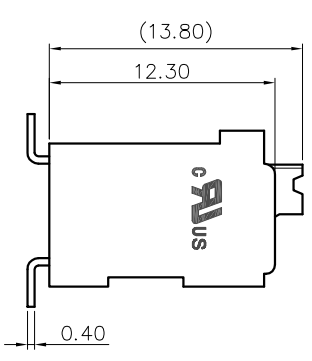

2. Wire range : 0.2~1.5mm<sup>2</sup>

NOTES2:

- 1. Dimension shall be interpreted per ASME Y14.5-2009
- 2. Pitch : 5.00mm, Poles : N=02~24P
- 3. Stripping length : 8~9mm
- 4. Operating temperature: -40°C~+130°C
- 5. Undimensioned tolerances:

Pitch range in mm		Nominal dimension range in mm		Tolerance	
Over	Under	Over	Under	Over	Under
6	10	30	60	100	150
TO	10	TO	100	TO	150
6	10	24	30	60	150
				±2:	
				±0.15 ±0.20 ±0.30 ±0.30 ±0.50 ±0.70 ±1.00 ±1.30	

REVISION RECORD				
REV	ECN	DESCRIPTION	DRFT	DATE
A		NEW		22.5.30

DRAW	SHUANGPING ZHENG	SCALE	FIT	<p><b>JIN</b> 东莞市锦凌电子有限公司 DONGGUAN JINLING ELECTRONIC CO., LTD</p>
CHECK	LICHAD LIU	UNIT	mm	
APPROVE	YONGLIANG GAO	SIZE	A4	
		SHEET	1/1	PART NO.
		PRD		JL212V-SMT-500XXBP1
				TITLE:
				JL212V-SMT-THR-5.0-XXP 弹簧式立插黑色/管装