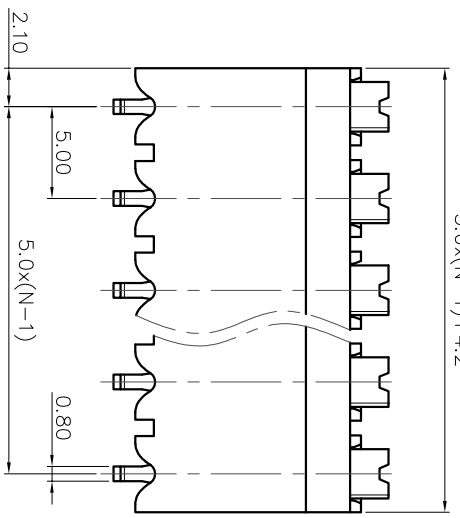

NOTES1:

- UL Standard
1. Rated voltage/current : 300V / 12A
2. Withstanding voltage : AC1600V/1Min.
3. Wire range : 28~14AWG

IEC Standard

1. Pollution degree	2	2	3
Overvoltage category	II	III	III
Rate impulse voltage(KV)	4KV	4KV	4KV
Rate voltage(V)	500V	320V	250V
Rate current(A)		17.5A	

2. Wire range : 0.2~1.5mm²

NOTES2:

1. Dimension shall be interpreted per ASME Y14.5-2009
2. Pitch : 5.00mm, Poles : N=02~24P
3. Stripping length : 8~9mm
4. Operating temperature: -40°C~+130°C
5. Undimensioned tolerances:

Pitch range in mm		Nominal dimension range in mm		Tolerance	
Over	Under	Over	Under	Over	Under
6	10	30	60	100	150
TO	10	TO	100	TO	150
6	10	24	30	60	150
				±2:	
				±0.15 ±0.20 ±0.30 ±0.30 ±0.50 ±0.70 ±1.00 ±1.30	

6. RoHS Compliance

Ordering Information

JL212V-SMT- 500 XX B P 1

- Pitch 500=5.0PH
- No. of pins 2P~24P
- Housing Color B=Black G=Green U=Blue R=Red W=White Y=Yellow D=Drange E=Grey
- Packing 0=Re boog T=Tube A=Tray P=Tube+Cap R=Reel+Cap M=Reel+Mylar

REVISION RECORD				
REV	ECN	DESCRIPTION	DRFT	DATE
A		NEW		22.5.30

DRAW	SHUANGPING ZHENG	SCALE	FIT	JIN 东莞市锦凌电子有限公司 DONGGUAN JINLING ELECTRONIC CO., LTD
CHECK	LICHAD LIU	UNIT	mm	
APPROVE	YONGLIANG GAO	SIZE	A4	
		SHEET	1/1	PART NO.
		PRD		JL212V-SMT-500XXBP1
				TITLE:
				JL212V-SMT-THR-5.0-XXP 弹簧式立插黑色/管装