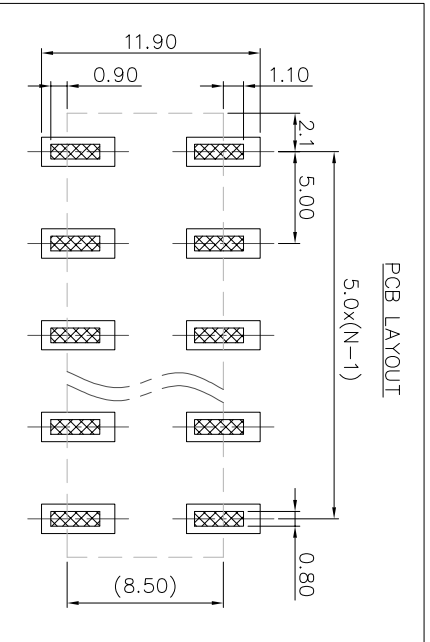

2. Wire range : 0.2~1.5mm<sup>2</sup>

NOTES2:

- 1. Dimension shall be interpreted per ASME Y14.5-2009
- 2. Pitch : 5.00mm, Poles : N=02~24P
- 3. Stripping length : 8~9mm
- 4. Operating temperature: -40°C~+130°C
- 5. Undimensioned tolerances:

Pitch range in mm		Nominal dimension range in mm		Tolerance	
Over	Under	Over	Under	Over	Under
6	10	30	60	100	150
TO	10	TO	100	TO	150
6	10	24	30	60	150
				±2:	
				±0.15 ±0.20 ±0.30 ±0.30 ±0.50 ±0.70 ±1.00 ±1.30	

REVISION RECORD				
REV	ECN	DESCRIPTION	DRFT	DATE
A		NEW		22.5.30

DRAW	SHUANGPING ZHENG	SCALE	FIT	<p><b>JIN</b> 东莞市锦凌电子有限公司 DONGGUAN JINLING ELECTRONIC CO., LTD</p>
CHECK	LICHAD LIU	UNIT	mm	
APPROVE	YONGLIANG GAO	SIZE	A4	
		SHEET	1/1	PART NO.
		PRD		JL212V-SMT-500XXBP1
				TITLE:
				JL212V-SMT-THR-5.0-XXP 弹簧式立插黑色/管装