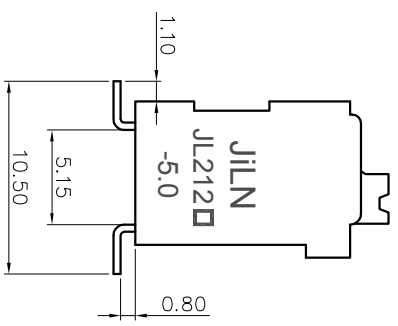

NOTES1:

- UL Standard
1. Rated voltage/current : 300V / 12A
2. Withstanding voltage : AC1600V/1Min.
3. Wire range : 28~14AWG

IEC Standard

1. Pollution degree	2	2	3
Overvoltage category	II	III	III
Rate impulse voltage(KV)	4KV	4KV	4KV
Rate voltage(V)	500V	320V	250V
Rate current(A)		17.5A	

2. Wire range : 0.2~1.5mm²

NOTES2:

1. Dimension shall be interpreted per ASME Y14.5-2009
2. Pitch : 5.00mm, Poles : N=02~24P
3. Stripping length : 8~9mm
4. Operating temperature: -40°C~+130°C
5. Undimensioned tolerances:

Pitch range in mm		Nominal dimension range in mm		Tolerance	
Over	Under	Over	Under	Over	Under
6	10	30	60	100	150
TO	10	TO	100	TO	150
6	10	24	30	60	150
				±2:	
				±0.15 ±0.20 ±0.30 ±0.30 ±0.50 ±0.70 ±1.00 ±1.30	

6. RoHS Compliance

Ordering Information

JL212V-SMT- 500 XX B P 1

- Pitch 500=5.0PH
- No. of pins 2P~24P
- Housing Color B=Black G=Green U=Blue R=Red W=White Y=Yellow D=Drange E=Grey
- Packing 0=Re boog T=Tube A=Tray P=Tube+Cap R=Reel+Cap M=Reel+Mylar

REVISION RECORD				
REV	ECN	DESCRIPTION	DRFT	DATE
A		NEW		22.5.30

DRAW	SHUANGPING ZHENG	SCALE	FIT	JIN 东莞市锦凌电子有限公司 DONGGUAN JINLING ELECTRONIC CO., LTD
CHECK	LICHAD LIU	UNIT	mm	
APPROVE	YONGLIANG GAO	SIZE	A4	
		SHEET	1/1	PART NO.
		PRD		JL212V-SMT-500XXBP1
				TITLE:
				JL212V-SMT-THR-5.0-XXP 弹簧式立插黑色/管装