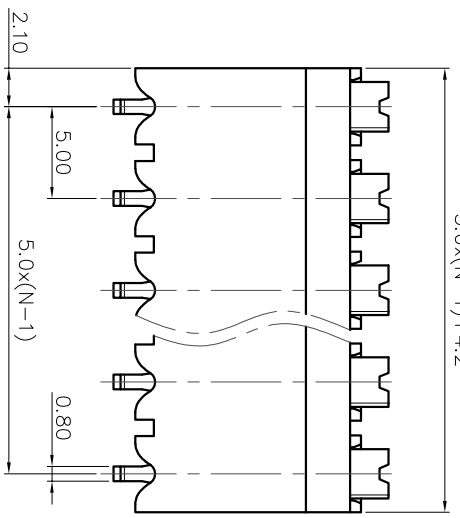

2. Wire range : 0.2~1.5mm<sup>2</sup>

NOTES2:

- 1. Dimension shall be interpreted per ASME Y14.5-2009
- 2. Pitch : 5.00mm, Poles : N=02~24P
- 3. Stripping length : 8~9mm
- 4. Operating temperature: -40°C~+130°C
- 5. Undimensioned tolerances:

Pitch range in mm	Nominal dimension range in mm			-	/
	Over	Over	Over		
6	5	30	60	100	0.1/10
10	10	30	60	100	
24	24	50	60	150	<
±0.15 ±0.20 ±0.30 ±0.30 ±0.50 ±0.70 ±1.00 ±1.30 ±2:					

6. RoHS Compliance

# Ordering Information

JL212V-SMT- 500 XX B P 1

- Pitch 500=5.0PH
- No. of pins 2P~24P
- Housing Color B=Black G=Green U=Blue R=Red W=White Y=Yellow D=Drange E=Grey
- Packing 0=Re boog T=Tube A=Tray P=Tube+Cap R=Reel+Cap M=Reel+Mylar