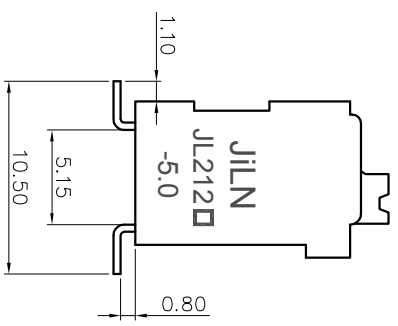

2. Wire range : 0.2~1.5mm<sup>2</sup>

NOTES2:

- 1. Dimension shall be interpreted per ASME Y14.5-2009
- 2. Pitch : 5.00mm, Poles : N=02~24P
- 3. Stripping length : 8~9mm
- 4. Operating temperature: -40°C~+130°C
- 5. Undimensioned tolerances:

Pitch range in mm	Nominal dimension range in mm			-	/
	Over	Over	Over		
6	5	30	60	100	0.1/10
10	10	30	60	100	
24	24	50	60	150	<
±0.15 ±0.20 ±0.30 ±0.30 ±0.50 ±0.70 ±1.00 ±1.30 ±2:					

6. RoHS Compliance

# Ordering Information

JL212V-SMT- 500 XX B P 1

- Pitch 500=5.0PH
- No. of pins 2P~24P
- Housing Color B=Black G=Green U=Blue R=Red W=White Y=Yellow D=Drange E=Grey
- Packing 0=Re boog T=Tube A=Tray P=Tube+Cap R=Reel+Cap M=Reel+Mylar