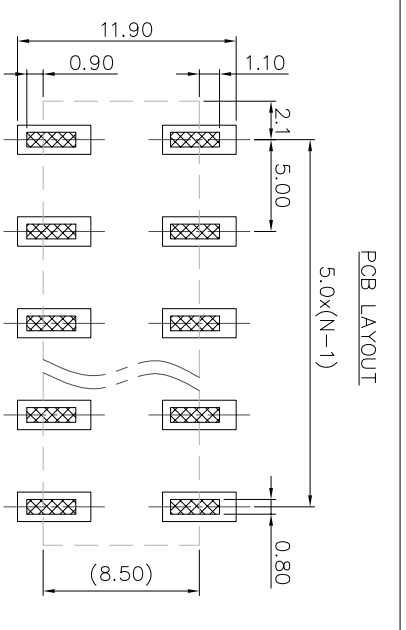

2. Wire range : 0.2~1.5mm<sup>2</sup>

NOTES2:

- 1. Dimension shall be interpreted per ASME Y14.5-2009
- 2. Pitch : 5.00mm, Poles : N=02~24P
- 3. Stripping length : 8~9mm
- 4. Operating temperature: -40°C~+130°C
- 5. Undimensioned tolerances:

Pitch range in mm	Nominal dimension range in mm			-	/
	Over	Over	Over		
6	5	30	60	100	0.1/10
10	10	30	60	100	
24	24	50	60	150	<
±0.15 ±0.20 ±0.30 ±0.30 ±0.50 ±0.70 ±1.00 ±1.30 ±2:					

6. RoHS Compliance

# Ordering Information

JL212V-SMT- 500 XX B P 1

- Pitch 500=5.0PH
- No. of pins 2P~24P
- Housing Color B=Black G=Green U=Blue R=Red W=White Y=Yellow D=Drange E=Grey
- Packing 0=Re boog T=Tube A=Tray P=Tube+Cap R=Reel+Cap M=Reel+Mylar

REVISION RECORD				
REV	ECN	DESCRIPTION	DRFT	DATE
A		NEW		22.5.30

DRAW	SHUANGPING ZHENG	SCALE	FIT	<p><b>JIN</b> 东莞市锦凌电子有限公司 DONGGUAN JINLING ELECTRONIC CO., LTD</p>
CHECK	LICHAD LIU	UNIT	mm	
APPROVE	YONGLIANG GAO	SIZE	A4	PART NO.
		SHEET	1/1	JL212V-SMT-500XXBP1
		PRD		JL212V-SMT-THR-5.0-XXP 弹簧式立脚黑色/管装