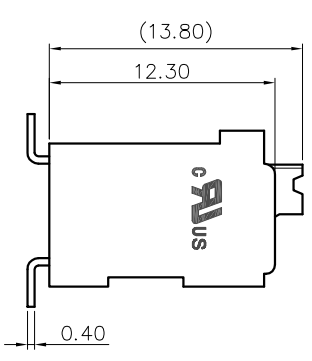

2. Wire range : 0.2~1.5mm<sup>2</sup>

NOTES2:

- 1. Dimension shall be interpreted per ASME Y14.5-2009
- 2. Pitch : 5.00mm, Poles : N=02~24P
- 3. Stripping length : 8~9mm
- 4. Operating temperature: -40°C~+130°C
- 5. Undimensioned tolerances:

Pitch range in mm	Nominal dimension range in mm			-	/
	Over	Over	Over		
6	5	30	60	100	0.1/10
10	10	30	60	100	
24	24	50	60	150	<
±0.15 ±0.20 ±0.30 ±0.30 ±0.50 ±0.70 ±1.00 ±1.30 ±2:					

6. RoHS Compliance

# Ordering Information

JL212V-SMT- 500 XX B P 1

- Pitch 500=5.0PH
- No. of pins 2P~24P
- Housing Color B=Black G=Green U=Blue R=Red W=White Y=Yellow D=Drange E=Grey
- Packing 0=Re boog T=Tube A=Tray P=Tube+Cap R=Reel+Cap M=Reel+Mylar

REVISION RECORD				
REV	ECN	DESCRIPTION	DRFT	DATE
A		NEW		22.5.30

DRAW	SHUANGPING ZHENG	SCALE	FIT	<p><b>JIN</b> 东莞市锦凌电子有限公司 DONGGUAN JINLING ELECTRONIC CO., LTD</p>
CHECK	LICHAD LIU	UNIT	mm	
APPROVE	YONGLIANG GAO	SIZE	A4	PART NO.
		SHEET	1/1	JL212V-SMT-500XXBP1
		PRD		JL212V-SMT-THR-5.0-XXP 弹簧式立脚黑色/管装