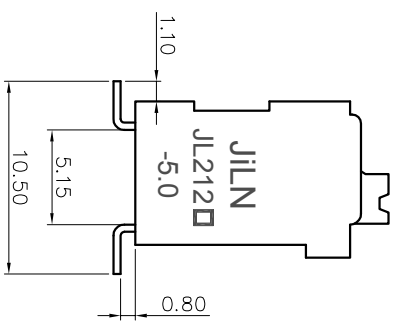

2. Wire range : 0.2~1.5mm²

NOTES2:

- 1. Dimension shall be interpreted per ASME Y14.5-2009
- 2. Pitch : 5.00mm, Poles : N=02~24P
- 3. Stripping length : 8~9mm
- 4. Operating temperature: -40°C~+130°C
- 5. Undimensioned tolerances:

Pitch range in mm		Nominal dimension range in mm		Tolerance	
Over	Under	Over	Under	Over	Under
6	10	30	60	100	150
TO	10	TO	100	TO	150
10	24	30	60	100	150
±0.15		±0.30		±0.50	
		±0.70		±1.00	
				±1.30	
				±2:	

6. RoHS Compliance

Ordering Information

JL212V-SMT-500 XX B P 1

- Pitch 500=5.0PH
- No. of pins 2P~24P
- Housing Color: B=Black, G=Green, U=Blue, R=Red, W=White, Y=Yellow, D=Drange, E=Grey
- Packing: 0=Re boog, T=Tube, A=Tray, P=Tube+Cap, R=Reel+Cap, M=Reel+Mylar

REVISION RECORD				
REV	ECN	DESCRIPTION	DRFT	DATE
A		NEW		22.5.30

DRAW	SHUANGPING ZHENG	SCALE	FIT	<p>JIN 东莞市锦凌电子有限公司 DONGGUAN JINLING ELECTRONIC CO., LTD</p>
CHECK	LICHAD LIU	UNIT	mm	
APPROVE	YONGLIANG GAO	SIZE	A4	PART NO.
		SHEET	1/1	JL212V-SMT-500XXBP1
		PRD		TITLE:
				JL212V-SMT-THR-5.0-XXP 弹簧式立脚黑色/管装