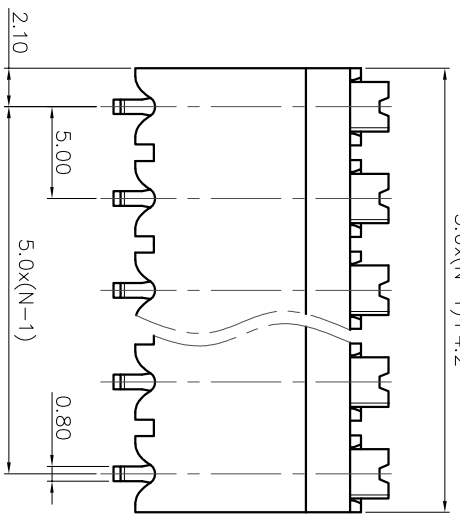

2. Wire range : 0.2~1.5mm²

NOTES2:

- 1. Dimension shall be interpreted per ASME Y14.5-2009
- 2. Pitch : 5.00mm, Poles : N=02~24P
- 3. Stripping length : 8~9mm
- 4. Operating temperature: -40°C~+130°C
- 5. Undimensioned tolerances:

Pitch range in mm		Nominal dimension range in mm		Tolerance	
Over	Under	Over	Under	Over	Under
6	10	30	60	100	150
TO	10	TO	100	TO	150
10	24	30	60	100	150
±0.15		±0.30		±0.50	
		±0.70		±1.00	
				±1.30	
				±2:	

6. RoHS Compliance

Ordering Information

JL212V-SMT-500 XX B P 1

- Pitch 500=5.0PH
- No. of pins 2P~24P
- Housing Color: B=Black, G=Green, U=Blue, R=Red, W=White, Y=Yellow, D=Drange, E=Grey
- Packing: 0=Re boog, T=Tube, A=Tray, P=Tube+Cap, R=Reel+Cap, M=Reel+Mylar

REVISION RECORD				
REV	ECN	DESCRIPTION	DRFT	DATE
A		NEW		22.5.30

DRAW	SHUANGPING ZHENG	SCALE	FIT	<p>JIN 东莞市锦凌电子有限公司 DONGGUAN JINLING ELECTRONIC CO., LTD</p>
CHECK	LICHAD LIU	UNIT	mm	
APPROVE	YONGLIANG GAO	SIZE	A4	PART NO.
		SHEET	1/1	JL212V-SMT-500XXBP1
		PRD		TITLE:
				JL212V-SMT-THR-5.0-XXP 弹簧式立脚黑色/管装