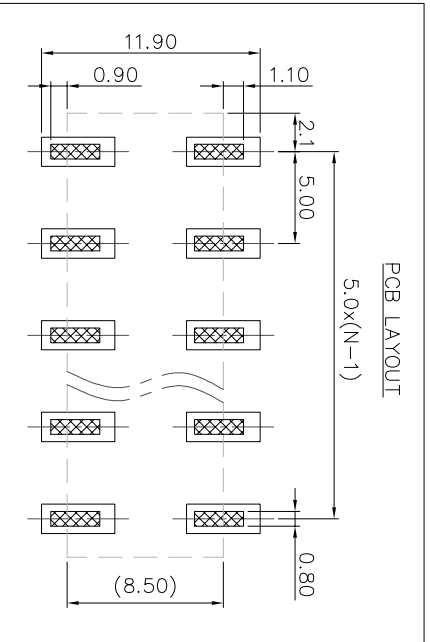

2. Wire range : 0.2~1.5mm²

NOTES2:

- 1. Dimension shall be interpreted per ASME Y14.5-2009
- 2. Pitch : 5.00mm, Poles : N=02~24P
- 3. Stripping length : 8~9mm
- 4. Operating temperature: -40°C~+130°C
- 5. Undimensioned tolerances:

Pitch range in mm		Nominal dimension range in mm		Tolerance	
Over	Under	Over	Under	Over	Under
6	10	30	60	100	150
TO	10	TO	100	TO	150
10	24	30	60	100	150
±0.15		±0.30		±0.50	
		±0.70		±1.00	
				±1.30	
				±2:	

6. RoHS Compliance

Ordering Information

JL212V-SMT-500 XX B P 1

- Pitch 500=5.0PH
- No. of pins 2P~24P
- Housing Color: B=Black, G=Green, U=Blue, R=Red, W=White, Y=Yellow, D=Drange, E=Grey
- Packing: 0=Re boog, T=Tube, A=Tray, P=Tube+Cap, R=Reel+Cap, M=Reel+Mylar

REVISION RECORD				
REV	ECN	DESCRIPTION	DRFT	DATE
A		NEW		22.5.30

DRAW	SHUANGPING ZHENG	SCALE	FIT	<p>JIN 东莞市锦凌电子有限公司 DONGGUAN JINLING ELECTRONIC CO., LTD</p>
CHECK	LICHAD LIU	UNIT	mm	
APPROVE	YONGLIANG GAO	SIZE	A4	PART NO.
		SHEET	1/1	JL212V-SMT-500XXBP1
		PRD		TITLE:
				JL212V-SMT-THR-5.0-XXP 弹簧式立脚黑色/管装