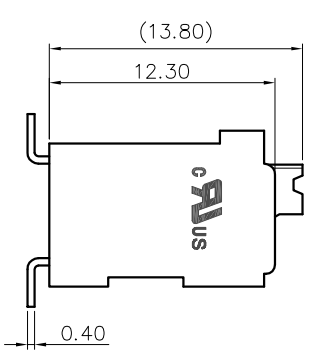

2. Wire range : 0.2~1.5mm²

NOTES2:

- 1. Dimension shall be interpreted per ASME Y14.5-2009
- 2. Pitch : 5.00mm, Poles : N=02~24P
- 3. Stripping length : 8~9mm
- 4. Operating temperature: -40°C~+130°C
- 5. Undimensioned tolerances:

Pitch range in mm		Nominal dimension range in mm		Tolerance	
Over	Under	Over	Under	Over	Under
6	10	30	60	100	150
TO	10	TO	100	TO	150
10	24	30	60	100	150
±0.15		±0.30		±0.50	
		±0.70		±1.00	
				±1.30	
				±2:	

6. RoHS Compliance

Ordering Information

JL212V-SMT-500 XX B P 1

- Pitch 500=5.0PH
- No. of pins 2P~24P
- Housing Color: B=Black, G=Green, U=Blue, R=Red, W=White, Y=Yellow, D=Drange, E=Grey
- Packing: 0=Re boog, T=Tube, A=Tray, P=Tube+Cap, R=Reel+Cap, M=Reel+Mylar

REVISION RECORD				
REV	ECN	DESCRIPTION	DRFT	DATE
A		NEW		22.5.30

DRAW	SHUANGPING ZHENG	SCALE	FIT	<p>JIN 东莞市锦凌电子有限公司 DONGGUAN JINLING ELECTRONIC CO., LTD</p>
CHECK	LICHAD LIU	UNIT	mm	
APPROVE	YONGLIANG GAO	SIZE	A4	PART NO.
		SHEET	1/1	JL212V-SMT-500XXBP1
		PRD		TITLE:
				JL212V-SMT-THR-5.0-XXP 弹簧式立脚黑色/管装