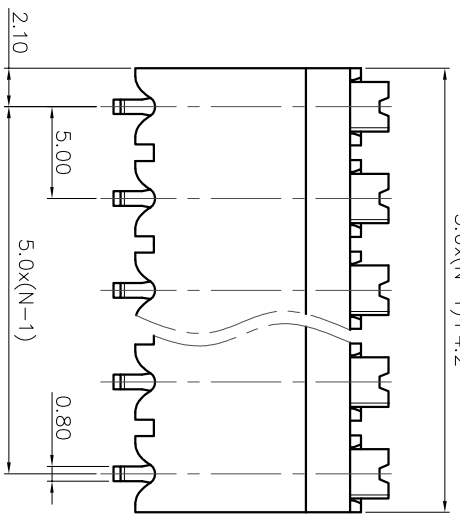

2. Wire range : 0.2~1.5mm²

NOTES2:

- 1. Dimension shall be interpreted per ASME Y14.5-2009
- 2. Pitch : 5.00mm, Poles : N=02~24P
- 3. Stripping length : 8~9mm
- 4. Operating temperature: -40°C~+130°C
- 5. Undimensioned tolerances:

Pitch range in mm		Nominal dimension range in mm		Tolerances	
Over	Under	Over	Under	Over	Under
6	10	30	60	100	150
TO	10	TO	100	TO	150
10	24	30	60	100	150
±0.15		±0.30		±0.50	
		±0.70		±1.00	
				±1.30	
				±2*	

REVISION RECORD				
REV	ECN	DESCRIPTION	DRFT	DATE
A		NEW		22.5.30

DRAW	SHUANGPING ZHENG	SCALE	FIT	<p>JIN 东莞市锦凌电子有限公司 DONGGUAN JINLING ELECTRONIC CO., LTD</p>
CHECK	LICHAD LIU	UNIT	mm	
APPROVE	YONGLIANG GAO	SIZE	A4	PART NO.
		SHEET	1/1	JL212V-SMT-500XXBP1
		PRD		TITLE:
				JL212V-SMT-THR-5.0-XXP 弹簧式立插黑色/管装