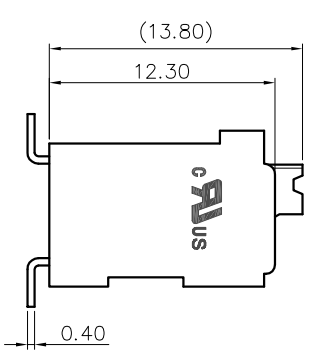

2. Wire range : 0.2~1.5mm²

NOTES2:

- 1. Dimension shall be interpreted per ASME Y14.5-2009
- 2. Pitch : 5.00mm, Poles : N=02~24P
- 3. Stripping length : 8~9mm
- 4. Operating temperature: -40°C~+130°C
- 5. Undimensioned tolerances:

Pitch range in mm		Nominal dimension range in mm		Tolerances	
Over	Under	Over	Under	Over	Under
6	10	30	60	100	150
TO	10	TO	100	TO	150
10	24	30	60	100	150
±0.15		±0.30		±0.50	
		±0.70		±1.00	
				±1.30	
				±2*	

6. RoHS Compliance

Ordering Information

JL212V-SMT- 500 XX B P 1

- Pitch 500=5.0PH
- No. of pins 2P~24P
- Housing Color B=Black, G=Green, U=Blue, R=Red, W=White, Y=Yellow, D=Drange, E=Grey
- Packing 0=Pe boog, T=Tube, A=Tray, P=Tube+Cap, R=Reel+Cap, M=Reel+Mylar

REVISION RECORD				
REV	ECN	DESCRIPTION	DRFT	DATE
A		NEW		22.5.30

DRAW	SHUANGPING ZHENG	SCALE	FIT	<p>JIN 东莞市锦凌电子有限公司 DONGGUAN JINLING ELECTRONIC CO., LTD</p>
CHECK	LICHAD LIU	UNIT	mm	
APPROVE	YONGLIANG GAO	SIZE	A4	PART NO.
		SHEET	1/1	JL212V-SMT-500XXBP1
		PRD		TITLE:
				JL212V-SMT-THR-5.0-XXP 弹簧式立插黑色/管装