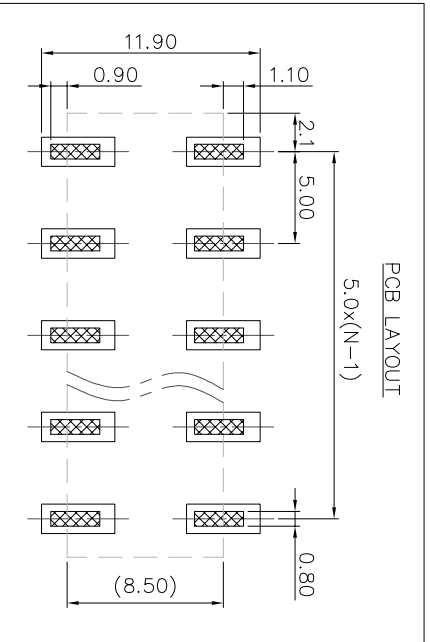

2. Wire range : 0.2~1.5mm²

NOTES2:

- 1. Dimension shall be interpreted per ASME Y14.5-2009
- 2. Pitch : 5.00mm, Poles : N=02~24P
- 3. Stripping length : 8~9mm
- 4. Operating temperature: -40°C~+130°C
- 5. Undimensioned tolerances:

Pitch range in mm		Nominal dimension range in mm		Tolerances	
Over	Under	Over	Under	Over	Under
6	10	30	60	100	150
TO	10	TO	100	TO	150
10	24	30	60	100	150
±0.15		±0.30		±0.50	
		±0.70		±1.00	
				±1.30	
				±2*	

6. RoHS Compliance

Ordering Information

JL212V-SMT- 500 XX B P 1

- Pitch 500=5.0PH
- No. of pins 2P~24P
- Housing Color B=Black, G=Green, U=Blue, R=Red, W=White, Y=Yellow, D=Drange, E=Grey
- Packing 0=Pe boog, T=Tube, A=Tray, P=Tube+Cap, R=Reel+Cap, M=Reel+Mylar

REVISION RECORD				
REV	ECN	DESCRIPTION	DRFT	DATE
A		NEW		22.5.30

DRAW	SHUANGPING ZHENG	SCALE	FIT	<p>JIN 东莞市锦凌电子有限公司 DONGGUAN JINLING ELECTRONIC CO., LTD</p>
CHECK	LICHAD LIU	UNIT	mm	
APPROVE	YONGLIANG GAO	SIZE	A4	PART NO.
		SHEET	1/1	JL212V-SMT-500XXBP1
		PRD		TITLE:
				JL212V-SMT-THR-5.0-XXP 弹簧式立插黑色/管装