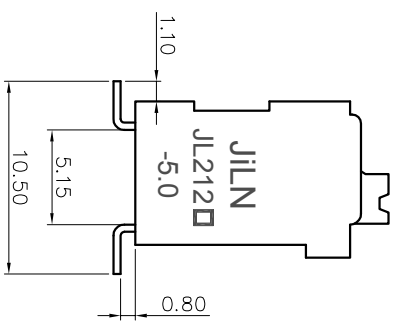

2. Wire range : 0.2~1.5mm²

NOTES2:

- 1. Dimension shall be interpreted per ASME Y14.5-2009
- 2. Pitch : 5.00mm, Poles : N=02~24P
- 3. Stripping length : 8~9mm
- 4. Operating temperature: -40°C~+130°C
- 5. Undimensioned tolerances:

6. RoHS Compliance

Ordering Information

JL212V-SMT- 500 XX B P 1

- Pitch 500=5.0PH
- No. of pins 2P~24P
- Housing Color B=Black, G=Green, U=Blue, R=Red, W=White, Y=Yellow, D=Drange, E=Grey
- Packing 0=Pe boog, T=Tube, A=Tray, P=Tube+Cap, R=Reel+Cap, M=Reel+Mylar

REVISION RECORD				
REV	ECN	DESCRIPTION	DRFT	DATE
A		NEW		22.5.30

DRAW	SHUANGPING ZHENG	SCALE	FIT	<p>JIN 东莞市锦凌电子有限公司 DONGGUAN JINLING ELECTRONIC CO., LTD</p>
CHECK	LICHAD LIU	UNIT	mm	
APPROVE	YONGLIANG GAO	SIZE	A4	PART NO.
		SHEET	1/1	JL212V-SMT-500XXBP1
		PRD		TITLE:
				JL212V-SMT-THR-5.0-XXP 弹簧式立插黑色/管装