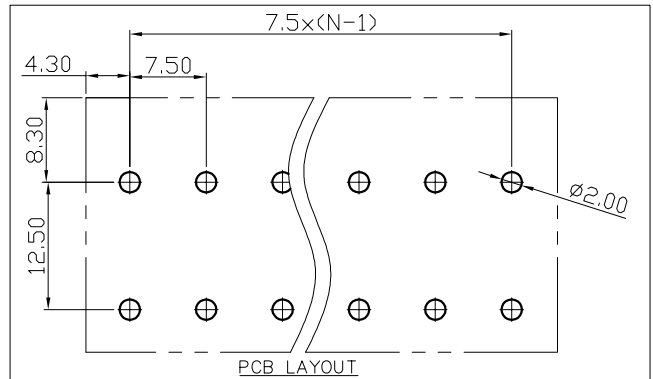

NOTES2:  
 1. Dimension shall be interpreted per ASME Y14.5-2009  
 2. Pitch : 7.50mm, Poles : N=02~24P  
 3. Stripping length : 15~16mm  
 4. Operating temperature: -40°C~+105°C  
 5. Undimensioned tolerances:

Pitch range in mm		Nominal dimension range in mm						0.1/10
TO	Over	TO	Over	TO	Over	TO	Over	
6	6 TO 10	30	30 TO 60	60	60 TO 100	100	100 TO 150	<
	±0.15	±0.20	±0.30	±0.30	±0.50	±0.70	±1.00	±1.30
								±2°

### Ordering Information

**JL245S - 750 XX G 0 1**

- Pitch: 750=7.5PH
- No. of pins: 1P~24P
- Housing Color: B=Black, G=Green, U=Blue, R=Red, W=White, Y=Yellow, O=Orange, E=Grey
- Packing: 0=Pe bag, T=Tube, A=Tray