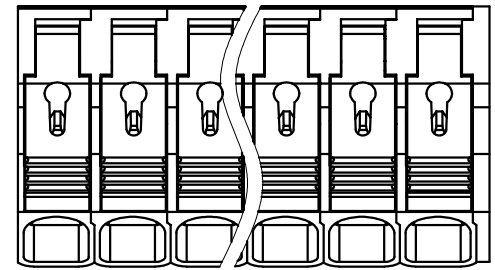

NOTES2:  
 1. Dimension shall be interpreted per ASME Y14.5-2009  
 2. Pitch : 7.50mm, Poles : N=02~24P  
 3. Stripping length : 15~16mm  
 4. Operating temperature: -40°C~+105°C  
 5. Undimensioned tolerances:

Pitch range in mm		Nominal dimension range in mm						0.1/10
TO	Over	TO	Over	TO	Over	TO	Over	
6	6 TO 10	30	30 TO 60	60	60 TO 100	100	100 TO 150	<
	±0.15	±0.20	±0.30	±0.30	±0.50	±0.70	±1.00	±1.30
								±2°