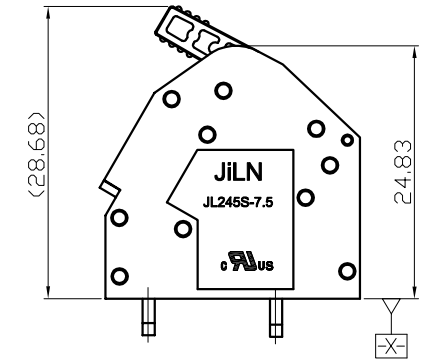

REVISION RECORD				
REV	ECN	DESCRIPTION	DRFT	DATE
A		NEW		22.9.3

NOTES1:  
 UL Standard  
 1. Rated voltage/current : 600V / 27A  
 2. Wire range : 24~10AWG

IEC Standard

1.	2	2	3
Pollution degree	II	III	III
Overvoltage category	II	III	III
Rate impulse voltage(KV)	8KV	8KV	8KV
Rate voltage(V)	1000V	1000V	1000V
Rate current(A)	41A		

NOTES2:  
 1. Dimension shall be interpreted per ASME Y14.5-2009  
 2. Pitch : 7.50mm, Poles : N=02~24P  
 3. Stripping length : 15~16mm  
 4. Operating temperature: -40°C~+105°C  
 5. Undimensioned tolerances:

Pitch range in mm		Nominal dimension range in mm						0.1/10
TO	Over	TO	Over	TO	Over	TO	Over	
6	6 TO 10	30	30 TO 60	60	60 TO 100	100	100 TO 150	<
	±0.15	±0.20	±0.30	±0.30	±0.50	±0.70	±1.00	±1.30
								±2°