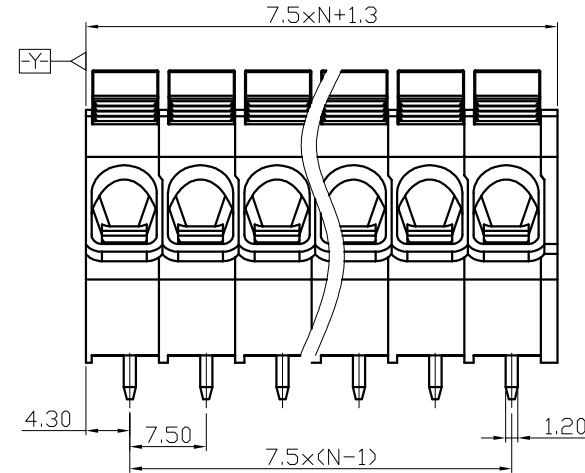

NOTES2:  
 1. Dimension shall be interpreted per ASME Y14.5-2009  
 2. Pitch : 7.50mm, Poles : N=02~24P  
 3. Stripping length : 15~16mm  
 4. Operating temperature: -40°C~+105°C  
 5. Undimensioned tolerances:

Pitch range in mm		Nominal dimension range in mm						0.1/10
TO	Over	TO	Over	TO	Over	TO	Over	
6	6 TO 10	30	30 TO 60	60	60 TO 100	100	100 TO 150	<
	±0.15	±0.20	±0.30	±0.30	±0.50	±0.70	±1.00	±1.30
								±2°

### Ordering Information

**JL245S - 750 XX G 0 1**

- Pitch: 750=7.5PH
- No. of pins: 1P~24P
- Housing Color: B=Black, G=Green, U=Blue, R=Red, W=White, Y=Yellow, O=Orange, E=Grey
- Packing: 0=Pe bag, T=Tube, A=Tray