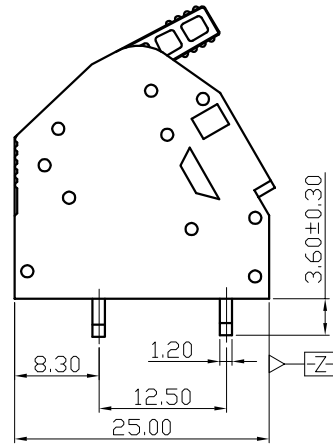

NOTES2:  
 1. Dimension shall be interpreted per ASME Y14.5-2009  
 2. Pitch : 7.50mm, Poles : N=02~24P  
 3. Stripping length : 15~16mm  
 4. Operating temperature: -40°C~+105°C  
 5. Undimensioned tolerances:

Pitch range in mm		Nominal dimension range in mm						0.1/10
TO	Over	TO	Over	TO	Over	TO	Over	
6	6 TO 10	30	30 TO 60	60	60 TO 100	100	100 TO 150	<
	±0.15	±0.20	±0.30	±0.30	±0.50	±0.70	±1.00	±1.30
								±2°