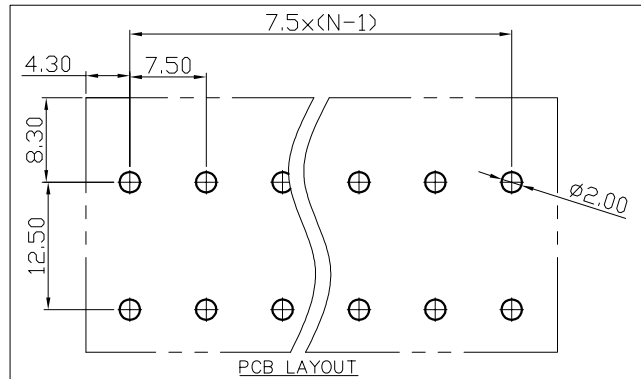

REVISION RECORD				
REV	ECN	DESCRIPTION	DRFT	DATE
A		NEW		22.9.3

NOTES1:
 UL Standard
 1. Rated voltage/current : 600V / 27A
 2. Wire range : 24~10AWG

IEC Standard

1.	2	2	3
Pollution degree	II	III	III
Overvoltage category	II	III	III
Rate impulse voltage(KV)	8KV	8KV	8KV
Rate voltage(V)	1000V	1000V	1000V
Rate current(A)	41A		

NOTES2:
 1. Dimension shall be interpreted per ASME Y14.5-2009
 2. Pitch : 7.50mm, Poles : N=02~24P
 3. Stripping length : 15~16mm
 4. Operating temperature: -40°C~+105°C
 5. Undimensioned tolerances:

Pitch range in mm		Nominal dimension range in mm						0.1/10
TO	Over	TO	Over	TO	Over	TO	Over	
6	6	10	10	30	30	60	60	100
10	10	24	24	60	60	100	100	150
								150
								±2*

6. RoHS Compliance

Ordering Information

JL245S - 750 XX G 0 1

- Pitch 750=7.5PH
- No. of pins 1P~24P
- Housing Color: B=Black, G=Green, U=Blue, R=Red, W=White, Y=Yellow, O=Orange, E=Grey
- Packing: 0=Pe bag, T=Tube, A=Tray

DRAW	SHUANGPING ZHENG	SCALE	FIT	东莞市锦凌电子有限公司 DONGGUAN JINLING ELECTRONIC CO.,LTD	
		UNIT	mm		
CHECK	LICHAD LIU	SIZE	A4		
		SHEET	1/1		
APPROVE	YONGLIANG GAO	PROJ.		PART NO.	JL245S-750XXG01
				TITLE	JL245S-7.5-XXP 弹簧式/绿色