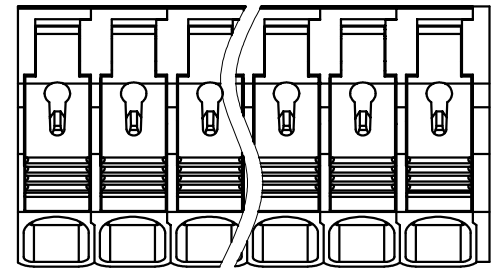

NOTES2:
 1. Dimension shall be interpreted per ASME Y14.5-2009
 2. Pitch : 7.50mm, Poles : N=02~24P
 3. Stripping length : 15~16mm
 4. Operating temperature: -40°C~+105°C
 5. Undimensioned tolerances:

Pitch range in mm		Nominal dimension range in mm						0.1/10
TO	Over	TO	Over	TO	Over	TO	Over	
6	6	10	10	30	30	60	60	100
10	10	24	24	60	60	100	100	150
								150
								±2*

6. RoHS Compliance

Ordering Information

JL245S - 750 XX G 0 1

- Pitch 750=7.5PH
- No. of pins 1P~24P
- Housing Color: B=Black, G=Green, U=Blue, R=Red, W=White, Y=Yellow, O=Orange, E=Grey
- Packing: 0=Pe bag, T=Tube, A=Tray

DRAW	SHUANGPING ZHENG	SCALE	FIT	东莞市锦凌电子有限公司 DONGGUAN JINLING ELECTRONIC CO.,LTD	
		UNIT	mm		
CHECK	LICHAD LIU	SIZE	A4		
		SHEET	1/1		
APPROVE	YONGLIANG GAO	PROJ.		PART NO.	JL245S-750XXG01
				TITLE	JL245S-7.5-XXP 弹簧式/绿色