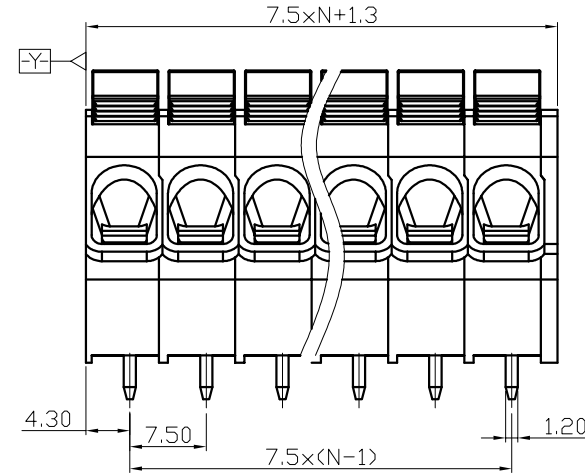

NOTES2:
 1. Dimension shall be interpreted per ASME Y14.5-2009
 2. Pitch : 7.50mm, Poles : N=02~24P
 3. Stripping length : 15~16mm
 4. Operating temperature: -40°C~+105°C
 5. Undimensioned tolerances:

Pitch range in mm		Nominal dimension range in mm						0.1/10
TO	Over	TO	Over	TO	Over	TO	Over	
6	6	10	10	30	30	60	60	100
10	10	24	24	60	60	100	100	150
								150
								±2*

6. RoHS Compliance

Ordering Information

JL245S - 750 XX G 0 1

- Pitch 750=7.5PH
- No. of pins 1P~24P
- Housing Color: B=Black, G=Green, U=Blue, R=Red, W=White, Y=Yellow, O=Orange, E=Grey
- Packing: 0=Pe bag, T=Tube, A=Tray

DRAW	SHUANGPING ZHENG	SCALE	FIT	东莞市锦凌电子有限公司 DONGGUAN JINLING ELECTRONIC CO.,LTD	
		UNIT	mm		
CHECK	LICHAD LIU	SIZE	A4		
		SHEET	1/1		
APPROVE	YONGLIANG GAO	PROJ.		PART NO.	JL245S-750XXG01
				TITLE	JL245S-7.5-XXP 弹簧式/绿色