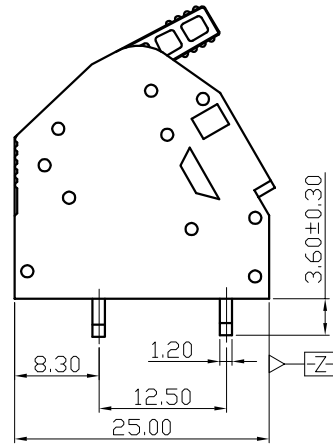

NOTES2:
 1. Dimension shall be interpreted per ASME Y14.5-2009
 2. Pitch : 7.50mm, Poles : N=02~24P
 3. Stripping length : 15~16mm
 4. Operating temperature: -40°C~+105°C
 5. Undimensioned tolerances:

Pitch range in mm		Nominal dimension range in mm						0.1/10
TO	Over	TO	Over	TO	Over	TO	Over	
6	6	10	10	30	30	60	60	100
10	10	24	24	60	60	100	100	150
								150
								±2*

6. RoHS Compliance

Ordering Information

JL245S - 750 XX G 0 1

- Pitch 750=7.5PH
- No. of pins 1P~24P
- Housing Color: B=Black, G=Green, U=Blue, R=Red, W=White, Y=Yellow, O=Orange, E=Grey
- Packing: 0=Pe bag, T=Tube, A=Tray

DRAW	SHUANGPING ZHENG	SCALE	FIT	东莞市锦凌电子有限公司 DONGGUAN JINLING ELECTRONIC CO.,LTD	
		UNIT	mm		
CHECK	LICHAD LIU	SIZE	A4		
		SHEET	1/1		
APPROVE	YONGLIANG GAO	PROJ.		PART NO.	JL245S-750XXG01
				TITLE	JL245S-7.5-XXP 弹簧式/绿色