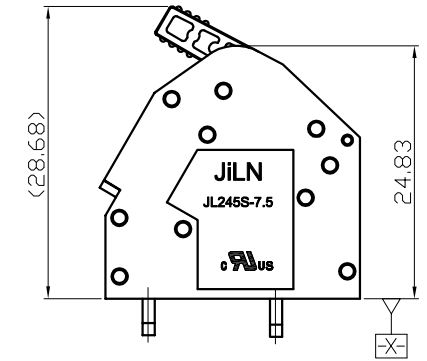

REVISION RECORD				
REV	ECN	DESCRIPTION	DRFT	DATE
A		NEW		22.9.3

NOTES1:
 UL Standard
 1. Rated voltage/current : 600V / 27A
 2. Wire range : 24~10AWG

IEC Standard

1.	2	2	3
Pollution degree	II	III	III
Overvoltage category	II	III	III
Rate impulse voltage(KV)	8KV	8KV	8KV
Rate voltage(V)	1000V	1000V	1000V
Rate current(A)	41A		

NOTES2:
 1. Dimension shall be interpreted per ASME Y14.5-2009
 2. Pitch : 7.50mm, Poles : N=02~24P
 3. Stripping length : 15~16mm
 4. Operating temperature: -40°C~+105°C
 5. Undimensioned tolerances:

Pitch range in mm		Nominal dimension range in mm						0.1/10
TO	Over	TO	Over	TO	Over	TO	Over	
6	6	10	10	30	30	60	60	100
10	10	24	24	60	60	100	100	150
								150
								±2*

6. RoHS Compliance

Ordering Information

JL245S - 750 XX G 0 1

- Pitch 750=7.5PH
- No. of pins 1P~24P
- Housing Color: B=Black, G=Green, U=Blue, R=Red, W=White, Y=Yellow, O=Orange, E=Grey
- Packing: 0=Pe bag, T=Tube, A=Tray

DRAW	SHUANGPING ZHENG	SCALE	FIT	东莞市锦凌电子有限公司 DONGGUAN JINLING ELECTRONIC CO.,LTD	
		UNIT	mm		
CHECK	LICHAD LIU	SIZE	A4		
		SHEET	1/1		
APPROVE	YONGLIANG GAO	PROJ.		PART NO.	JL245S-750XXG01
				TITLE	JL245S-7.5-XXP 弹簧式/绿色