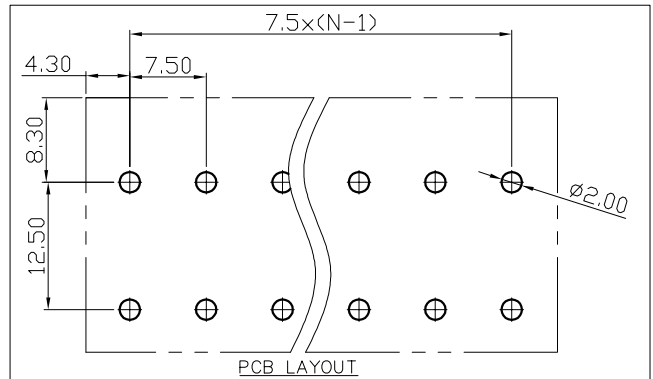

REVISION RECORD				
REV	ECN	DESCRIPTION	DRFT	DATE
A		NEW		22.9.3

NOTES1:
 UL Standard
 1. Rated voltage/current : 600V / 27A
 2. Wire range : 24~10AWG

IEC Standard

1. Pollution degree	2	2	3
Overvoltage category	II	III	III
Rate impulse voltage(KV)	8KV	8KV	8KV
Rate voltage(V)	1000V	1000V	1000V
Rate current(A)	41A		

NOTES2:
 1. Dimension shall be interpreted per ASME Y14.5-2009
 2. Pitch : 7.50mm, Poles : N=02~24P
 3. Stripping length : 15~16mm
 4. Operating temperature: -40°C~+105°C
 5. Undimensioned tolerances:

Pitch range in mm		Nominal dimension range in mm						0.1/10	
TO	Over	TO	Over	TO	Over	TO	Over		
6	6 TO 10	10	10 TO 24	30	30 TO 60	60	60 TO 100	100	150
	±0.15	±0.20	±0.30	±0.30	±0.50	±0.70	±1.00	±1.30	±2*

6. RoHS Compliance

Ordering Information

JL245S - 750 XX G 0 1

- Pitch: 750=7.5PH
- No. of pins: 1P~24P
- Housing Color: B=Black, G=Green, U=Blue, R=Red, W=White, Y=Yellow, O=Orange, E=Grey
- Packing: 0=Pe bag, T=Tube, A=Tray