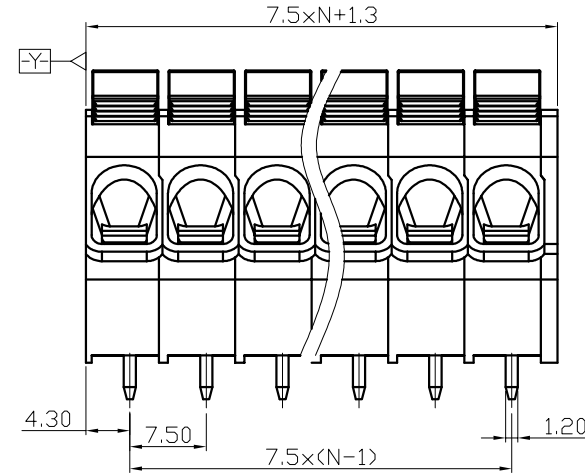

NOTES2:
 1. Dimension shall be interpreted per ASME Y14.5-2009
 2. Pitch : 7.50mm, Poles : N=02~24P
 3. Stripping length : 15~16mm
 4. Operating temperature: -40°C~+105°C
 5. Undimensioned tolerances:

Pitch range in mm		Nominal dimension range in mm						0.1/10	
TO	Over	TO	Over	TO	Over	TO	Over		
6	6 TO 10	10	10 TO 24	30	30 TO 60	60	60 TO 100	100	150
	±0.15	±0.20	±0.30	±0.30	±0.50	±0.70	±1.00	±1.30	±2*

6. RoHS Compliance

Ordering Information

JL245S - 750 XX G 0 1

- Pitch: 750=7.5PH
- No. of pins: 1P~24P
- Housing Color: B=Black, G=Green, U=Blue, R=Red, W=White, Y=Yellow, O=Orange, E=Grey
- Packing: 0=Pe bag, T=Tube, A=Tray