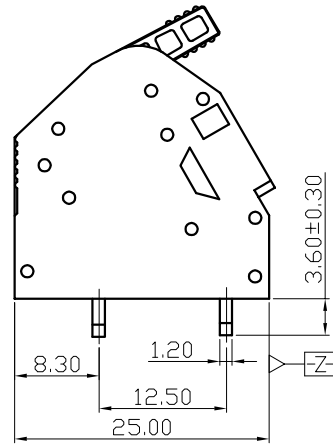

NOTES2:
 1. Dimension shall be interpreted per ASME Y14.5-2009
 2. Pitch : 7.50mm, Poles : N=02~24P
 3. Stripping length : 15~16mm
 4. Operating temperature: -40°C~+105°C
 5. Undimensioned tolerances:

Pitch range in mm		Nominal dimension range in mm						0.1/10	
TO	Over	TO	Over	TO	Over	TO	Over		
6	6 TO 10	10	10 TO 24	30	30 TO 60	60	60 TO 100	100	150
	±0.15	±0.20	±0.30	±0.30	±0.50	±0.70	±1.00	±1.30	±2*