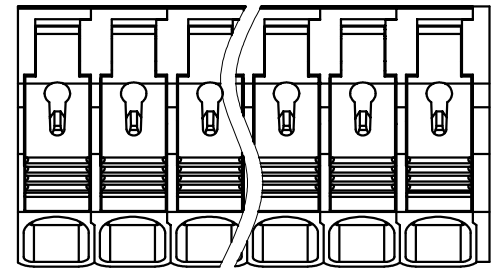

NOTES2:
 1. Dimension shall be interpreted per ASME Y14.5-2009
 2. Pitch : 7.50mm, Poles : N=02~24P
 3. Stripping length : 15~16mm
 4. Operating temperature: -40°C~+105°C
 5. Undimensioned tolerances:

Pitch range in mm		Nominal dimension range in mm						0.1/10	
TO	Over	TO	Over	TO	Over	TO	Over		
6	6 TO 10	10	10 TO 24	30	30 TO 60	60	60 TO 100	100	150
	±0.15	±0.20	±0.30	±0.30	±0.50	±0.70	±1.00	±1.30	±2*