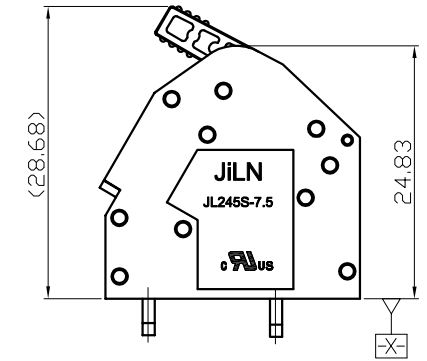

REVISION RECORD				
REV	ECN	DESCRIPTION	DRFT	DATE
A		NEW		22.9.3

NOTES1:
 UL Standard
 1. Rated voltage/current : 600V / 27A
 2. Wire range : 24~10AWG

IEC Standard

1. Pollution degree	2	2	3
Overvoltage category	II	III	III
Rate impulse voltage(KV)	8KV	8KV	8KV
Rate voltage(V)	1000V	1000V	1000V
Rate current(A)	41A		

NOTES2:
 1. Dimension shall be interpreted per ASME Y14.5-2009
 2. Pitch : 7.50mm, Poles : N=02~24P
 3. Stripping length : 15~16mm
 4. Operating temperature: -40°C~+105°C
 5. Undimensioned tolerances:

Pitch range in mm		Nominal dimension range in mm						0.1/10	
TO	Over	TO	Over	TO	Over	TO	Over		
6	6 TO 10	10	10 TO 24	30	30 TO 60	60	60 TO 100	100	150
	±0.15	±0.20	±0.30	±0.30	±0.50	±0.70	±1.00	±1.30	±2*

6. RoHS Compliance

Ordering Information

JL245S - 750 XX G 0 1

- Pitch: 750=7.5PH
- No. of pins: 1P~24P
- Housing Color: B=Black, G=Green, U=Blue, R=Red, W=White, Y=Yellow, O=Orange, E=Grey
- Packing: 0=Pe bag, T=Tube, A=Tray