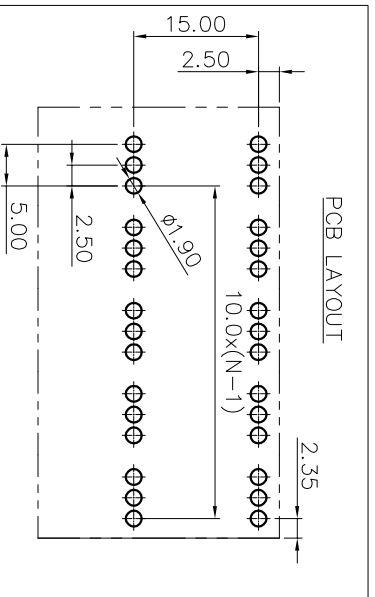

2. Wire range : 0.2~16.0mm²

NOTES2:

- 1. Dimension shall be interpreted per ASME Y14.5-2009
- 2. Stripping length : 17~18mm
- 3. Operating temperature: -40°C~+105°C
- 4. Undimensioned tolerances:
- 5. RoHS Compliance

Pitch range in mm		Nominal dimension range in mm		Tolerance	
Over	TO	Over	TO	Over	TO
6	10	30	60	100	150
10	24	30	60	100	150
±0.15	±0.20	±0.30	±0.50	±0.70	±1.00
				±1.30	±2*

Ordering Information

JL271R - 100 XX G 0 1

Pitch 100=10.0PH
 No. of pins 1P~24P
 Housing Color B=Black G=Green U=Blue R=Red W=White Y=Yellow D=Orange E=Grey
 Packing 0=Pe 1=Box T=Tube A=Tray

REVISION RECORD			
REV	ECN	DESCRIPTION	DRFT DATE
A0		NEW	21.08.21

DRAW	SHUANGPING ZHENG	SCALE	FIT	<p>JLN 东莞市锦凌电子有限公司 DONGGUAN JINLING ELECTRONIC CO., LTD</p>
CHECK	LICHAD LIU	UNIT	mm	
APPROVE	YONGLIANG GAO	SIZE	A4	
		SHEET	1/1	PART NO.
		PRD		JL271R-100XXG01
				TITLE:
				JL271R-10.0-XXP弹簧式/弯脚/双排绿色