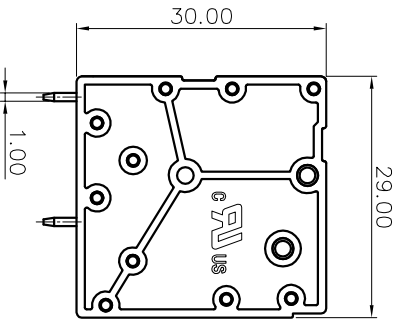

2. Wire range : 0.2~16.0mm²

NOTES2:

- 1. Dimension shall be interpreted per ASME Y14.5-2009
- 2. Stripping length : 17~18mm
- 3. Operating temperature: -40°C~+105°C
- 4. Undimensioned tolerances:
- 5. RoHS Compliance

Pitch range in mm		Nominal dimension range in mm		Tolerance	
Over	TO	Over	TO	Over	TO
6	10	30	60	100	150
10	24	30	60	100	150
±0.15	±0.20	±0.30	±0.50	±0.70	±1.00
				±1.30	±2*

Ordering Information

JL271R - 100 XX G 0 1

Pitch 100=10.0PH
 No. of pins 1P~24P
 Housing Color B=Black G=Green U=Blue R=Red W=White Y=Yellow D=Orange E=Grey
 Packing 0=Pe 1=Box T=Tube A=Tray

REVISION RECORD			
REV	ECN	DESCRIPTION	DRFT DATE
A0		NEW	21.08.21

DRAW	SHUANGPING ZHENG	SCALE	FIT	<p>JLN 东莞市锦凌电子有限公司 DONGGUAN JINLING ELECTRONIC CO., LTD</p>
CHECK	LICHAD LIU	UNIT	mm	
APPROVE	YONGLIANG GAO	SIZE	A4	
		SHEET	1/1	PART NO.
		PRD		JL271R-100XXG01
				TITLE:
				JL271R-10.0-XXP弹簧式/弯脚/双排绿色