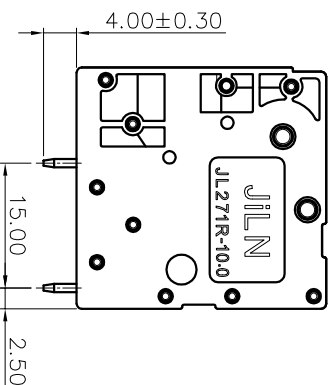

2. Wire range : 0.2~16.0mm²

NOTES2:

- 1. Dimension shall be interpreted per ASME Y14.5-2009
- 2. Stripping length : 17~18mm
- 3. Operating temperature: -40°C~+105°C
- 4. Undimensioned tolerances:
- 5. RoHS Compliance

Pitch range in mm		Nominal dimension range in mm		Tolerance	
Over	TO	Over	TO	Over	TO
6	10	30	60	100	150
10	24	30	60	100	150
±0.15	±0.20	±0.30	±0.50	±0.70	±1.00
				±1.30	±2*

Ordering Information

JL271R - 100 XX G 0 1

Pitch 100=10.0PH
 No. of pins 1P~24P
 Housing Color B=Black G=Green U=Blue R=Red W=White Y=Yellow D=Orange E=Grey
 Packing 0=Pe 1=Box T=Tube A=Tray

REVISION RECORD			
REV	ECN	DESCRIPTION	DRFT DATE
A0		NEW	21.08.21

DRAW	SHUANGPING ZHENG	SCALE	FIT	<p>JLN 东莞市锦凌电子有限公司 DONGGUAN JINLING ELECTRONIC CO., LTD</p>
CHECK	LICHAD LIU	UNIT	mm	
APPROVE	YONGLIANG GAO	SIZE	A4	
		SHEET	1/1	PART NO.
		PRD		JL271R-100XXG01
				TITLE:
				JL271R-10.0-XXP弹簧式/弯脚/双排绿色