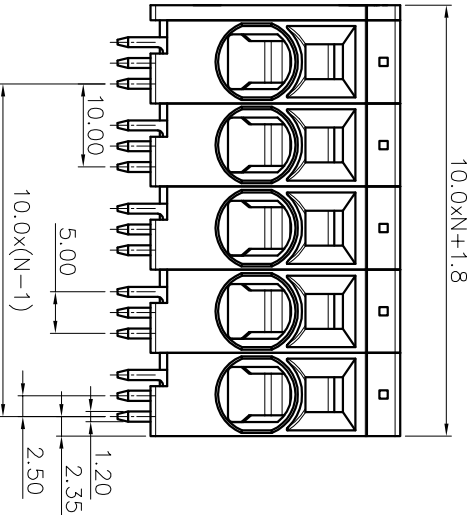

2. Wire range : 0.2~16.0mm²

NOTES2:

- 1. Dimension shall be interpreted per ASME Y14.5-2009
- 2. Stripping length : 17~18mm
- 3. Operating temperature: -40°C~+105°C
- 4. Undimensioned tolerances:
- 5. RoHS Compliance

Pitch range in mm		Nominal dimension range in mm		Tolerance	
Over	TO	Over	TO	Over	TO
6	10	30	60	100	150
10	24	30	60	100	150
±0.15	±0.20	±0.30	±0.50	±0.70	±1.00
				±1.30	±2*

Ordering Information

JL271R - 100 XX G 0 1

Pitch 100=10.0PH
 No. of pins 1P~24P
 Housing Color B=Black G=Green U=Blue R=Red W=White Y=Yellow D=Orange E=Grey
 Packing 0=Pe 1=Box T=Tube A=Tray

REVISION RECORD			
REV	ECN	DESCRIPTION	DRFT DATE
A0		NEW	21.08.21

DRAW	SHUANGPING ZHENG	SCALE	FIT	<p>JLN 东莞市锦凌电子有限公司 DONGGUAN JINLING ELECTRONIC CO., LTD</p>
CHECK	LICHAD LIU	UNIT	mm	
APPROVE	YONGLIANG GAO	SIZE	A4	
		SHEET	1/1	PART NO.
		PRD		JL271R-100XXG01
				TITLE:
				JL271R-10.0-XXP弹簧式/弯脚/双排绿色