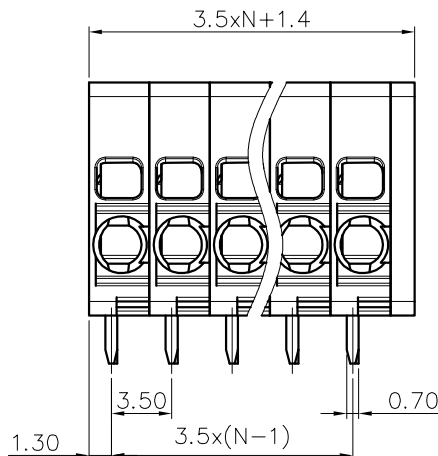

1. Pollution degree	2	2	3
Overvoltage category	II	III	III
Rate impulse voltage(KV)	2.5KV	2.5KV	2.5KV
Rate voltage(V)	400V	200V	160V
Rate current(A)	17.5A		

2.Wire range : 0.2~1.5mm²

NOTES2:

- 1.Dimension shall be interpreted per ASME Y14.5-2009
- 2.Pitch : 3.50mm, Poles : N=01~24P
- 3.Stripping length : 10mm
- 4.Operating temperature:-40°C~+105°C
- 5.Undimensioned tolerances:

Pitch range in mm			Nominal dimension range in mm					-	∩	□
To	Over To	Over To	To	Over To	Over To	Over To	Over To	0.1/10		
6	10	24	30	30	60	100	150	<		
±0.15	±0.20	±0.30	±0.30	±0.50	±0.70	±1.00	±1.30	±2'		

6.RoHS Compliance

Ordering Information

JL271R - 350 XX G 0 1

- Pitch
350=3.5PH
- No.of pins
1P~24P
- Housing Color
B=Black
G=Green
U=Blue
R=Red
W=White
Y=Yellow
O=Orange
E=Grey
- Packing

DRAW	SHUANGPING ZHENG	SCALE	FIT	东莞市锦凌电子有限公司 DONGGUAN JINLING ELECTRONIC CO.,LTD	
		UNIT	mm		
CHECK	LICHAD LIU	SIZE	A4		
		SHEET	1/1		
APPROVE	YONGLIANG GAO	PROJ.		PART NO.	JL271R-350XXG01
				TITLE:	JL271R-3.5-XXP弹簧式/弯脚/双排/绿色