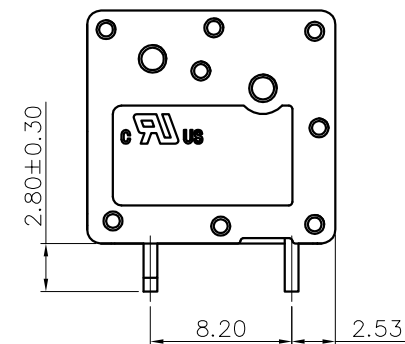

1. Pollution degree	2	2	3
Overvoltage category	II	III	III
Rate impulse voltage(KV)	2.5KV	2.5KV	2.5KV
Rate voltage(V)	400V	200V	160V
Rate current(A)	17.5A		

2.Wire range : 0.2~1.5mm²

NOTES2:

- 1.Dimension shall be interpreted per ASME Y14.5-2009
- 2.Pitch : 3.50mm, Poles : N=01~24P
- 3.Stripping length : 10mm
- 4.Operating temperature:-40°C~+105°C
- 5.Undimensioned tolerances:

Pitch range in mm			Nominal dimension range in mm					-	∩	□
To	Over To	Over To	To	Over To	Over To	Over To	Over To	0.1/10		
6	10	24	30	30	60	100	150	<		
±0.15	±0.20	±0.30	±0.30	±0.50	±0.70	±1.00	±1.30	±2'		

6.RoHS Compliance

Ordering Information

JL271R - 350 XX G 0 1

- Pitch
350=3.5PH
- No.of pins
1P~24P
- Housing Color
B=Black
G=Green
U=Blue
R=Red
W=White
Y=Yellow
O=Orange
E=Grey
- Packing

DRAW	SHUANGPING ZHENG	SCALE	FIT	东莞市锦凌电子有限公司 DONGGUAN JINLING ELECTRONIC CO.,LTD	
		UNIT	mm		
CHECK	LICHAD LIU	SIZE	A4		
		SHEET	1/1		
APPROVE	YONGLIANG GAO	PROJ.		PART NO.	JL271R-350XXG01
				TITLE:	JL271R-3.5-XXP弹簧式/弯脚/双排/绿色