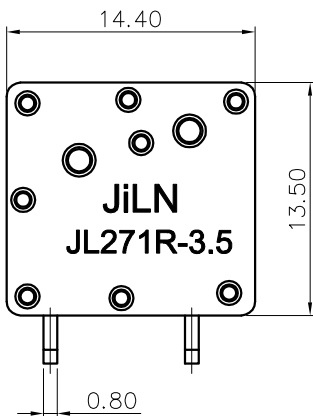

REVISION RECORD				
REV	ECN	DESCRIPTION	DRFT	DATE
A0		NEW		21.06.30

NOTES1:

UL Standard

- 1.Rated voltage/current : 300V / 10A
- 2.Withstanding voltage : AC1600V/1Min.
- 3.Wire range : 24~16AWG

IEC Standard

1. Pollution degree	2	2	3
Overvoltage category	II	III	III
Rate impulse voltage(KV)	2.5KV	2.5KV	2.5KV
Rate voltage(V)	400V	200V	160V
Rate current(A)	17.5A		

2.Wire range : 0.2~1.5mm²

NOTES2:

- 1.Dimension shall be interpreted per ASME Y14.5-2009
- 2.Pitch : 3.50mm, Poles : N=01~24P
- 3.Stripping length : 10mm
- 4.Operating temperature:-40°C~+105°C
- 5.Undimensioned tolerances:

Pitch range in mm			Nominal dimension range in mm					-	∩	□
To	Over To	Over To	To	Over To	Over To	Over To	Over To	0.1/10		
6	10	24	30	30	60	100	150	<		
±0.15	±0.20	±0.30	±0.30	±0.50	±0.70	±1.00	±1.30	±2'		

6.RoHS Compliance

Ordering Information

JL271R - 350 XX G 0 1

- Pitch
350=3.5PH
- No.of pins
1P~24P
- Housing Color
B=Black
G=Green
U=Blue
R=Red
W=White
Y=Yellow
O=Orange
E=Grey
- Packing

DRAW	SHUANGPING ZHENG	SCALE	FIT	东莞市锦凌电子有限公司 DONGGUAN JINLING ELECTRONIC CO.,LTD	
		UNIT	mm		
CHECK	LICHAD LIU	SIZE	A4		
		SHEET	1/1		
APPROVE	YONGLIANG GAO	PROJ.		PART NO.	JL271R-350XXG01
				TITLE:	JL271R-3.5-XXP弹簧式/弯脚/双排/绿色