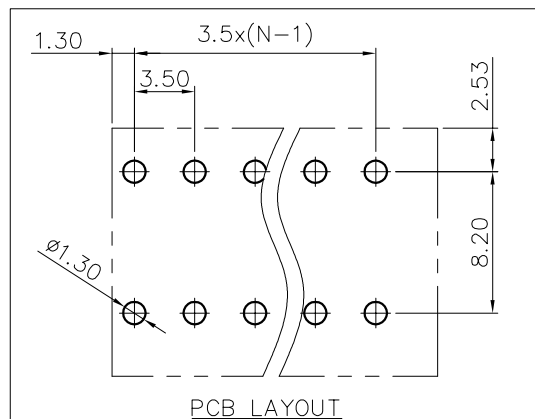

1. Pollution degree	2	2	3
Overvoltage category	II	III	III
Rate impulse voltage(KV)	2.5KV	2.5KV	2.5KV
Rate voltage(V)	400V	200V	160V
Rate current(A)	17.5A		

2.Wire range : 0.2~1.5mm²

NOTES2:

- 1.Dimension shall be interpreted per ASME Y14.5-2009
- 2.Pitch : 3.50mm, Poles : N=01~24P
- 3.Stripping length : 10mm
- 4.Operating temperature:-40°C~+105°C
- 5.Undimensioned tolerances:

Pitch range in mm			Nominal dimension range in mm					-	∩	□
To	Over To	Over To	To	Over To	Over To	Over To	Over To	0.1/10		
6	10	24	30	30	60	100	150	<		
±0.15	±0.20	±0.30	±0.30	±0.50	±0.70	±1.00	±1.30	±2'		

6.RoHS Compliance

Ordering Information

JL271R - 350 XX G 0 1

- Pitch
350=3.5PH
- No.of pins
1P~24P
- Housing Color
B=Black
G=Green
U=Blue
R=Red
W=White
Y=Yellow
O=Orange
E=Grey
- Packing

DRAW	SHUANGPING ZHENG	SCALE	FIT	东莞市锦凌电子有限公司 DONGGUAN JINLING ELECTRONIC CO.,LTD	
		UNIT	mm		
CHECK	LICHAD LIU	SIZE	A4		
		SHEET	1/1		
APPROVE	YONGLIANG GAO	PROJ.		PART NO.	JL271R-350XXG01
				TITLE:	JL271R-3.5-XXP弹簧式/弯脚/双排/绿色