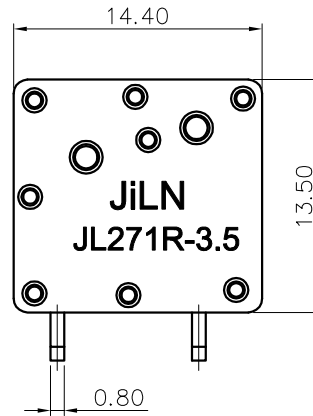

REVISION RECORD				
REV	ECN	DESCRIPTION	DRFT	DATE
A0		NEW		21.06.30

NOTES1:

UL Standard

- 1.Rated voltage/current : 300V / 10A
- 2.Withstanding voltage : AC1600V/1Min.
- 3.Wire range : 24~16AWG

IEC Standard

1. Pollution degree	2	2	3
Overvoltage category	II	III	III
Rate impulse voltage(KV)	2.5KV	2.5KV	2.5KV
Rate voltage(V)	400V	200V	160V
Rate current(A)	17.5A		

2.Wire range : 0.2~1.5mm<sup>2</sup>

NOTES2:

- 1.Dimension shall be interpreted per ASME Y14.5-2009
- 2.Pitch : 3.50mm, Poles : N=01~24P
- 3.Stripping length : 10mm
- 4.Operating temperature:-40°C~+105°C
- 5.Undimensioned tolerances:

Pitch range in mm			Nominal dimension range in mm					-	∩	□
To	Over To	Over To	To	Over To	Over To	Over To	Over To	0.1/10		
6	10	24	30	30	60	100	150	<		
±0.15	±0.20	±0.30	±0.30	±0.50	±0.70	±1.00	±1.30	±2'		

## Ordering Information

DRAW	SHUANGPING ZHENG	SCALE	FIT	东莞市锦凌电子有限公司 DONGGUAN JINLING ELECTRONIC CO.,LTD	
		UNIT	mm		
CHECK	LICHAD LIU	SIZE	A4		
		SHEET	1/1		
APPROVE	YONGLIANG GAO	PROJ.		PART NO.	JL271R-350XXG01
				TITLE:	JL271R-3.5-XXP弹簧式/弯脚/双排/绿色