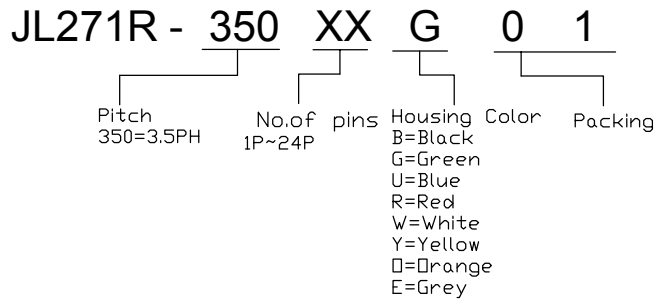

REVISION RECORD				
REV	ECN	DESCRIPTION	DRFT	DATE
A0		NEW		21.06.30

NOTES1:

UL Standard

- 1.Rated voltage/current : 300V / 10A
- 2.Withstanding voltage : AC1600V/1Min.
- 3.Wire range : 24~16AWG

IEC Standard

1. Pollution degree	2	2	3
Overvoltage category	II	III	III
Rate impulse voltage(KV)	2.5KV	2.5KV	2.5KV
Rate voltage(V)	400V	200V	160V
Rate current(A)	17.5A		

2.Wire range : 0.2~1.5mm²

NOTES2:

- 1.Dimension shall be interpreted per ASME Y14.5-2009
- 2.Pitch : 3.50mm, Poles : N=01~24P
- 3.Stripping length : 10mm
- 4.Operating temperature:-40°C~+105°C
- 5.Undimensioned tolerances:

Pitch range in mm			Nominal dimension range in mm					-	∩	□
To	Over To	Over To	To	Over To	Over To	Over To	Over To	0.1/10		
6	10	24	30	30	60	100	150	<		
±0.15	±0.20	±0.30	±0.30	±0.50	±0.70	±1.00	±1.30	±2'		

6.RoHS Compliance

Ordering Information

DRAW	SHUANGPING ZHENG	SCALE	FIT	东莞市锦凌电子有限公司 DONGGUAN JINLING ELECTRONIC CO.,LTD	
		UNIT	mm		
CHECK	LICHAD LIU	SIZE	A4		
		SHEET	1/1		
APPROVE	YONGLIANG GAO	PROJ.		PART NO.	JL271R-350XXG01
				TITLE:	JL271R-3.5-XXP弹簧式/弯脚/双排/绿色