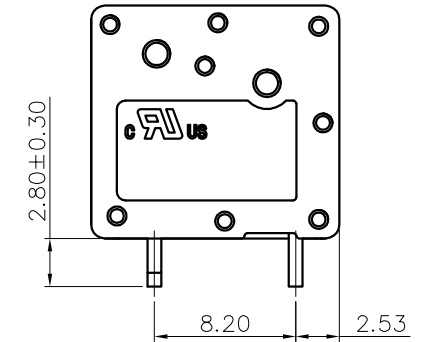

1. Pollution degree	2	2	3
Overvoltage category	II	III	III
Rate impulse voltage(KV)	2.5KV	2.5KV	2.5KV
Rate voltage(V)	400V	200V	160V
Rate current(A)	17.5A		

2.Wire range : 0.2~1.5mm<sup>2</sup>

NOTES2:

- 1.Dimension shall be interpreted per ASME Y14.5-2009
- 2.Pitch : 3.50mm, Poles : N=01~24P
- 3.Stripping length : 10mm
- 4.Operating temperature:-40°C~+105°C
- 5.Undimensioned tolerances:

Pitch range in mm			Nominal dimension range in mm					-	∩	□
To	Over To	Over To	To	Over To	Over To	Over To	Over To	0.1/10		
6	10	24	30	30	60	100	150	<		
±0.15	±0.20	±0.30	±0.30	±0.50	±0.70	±1.00	±1.30	±2'		

## Ordering Information

DRAW	SHUANGPING ZHENG	SCALE	FIT	东莞市锦凌电子有限公司 DONGGUAN JINLING ELECTRONIC CO.,LTD	
		UNIT	mm		
CHECK	LICHAD LIU	SIZE	A4		
		SHEET	1/1		
APPROVE	YONGLIANG GAO	PROJ.		PART NO.	JL271R-350XXG01
				TITLE:	JL271R-3.5-XXP弹簧式/弯脚/双排/绿色