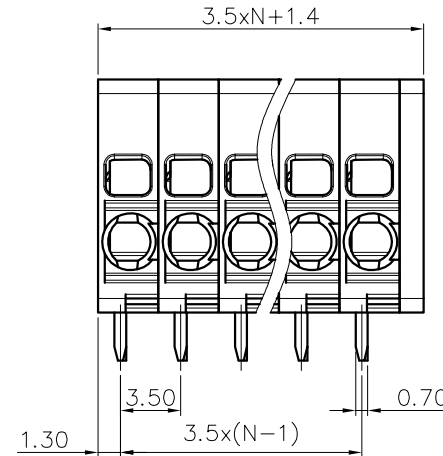

REVISION RECORD				
REV	ECN	DESCRIPTION	DRFT	DATE
A0		NEW		21.06.30

NOTES1:

UL Standard

- 1.Rated voltage/current : 300V / 10A
- 2.Withstanding voltage : AC1600V/1Min.
- 3.Wire range : 24~16AWG

IEC Standard

1. Pollution degree	2	2	3
Overvoltage category	II	III	III
Rate impulse voltage(KV)	2.5KV	2.5KV	2.5KV
Rate voltage(V)	400V	200V	160V
Rate current(A)	17.5A		

2.Wire range : 0.2~1.5mm²

NOTES2:

- 1.Dimension shall be interpreted per ASME Y14.5-2009
- 2.Pitch : 3.50mm, Poles : N=01~24P
- 3.Stripping length : 10mm
- 4.Operating temperature:-40°C~+105°C
- 5.Undimensioned tolerances:

Pitch range in mm			Nominal dimension range in mm					-	∩	□
To	Over To	Over To	To	Over To	Over To	Over To	Over To	0.1/10		
6	10	24	30	30	60	100	150	<		
±0.15	±0.20	±0.30	±0.30	±0.50	±0.70	±1.00	±1.30	±2'		

6.RoHS Compliance

Ordering Information

DRAW	SHUANGPING ZHENG	SCALE	FIT	东莞市锦凌电子有限公司 DONGGUAN JINLING ELECTRONIC CO.,LTD	
		UNIT	mm		
CHECK	LICHAD LIU	SIZE	A4		
		SHEET	1/1		
APPROVE	YONGLIANG GAO	PROJ.		PART NO.	JL271R-350XXG01
				TITLE:	JL271R-3.5-XXP弹簧式/弯脚/双排/绿色