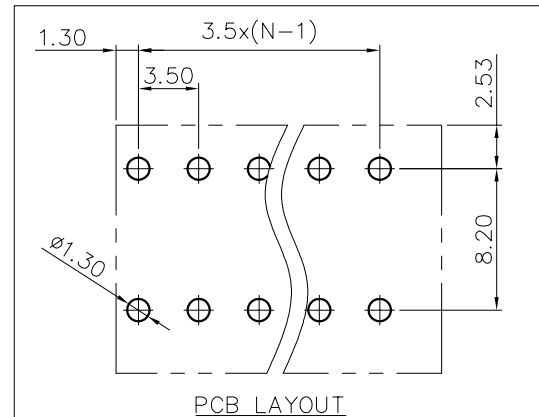

REVISION RECORD				
REV	ECN	DESCRIPTION	DRFT	DATE
A0		NEW		21.06.30

NOTES1:

UL Standard

- 1.Rated voltage/current : 300V / 10A
- 2.Withstanding voltage : AC1600V/1Min.
- 3.Wire range : 24~16AWG

IEC Standard

1. Pollution degree	2	2	3
Overvoltage category	II	III	III
Rate impulse voltage(KV)	2.5KV	2.5KV	2.5KV
Rate voltage(V)	400V	200V	160V
Rate current(A)	17.5A		

2.Wire range : 0.2~1.5mm²

NOTES2:

- 1.Dimension shall be interpreted per ASME Y14.5-2009
- 2.Pitch : 3.50mm, Poles : N=01~24P
- 3.Stripping length : 10mm
- 4.Operating temperature:-40°C~+105°C
- 5.Undimensioned tolerances:

Pitch range in mm			Nominal dimension range in mm					-	∩	□
To	Over To	Over To	To	Over To	Over To	Over To	Over To	0.1/10		
6	10	24	30	30	60	100	150	<		
±0.15	±0.20	±0.30	±0.30	±0.50	±0.70	±1.00	±1.30	±2'		

6.RoHS Compliance

Ordering Information

DRAW	SHUANGPING ZHENG	SCALE	FIT	东莞市锦凌电子有限公司 DONGGUAN JINLING ELECTRONIC CO.,LTD	
		UNIT	mm		
CHECK	LICHAD LIU	SIZE	A4		
		SHEET	1/1		
APPROVE	YONGLIANG GAO	PROJ.		PART NO.	JL271R-350XXG01
				TITLE:	JL271R-3.5-XXP弹簧式/弯脚/双排/绿色