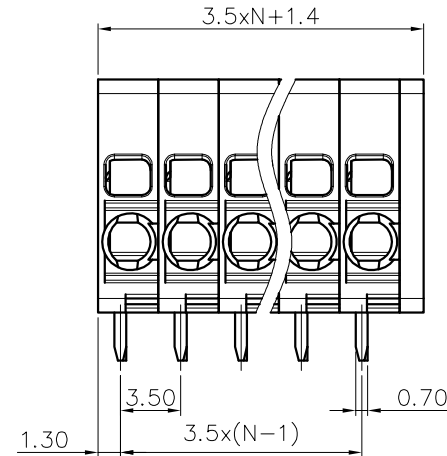

1. Pollution degree	2	2	3
Overvoltage category	II	III	III
Rate impulse voltage(KV)	2.5KV	2.5KV	2.5KV
Rate voltage(V)	400V	200V	160V
Rate current(A)	17.5A		

2.Wire range : 0.2~1.5mm²

NOTES2:

- 1.Dimension shall be interpreted per ASME Y14.5-2009
- 2.Pitch : 3.50mm, Poles : N=01~24P
- 3.Stripping length : 10mm
- 4.Operating temperature:-40°C~+105°C
- 5.Undimensioned tolerances:

Pitch range in mm			Nominal dimension range in mm					-	∩	□
To	Over To	Over To	To	Over To	Over To	Over To	Over To	0.1/10		
6	10	24	30	30	60	100	150	<		
±0.15	±0.20	±0.30	±0.30	±0.50	±0.70	±1.00	±1.30	±2'		

6.RoHS Compliance

Ordering Information

JL271R - 350 XX G 0 1

- Pitch 350=3.5PH
- No.of pins 1P~24P
- Housing Color: B=Black, G=Green, U=Blue, R=Red, W=White, Y=Yellow, O=Orange, E=Grey
- Packing

DRAW	SHUANGPING ZHENG	SCALE	FIT	东莞市锦凌电子有限公司 DONGGUAN JINLING ELECTRONIC CO.,LTD	
		UNIT	mm		
CHECK	LICHAD LIU	SIZE	A4		
		SHEET	1/1		
APPROVE	YONGLIANG GAO	PROJ.		PART NO.	JL271R-350XXG01
				TITLE:	JL271R-3.5-XXP弹簧式/弯脚/双排/绿色