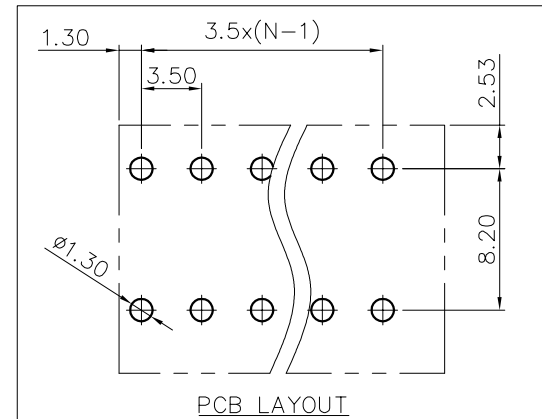

1. Pollution degree	2	2	3
Overvoltage category	II	III	III
Rate impulse voltage(KV)	2.5KV	2.5KV	2.5KV
Rate voltage(V)	400V	200V	160V
Rate current(A)	17.5A		

2.Wire range : 0.2~1.5mm²

NOTES2:

- 1.Dimension shall be interpreted per ASME Y14.5-2009
- 2.Pitch : 3.50mm, Poles : N=01~24P
- 3.Stripping length : 10mm
- 4.Operating temperature:-40°C~+105°C
- 5.Undimensioned tolerances:

Pitch range in mm			Nominal dimension range in mm					-	∩	□
To	Over To	Over To	To	Over To	Over To	Over To	Over To	0.1/10		
6	10	24	30	30	60	100	150	<		
±0.15	±0.20	±0.30	±0.30	±0.50	±0.70	±1.00	±1.30	±2'		

6.RoHS Compliance

Ordering Information

JL271R - 350 XX G 0 1

- Pitch 350=3.5PH
- No.of pins 1P~24P
- Housing Color: B=Black, G=Green, U=Blue, R=Red, W=White, Y=Yellow, O=Orange, E=Grey
- Packing

DRAW	SHUANGPING ZHENG	SCALE	FIT	东莞市锦凌电子有限公司 DONGGUAN JINLING ELECTRONIC CO.,LTD	
		UNIT	mm		
CHECK	LICHAD LIU	SIZE	A4		
		SHEET	1/1		
APPROVE	YONGLIANG GAO	PROJ.		PART NO.	JL271R-350XXG01
				TITLE:	JL271R-3.5-XXP弹簧式/弯脚/双排/绿色