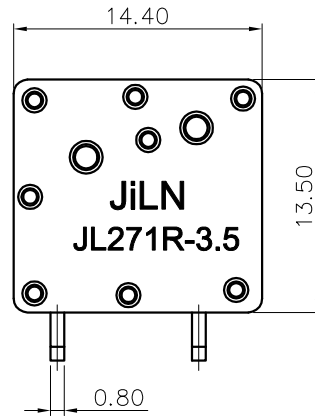

REVISION RECORD				
REV	ECN	DESCRIPTION	DRFT	DATE
A0		NEW		21.06.30

NOTES1:

UL Standard

- 1.Rated voltage/current : 300V / 10A
- 2.Withstanding voltage : AC1600V/1Min.
- 3.Wire range : 24~16AWG

IEC Standard

1. Pollution degree	2	2	3
Overvoltage category	II	III	III
Rate impulse voltage(KV)	2.5KV	2.5KV	2.5KV
Rate voltage(V)	400V	200V	160V
Rate current(A)	17.5A		

2.Wire range : 0.2~1.5mm²

NOTES2:

- 1.Dimension shall be interpreted per ASME Y14.5-2009
- 2.Pitch : 3.50mm, Poles : N=01~24P
- 3.Stripping length : 10mm
- 4.Operating temperature:-40°C~+105°C
- 5.Undimensioned tolerances:

Pitch range in mm			Nominal dimension range in mm					-	∩	□
To	Over To	Over To	To	Over To	Over To	Over To	Over To	0.1/10		
6	10	24	30	30	60	100	150	<		
±0.15	±0.20	±0.30	±0.30	±0.50	±0.70	±1.00	±1.30	±2'		

6.RoHS Compliance

Ordering Information

JL271R - 350 XX G 0 1

- Pitch 350=3.5PH
- No.of pins 1P~24P
- Housing Color: B=Black, G=Green, U=Blue, R=Red, W=White, Y=Yellow, O=Orange, E=Grey
- Packing

DRAW	SHUANGPING ZHENG	SCALE	FIT	东莞市锦凌电子有限公司 DONGGUAN JINLING ELECTRONIC CO.,LTD	
		UNIT	mm		
CHECK	LICHAD LIU	SIZE	A4		
		SHEET	1/1		
APPROVE	YONGLIANG GAO	PROJ.		PART NO.	JL271R-350XXG01
				TITLE:	JL271R-3.5-XXP弹簧式/弯脚/双排/绿色