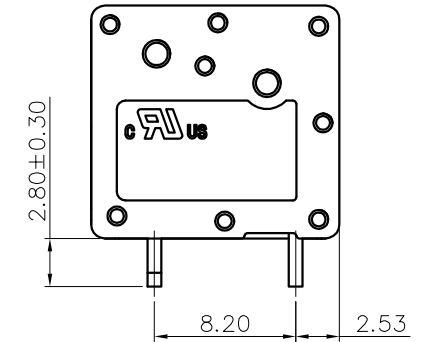

1. Pollution degree	2	2	3
Overvoltage category	II	III	III
Rate impulse voltage(KV)	2.5KV	2.5KV	2.5KV
Rate voltage(V)	400V	200V	160V
Rate current(A)	17.5A		

2.Wire range : 0.2~1.5mm²

NOTES2:

- 1.Dimension shall be interpreted per ASME Y14.5-2009
- 2.Pitch : 3.50mm, Poles : N=01~24P
- 3.Stripping length : 10mm
- 4.Operating temperature:-40°C~+105°C
- 5.Undimensioned tolerances:

Pitch range in mm			Nominal dimension range in mm					-	∩	□
To	Over To	Over To	To	Over To	Over To	Over To	Over To	0.1/10		
6	10	24	30	30	60	100	150	<		
±0.15	±0.20	±0.30	±0.30	±0.50	±0.70	±1.00	±1.30	±2'		

6.RoHS Compliance

Ordering Information

JL271R - 350 XX G 0 1

- Pitch 350=3.5PH
- No.of pins 1P~24P
- Housing Color: B=Black, G=Green, U=Blue, R=Red, W=White, Y=Yellow, O=Orange, E=Grey
- Packing

DRAW	SHUANGPING ZHENG	SCALE	FIT	东莞市锦凌电子有限公司 DONGGUAN JINLING ELECTRONIC CO.,LTD	
		UNIT	mm		
CHECK	LICHAD LIU	SIZE	A4		
		SHEET	1/1		
APPROVE	YONGLIANG GAO	PROJ.		PART NO.	JL271R-350XXG01
				TITLE:	JL271R-3.5-XXP弹簧式/弯脚/双排/绿色