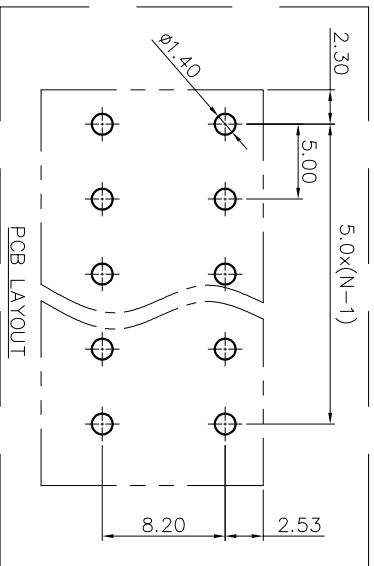

- 2. Wire range : 0.2~2.5mm²/4mm²(sol)

NOTES2:

- 1. Dimension shall be interpreted per ASME Y14.5-2009
- 2. Pitch : 5.00mm, Poles : N=01~24P
- 3. Stripping length : 10mm
- 4. Operating temperature: -40°C~+105°C
- 5. Undimensioned tolerances:

Pitch range in mm	Nominal dimension range in mm			Tolerance
	Over	TO	Under	
6	10	30	60	0.1/10
10	24	60	100	<
24	30	60	150	<
±0.15±0.20±0.30±0.30±0.50±0.70±1.00±1.30				±2°

6. RoHS Compliance

Ordering Information

JL271R - 500 XX G 0 1

Pitch
500=5.00PH

No. of pins
2P~24P

Housing Color
B=Black
G=Green
U=Blue
R=Red
W=White
Y=Yellow
D=Drange
E=Grey

Packing
0=Pe bag
T=Tube
A=Tray

REVISION RECORD				
REV	ECN	DESCRIPTION	DRFT	DATE
A0		NEW		21.07.10

DRAW	SHUANGPING ZHENG		SCALE	FIT	PART NO.	JL271R-500XXG01
	UNIT	mm				
CHECK	LICHAD LIU		SIZE	A4	TITLE:	JL271R-5.0-XXP弹簧式/弯脚双排/绿色
	SHEET	1/1				
APPROVE	YONGLIANG GAO		PRDJ			

JILN 东莞市锦凌电子有限公司
DONGGUAN JINLING ELECTRONIC CO., LTD