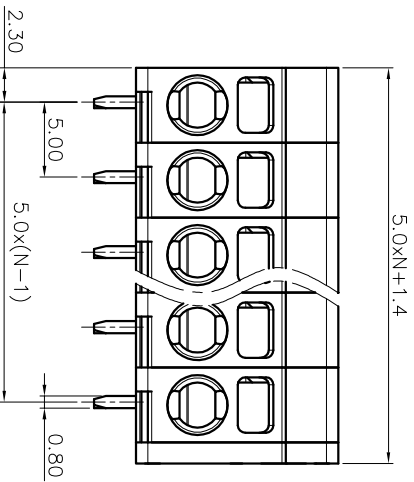

- 2. Wire range : 0.2~2.5mm²/4mm²(sol)

NOTES2:

- 1. Dimension shall be interpreted per ASME Y14.5-2009
- 2. Pitch : 5.00mm, Poles : N=01~24P
- 3. Stripping length : 10mm
- 4. Operating temperature: -40°C~+105°C
- 5. Undimensioned tolerances:

Pitch range in mm	Nominal dimension range in mm			Tolerance
	Over	TO	Under	
6	10	30	60	0.1/10
10	24	60	100	<
24	30	60	150	<
±0.15±0.20±0.30±0.30±0.50±0.70±1.00±1.30				±2°

6. RoHS Compliance

Ordering Information

JL271R - 500 XX G 0 1

Pitch
500=5.00PH

No. of pins
2P~24P

Housing Color
B=Black
G=Green
U=Blue
R=Red
W=White
Y=Yellow
D=Drange
E=Grey

Packing
0=Pe bag
T=Tube
A=Tray

REVISION RECORD				
REV	ECN	DESCRIPTION	DRFT	DATE
A0		NEW		21.07.10

DRAW	SHUANGPING ZHENG		SCALE	FIT	PART NO.	JL271R-500XXG01
	UNIT	mm				
CHECK	LICHAD LIU		SIZE	A4	TITLE:	JL271R-5.0-XXP弹簧式/弯脚双排/绿色
	SHEET	1/1				
APPROVE	YONGLIANG GAO		PRDJ			

JILN 东莞市锦凌电子有限公司
DONGGUAN JINLING ELECTRONIC CO., LTD