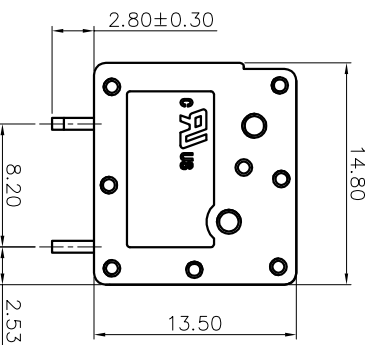

- 2. Wire range : 0.2~2.5mm²/4mm²(sol)

NOTES2:

- 1. Dimension shall be interpreted per ASME Y14.5-2009
- 2. Pitch : 5.00mm, Poles : N=01~24P
- 3. Stripping length : 10mm
- 4. Operating temperature: -40°C~+105°C
- 5. Undimensioned tolerances:

Pitch range in mm	Nominal dimension range in mm			Tolerance
	Over	TO	Under	
6	10	30	60	0.1/10
10	24	60	100	<
24	30	60	150	<
±0.15±0.20±0.30±0.30±0.50±0.70±1.00±1.30				±2°

6. RoHS Compliance

Ordering Information

JL271R - 500 XX G 0 1

Pitch
500=5.00PH

No. of pins
2P~24P

Housing Color
B=Black
G=Green
U=Blue
R=Red
W=White
Y=Yellow
D=Drange
E=Grey

Packing
0=Pe bag
T=Tube
A=Tray

REVISION RECORD				
REV	ECN	DESCRIPTION	DRFT	DATE
A0		NEW		21.07.10

DRAW	SHUANGPING ZHENG		SCALE	FIT	PART NO.	JL271R-500XXG01
	UNIT	mm				
CHECK	LICHAD LIU		SIZE	A4	TITLE:	JL271R-5.0-XXP弹簧式/弯脚双排/绿色
	SHEET	1/1				
APPROVE	YONGLIANG GAO		PRDJ			

JILN 东莞市锦凌电子有限公司
DONGGUAN JINLING ELECTRONIC CO., LTD