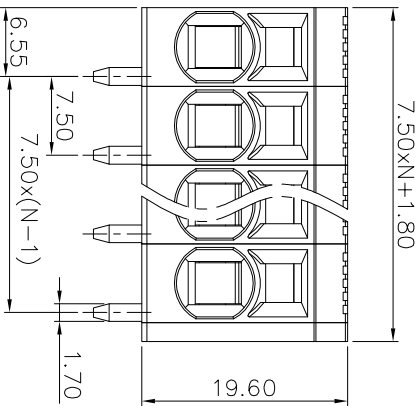

2. Wire range : 0.2~6mm²

NOTES2:

- 1. Dimension shall be interpreted per ASME Y14.5-2009
- 2. Pitch : 7.50mm, Poles : N=02~24P
- 3. Stripping length : 14~15mm
- 4. Operating temperature : -40°C~+105°C
- 5. Undimensioned tolerances:

Pitch range in mm	Nominal dimension range in mm		Tolerance
	Over	Under	
6 TO 10	6 TO 10	30 TO 60	0.1/10
10 TO 24	10 TO 24	30 TO 100	0.150
		60 TO 150	0.150
		100 TO 150	0.150
		150 TO 150	±2'

6. RoHS Compliance

Ordering Information

JL271R - 750 XX G 0 1

DRAW	SHUANGPING ZHENG	SCALE	FIT	<p>JIN® 东莞市锦凌电子有限公司 DONGGUAN JINLING ELECTRONIC CO., LTD</p>	PART NO.	JL271R-750XXG01
CHECK	LICHAD LIU	UNIT	mm			JL271R-7.5-XXP弹簧式/弯脚双排/绿色
APPROVE	YONGLIANG GAO	SIZE	A4			
		SHEET	1/1		TITLE:	
		PRD				