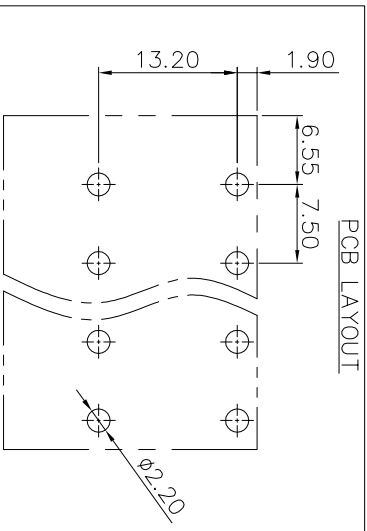

2. Wire range : 0.2~6mm²

NOTES2:

- 1. Dimension shall be interpreted per ASME Y14.5-2009
- 2. Pitch : 7.50mm, Poles : N=02~24P
- 3. Stripping length : 14~15mm
- 4. Operating temperature : -40°C~+105°C
- 5. Undimensioned tolerances:

Pitch range in mm	Nominal dimension range in mm		Tolerance
	Over	Under	
6 TO 10	6 TO 10	30 TO 60	0.1/10
10 TO 24	10 TO 24	30 TO 100	0.150
		60 TO 150	0.150
		100 TO 150	0.150
		150 TO 150	±2'

6. RoHS Compliance

Ordering Information

JL271R - 750 XX G 0 1

DRAW	SHUANGPING ZHENG	SCALE	FIT	<p>JIN® 东莞市锦凌电子有限公司 DONGGUAN JINLING ELECTRONIC CO., LTD</p>	PART NO.	JL271R-750XXG01
CHECK	LICHAD LIU	UNIT	mm			JL271R-7.5-XXP弹簧式/弯脚双排/绿色
APPROVE	YONGLIANG GAO	SIZE	A4			
		SHEET	1/1		TITLE:	
		PRD				