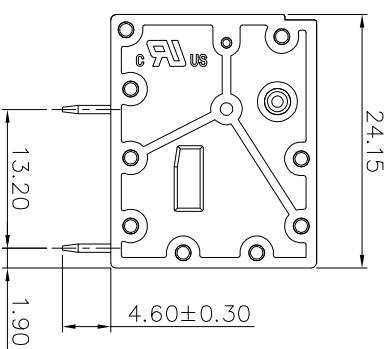

2. Wire range : 0.2~6mm²

NOTES2:

- 1. Dimension shall be interpreted per ASME Y14.5-2009
- 2. Pitch : 7.50mm, Poles : N=02~24P
- 3. Stripping length : 14~15mm
- 4. Operating temperature : -40°C~+105°C
- 5. Undimensioned tolerances:

Pitch range in mm	Nominal dimension range in mm		Tolerance
	Over	Under	
6 TO 10	6 TO 10	30 TO 60	0.1/10
10 TO 24	10 TO 24	30 TO 100	0.150
		60 TO 150	0.150
		100 TO 150	0.150
		150 TO 150	±2'

6. RoHS Compliance

Ordering Information

JL271R - 750 XX G 0 1

DRAW	SHUANGPING ZHENG	SCALE	FIT	<p>JIN® 东莞市锦凌电子有限公司 DONGGUAN JINLING ELECTRONIC CO., LTD</p>	PART NO.	JL271R-750XXG01
CHECK	LICHAD LIU	UNIT	mm			JL271R-7.5-XXP弹簧式/弯脚双排/绿色
APPROVE	YONGLIANG GAO	SIZE	A4			
		SHEET	1/1		TITLE:	
		PRD				