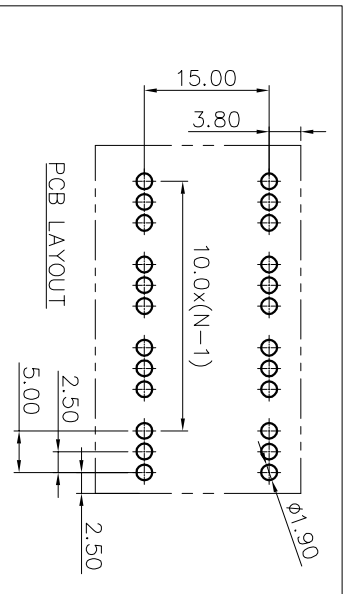

2. Wire range : 0.2~16.0mm²

NOTES:

1. Dimension shall be interpreted per ASME Y14.5-2009
2. Stripping length : 17~18mm
3. Operating temperature: -40°C~+105°C
4. Undimensioned tolerances:
5. RoHS Compliance

Pitch range in mm		Nominal dimension range in mm		Tolerance	
Over	TO	Over	TO	Over	TO
6	10	30	60	100	150
10	24	30	60	100	150
15	20	30	50	70	100
20	30	50	70	100	130
				±0.1/0	±2°

Ordering Information

JL271V - 100 XX G 0 1

Pitch 100=10.0PH
 No. of pins 1P~24P
 Housing Color B=Black G=Green U=Blue R=Red W=White Y=Yellow D=Orange E=Grey
 Packing 0=Pe 1=Bo 2=Tray

REVISION RECORD				
REV	ECN	DESCRIPTION	DRFT	DATE
A0		NEW		21.08.21

DRAW	SHUANGPING ZHENG		SCALE	FIT	PART NO.	JL271V-100XXG01
	CHECK	LICHAD LIU	UNIT	mm		
APPROVE	YONGLIANG GAO	SIZE	A4	SHEET	1/1	TITLE:
		PRDJ				JL271V-10.0-XXP 弹簧式/直脚/双排绿色

JIN 东莞市锦凌电子有限公司
 DONGGUAN JINLING ELECTRONIC CO., LTD