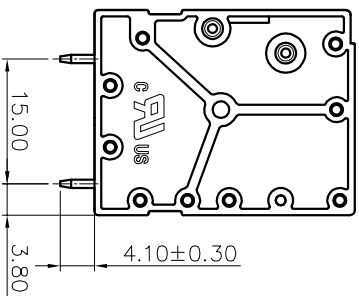

2. Wire range : 0.2~16.0mm²

NOTES:

1. Dimension shall be interpreted per ASME Y14.5-2009
2. Stripping length : 17~18mm
3. Operating temperature: -40°C~+105°C
4. Undimensioned tolerances:
5. RoHS Compliance

Pitch range in mm		Nominal dimension range in mm		Tolerance	
Over	TO	Over	TO	Over	TO
6	10	30	60	100	150
10	24	30	60	100	150
15	20	30	50	70	100
20	30	50	70	100	130
				±0.1/0	±2°

Ordering Information

JL271V - 100 XX G 0 1

Pitch 100=10.0PH
 No. of pins 1P~24P
 Housing Color B=Black G=Green U=Blue R=Red W=White Y=Yellow D=Orange E=Grey
 Packing 0=Pe 1=Bo 2=Tray

REVISION RECORD				
REV	ECN	DESCRIPTION	DRFT	DATE
A0		NEW		21.08.21

DRAW	SHUANGPING ZHENG		SCALE	FIT	PART NO.	JL271V-100XXG01
	CHECK	LICHAD LIU	UNIT	mm		
APPROVE	YONGLIANG GAO	SIZE	A4	SHEET	1/1	TITLE:
		PRDJ				JL271V-10.0-XXP 弹簧式/直脚/双排绿色

JIN 东莞市锦凌电子有限公司
 DONGGUAN JINLING ELECTRONIC CO., LTD