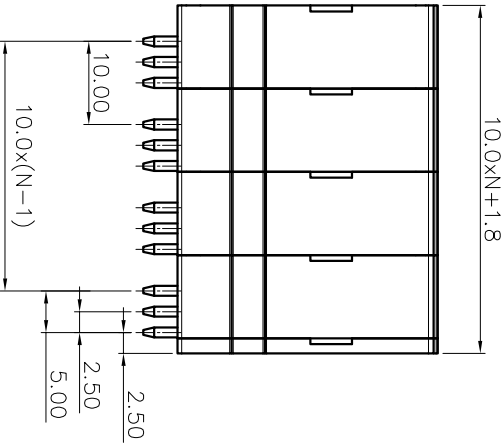

2. Wire range : 0.2~16.0mm²

NOTES:

1. Dimension shall be interpreted per ASME Y14.5-2009
2. Stripping length : 17~18mm
3. Operating temperature: -40°C~+105°C
4. Undimensioned tolerances:
5. RoHS Compliance

Pitch range in mm		Nominal dimension range in mm		Tolerance	
Over	TO	Over	TO	Over	TO
6	10	30	60	100	150
10	24	30	60	100	150
15	20	30	50	70	100
20	30	50	70	100	130
				±0.1/0	±2°

Ordering Information

JL271V - 100 XX G 0 1

Pitch 100=10.0PH
 No. of pins 1P~24P
 Housing Color B=Black G=Green U=Blue R=Red W=White Y=Yellow D=Orange E=Grey
 Packing 0=Pe 1=Bo 2=Tray

REVISION RECORD				
REV	ECN	DESCRIPTION	DRFT	DATE
A0		NEW		21.08.21

DRAW	SHUANGPING ZHENG		SCALE	FIT	PART NO.	JL271V-100XXG01
	CHECK	LICHAD LIU	UNIT	mm		
APPROVE	YONGLIANG GAO	SIZE	A4	SHEET	1/1	TITLE:
		PRDJ				JL271V-10.0-XXP 弹簧式/直脚/双排绿色

JIN 东莞市锦凌电子有限公司
 DONGGUAN JINLING ELECTRONIC CO., LTD