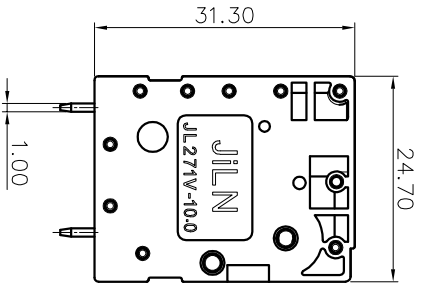

2. Wire range : 0.2~16.0mm²

NOTES:

1. Dimension shall be interpreted per ASME Y14.5-2009
2. Stripping length : 17~18mm
3. Operating temperature: -40°C~+105°C
4. Undimensioned tolerances:
5. RoHS Compliance

Pitch range in mm		Nominal dimension range in mm		Tolerance	
Over	TO	Over	TO	Over	TO
6	10	30	60	100	150
10	24	30	60	100	150
15	20	30	50	70	100
20	30	50	70	100	130
				±0.1/0	±2°

Ordering Information

JL271V - 100 XX G 0 1

Pitch 100=10.0PH
 No. of pins 1P~24P
 Housing Color B=Black G=Green U=Blue R=Red W=White Y=Yellow D=Orange E=Grey
 Packing 0=Pe 1=Bo 2=Tray

REVISION RECORD				
REV	ECN	DESCRIPTION	DRFT	DATE
A0		NEW		21.08.21

DRAW	SHUANGPING ZHENG		SCALE	FIT	PART NO.	JL271V-100XXG01
	CHECK	LICHAD LIU	UNIT	mm		
APPROVE	YONGLIANG GAO	SIZE	A4	SHEET	1/1	TITLE:
		PRDJ				JL271V-10.0-XXP 弹簧式/直脚/双排绿色

JIN 东莞市锦凌电子有限公司
 DONGGUAN JINLING ELECTRONIC CO., LTD