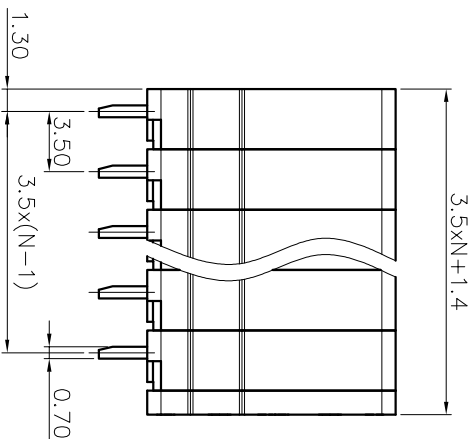

2. Wire range : 0.2~1.5mm²

NOTES2:

- 1. Dimension shall be interpreted per ASME Y14.5-2009
- 2. Pitch : 3.50mm, Poles : N=01~24P
- 3. Stripping length : 10mm
- 4. Operating temperature: -40°C~+105°C
- 5. Undimensioned tolerances:

Pitch range in mm	Nominal dimension range in mm			Tolerance
	Over	Over	Over	
6	10	30	60	0.1/10
10	10	30	60	<
10	24	30	60	<
10	30	60	100	<
10	30	60	150	<
±0.15	±0.20	±0.30	±0.30	±0.70
			±1.00	±1.30
				±2°

6. RoHS Compliance

Ordering Information

JL271V - 350 XX G 0 1

REVISION RECORD			
REV	ECN	DESCRIPTION	DATE
A		NEW	22.06.30

DRAW	SHUANGPING ZHENG		SCALE	FIT	PART NO.	TITLE:
	UNIT	mm				
CHECK	LICHAD LIU		SIZE	A4	JL271V-350XXG01	JL271V-3.5-XXP 弹簧式/直脚/双排/绿色
	APPROVE	YONGLIANG GAO	SHEET	1/1		
			PRD			