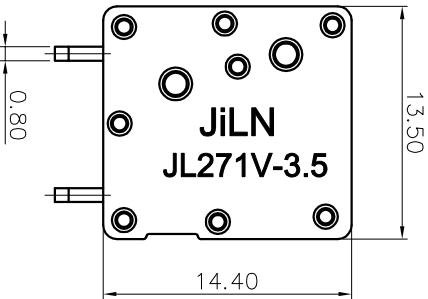

2. Wire range : 0.2~1.5mm²

NOTES2:

- 1. Dimension shall be interpreted per ASME Y14.5-2009
- 2. Pitch : 3.50mm, Poles : N=01~24P
- 3. Stripping length : 10mm
- 4. Operating temperature: -40°C~+105°C
- 5. Undimensioned tolerances:

Pitch range in mm	Nominal dimension range in mm			Tolerance
	Over	Over	Over	
6	10	30	60	0.1/10
10	10	30	60	<
10	24	30	60	<
10	30	60	100	<
10	30	60	150	<
±0.15	±0.20	±0.30	±0.30	±0.70
			±1.00	±1.30
				±2°

6. RoHS Compliance

Ordering Information

JL271V - 350 XX G 0 1

REVISION RECORD			
REV	ECN	DESCRIPTION	DATE
A		NEW	22.06.30

DRAW	SHUANGPING ZHENG		SCALE	FIT	PART NO.	TITLE:
	UNIT	mm				
CHECK	LICHAD LIU		SIZE	A4	JL271V-350XXG01	JL271V-3.5-XXP 弹簧式/直脚/双排/绿色
	APPROVE	YONGLIANG GAO	SHEET	1/1		
			PRD			