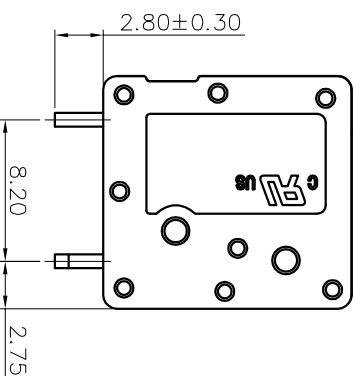

2. Wire range : 0.2~1.5mm²

NOTES2:

- 1. Dimension shall be interpreted per ASME Y14.5-2009
- 2. Pitch : 3.50mm, Poles : N=01~24P
- 3. Stripping length : 10mm
- 4. Operating temperature: -40°C~+105°C
- 5. Undimensioned tolerances:

Pitch range in mm	Nominal dimension range in mm			Tolerance
	Over	Over	Over	
6	10	30	60	0.1/10
10	10	30	60	<
10	24	30	60	<
10	30	60	100	<
10	30	60	150	<
±0.15	±0.20	±0.30	±0.30	±0.70
			±1.00	±1.30
				±2°

6. RoHS Compliance

Ordering Information

JL271V - 350 XX G 0 1

REVISION RECORD			
REV	ECN	DESCRIPTION	DATE
A		NEW	22.06.30

DRAW	SHUANGPING ZHENG		SCALE	FIT	PART NO.	TITLE:
	UNIT	mm				
CHECK	LICHAD LIU		SIZE	A4	JL271V-350XXG01	JL271V-3.5-XXP 弹簧式/直脚/双排/绿色
	APPROVE	YONGLIANG GAO	SHEET	1/1		
			PRD			