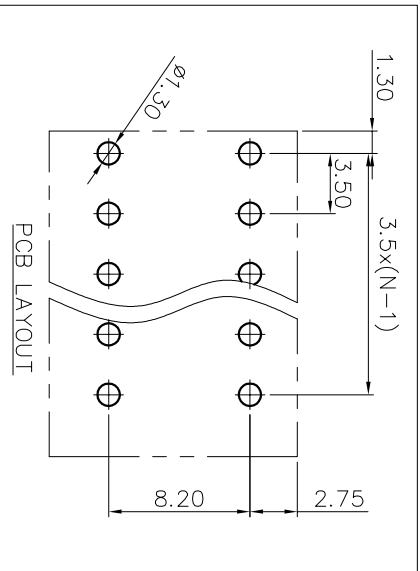

2. Wire range : 0.2~1.5mm²

NOTES2:

- 1. Dimension shall be interpreted per ASME Y14.5-2009
- 2. Pitch : 3.50mm, Poles : N=01~24P
- 3. Stripping length : 10mm
- 4. Operating temperature: -40°C~+105°C
- 5. Undimensioned tolerances:

Pitch range in mm	Nominal dimension range in mm			Tolerance
	Over	Over	Over	
6	10	30	60	0.1/10
10	10	30	60	<
10	24	30	60	<
10	30	60	100	<
10	30	60	150	<
±0.15	±0.20	±0.30	±0.30	±0.70
			±1.00	±1.30
				±2°

6. RoHS Compliance

Ordering Information

JL271V - 350 XX G 0 1

REVISION RECORD			
REV	ECN	DESCRIPTION	DATE
A		NEW	22.06.30

DRAW	SHUANGPING ZHENG		SCALE	FIT	PART NO.	TITLE:
	UNIT	mm				
CHECK	LICHAD LIU		SIZE	A4	JL271V-350XXG01	JL271V-3.5-XXP 弹簧式/直脚/双排/绿色
	APPROVE	YONGLIANG GAO	SHEET	1/1		
			PRD			