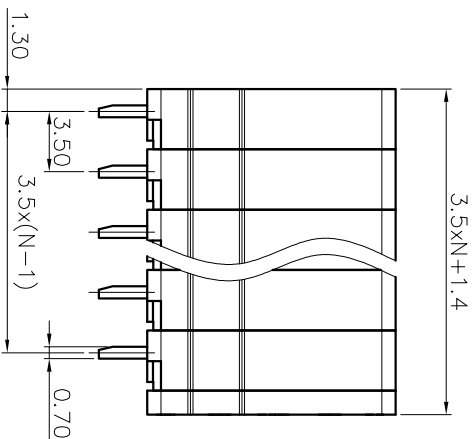

2. Wire range : 0.2~1.5mm²

NOTES2:

1. Dimension shall be interpreted per ASME Y14.5-2009
2. Pitch : 3.50mm, Poles : N=01~24P
3. Stripping length : 10mm
4. Operating temperature: -40°C~+105°C
5. Undimensioned tolerances:

Pitch range in mm	Nominal dimension range in mm				Tolerance			
	Over	TO	Over	TO				
6	10	10	30	60	0.1/10			
10	10	24	30	60	<			
10	24	30	60	100	<			
10	30	60	100	150	<			
±0.15	±0.20	±0.30	±0.30	±0.50	±0.70	±1.00	±1.30	±2°

6. RoHS Compliance

Ordering Information

JL271V - 350 XX G 0 1

REVISION RECORD			
REV	ECN	DESCRIPTION	DATE
A		NEW	22.06.30

DRAW	SHUANGPING ZHENG		SCALE	FIT	PART NO.	TITLE:
	UNIT	mm				
CHECK	LICHAD LIU		SIZE	A4	JL271V-350XXG01	JL271V-3.5-XXP 弹簧式/直脚/双排/绿色
	SHEET	1/1				
APPROVE	YONGLIANG GAO		PRD			