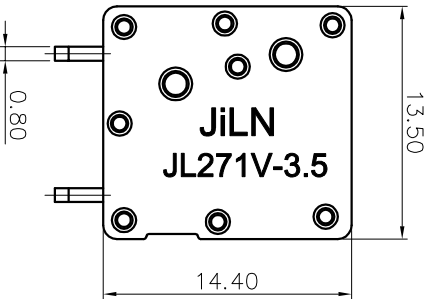

2. Wire range : 0.2~1.5mm²

NOTES2:

1. Dimension shall be interpreted per ASME Y14.5-2009
2. Pitch : 3.50mm, Poles : N=01~24P
3. Stripping length : 10mm
4. Operating temperature: -40°C~+105°C
5. Undimensioned tolerances:

Pitch range in mm	Nominal dimension range in mm				Tolerance			
	Over	TO	Over	TO				
6	10	10	30	60	0.1/10			
10	10	24	30	60	<			
10	24	30	60	100	<			
10	30	60	100	150	<			
±0.15	±0.20	±0.30	±0.30	±0.50	±0.70	±1.00	±1.30	±2°

6. RoHS Compliance

Ordering Information

JL271V - 350 XX G 0 1

REVISION RECORD			
REV	ECN	DESCRIPTION	DATE
A		NEW	22.06.30

DRAW	SHUANGPING ZHENG		SCALE	FIT	PART NO.	TITLE:
	UNIT	mm				
CHECK	LICHAD LIU		SIZE	A4	JL271V-350XXG01	JL271V-3.5-XXP 弹簧式/直脚/双排/绿色
	SHEET	1/1				
APPROVE	YONGLIANG GAO		PRD			