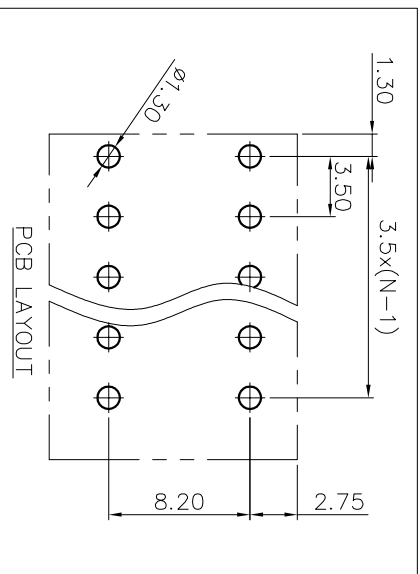

2. Wire range : 0.2~1.5mm²

NOTES2:

1. Dimension shall be interpreted per ASME Y14.5-2009
2. Pitch : 3.50mm, Poles : N=01~24P
3. Stripping length : 10mm
4. Operating temperature: -40°C~+105°C
5. Undimensioned tolerances:

Pitch range in mm	Nominal dimension range in mm				Tolerance			
	Over	TO	Over	TO				
6	10	10	30	60	0.1/10			
10	10	24	30	60	<			
10	24	30	60	100	<			
10	30	60	100	150	<			
±0.15	±0.20	±0.30	±0.30	±0.50	±0.70	±1.00	±1.30	±2°

6. RoHS Compliance

Ordering Information

JL271V - 350 XX G 0 1

REVISION RECORD			
REV	ECN	DESCRIPTION	DATE
A		NEW	22.06.30

DRAW	SHUANGPING ZHENG		SCALE	FIT	PART NO.	TITLE:
	UNIT	mm				
CHECK	LICHAD LIU		SIZE	A4	JL271V-350XXG01	JL271V-3.5-XXP 弹簧式/直脚/双排/绿色
	SHEET	1/1				
APPROVE	YONGLIANG GAO		PRD			