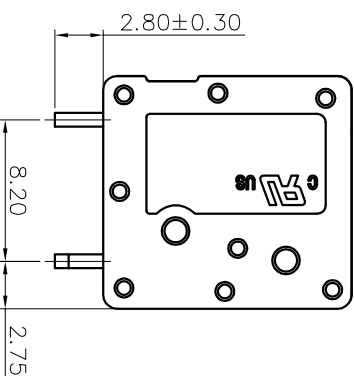

2. Wire range : 0.2~1.5mm²

NOTES2:

1. Dimension shall be interpreted per ASME Y14.5-2009
2. Pitch : 3.50mm, Poles : N=01~24P
3. Stripping length : 10mm
4. Operating temperature: -40°C~+105°C
5. Undimensioned tolerances:

Pitch range in mm	Nominal dimension range in mm				Tolerance			
	Over	TO	Over	TO				
6	10	10	30	60	0.1/10			
10	10	24	30	60	<			
10	24	30	60	100	<			
10	30	60	100	150	<			
±0.15	±0.20	±0.30	±0.30	±0.50	±0.70	±1.00	±1.30	±2°

6. RoHS Compliance

Ordering Information

JL271V - 350 XX G 0 1

REVISION RECORD			
REV	ECN	DESCRIPTION	DATE
A		NEW	22.06.30

DRAW	SHUANGPING ZHENG		SCALE	FIT	PART NO.	TITLE:
	UNIT	mm				
CHECK	LICHAD LIU		SIZE	A4	JL271V-350XXG01	JL271V-3.5-XXP 弹簧式/直脚/双排/绿色
	SHEET	1/1				
APPROVE	YONGLIANG GAO		PRD			