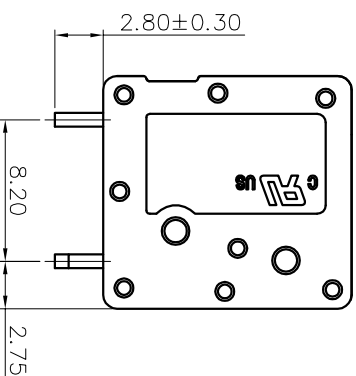

2. Wire range : 0.2~1.5mm²

NOTES2:

- 1. Dimension shall be interpreted per ASME Y14.5-2009
- 2. Pitch : 3.50mm, Poles : N=01~24P
- 3. Stripping length : 10mm
- 4. Operating temperature: -40°C~+105°C
- 5. Undimensioned tolerances:

Pitch range in mm	Nominal dimension range in mm			Tolerance
	Over	Over	Over	
6	10	30	60	0.1/10
10	10	30	60	<
10	24	30	60	<
10	30	60	100	<
10	30	60	150	<
±0.15	±0.20	±0.30	±0.30	±0.70
			±1.00	±1.30
				±2°

6. RoHS Compliance

Ordering Information

JL271V - 350 XX G 0 1

REVISION RECORD			
REV	ECN	DESCRIPTION	DATE
A		NEW	22.06.30

DRAW	SHUANGPING ZHENG		SCALE	FIT	PART NO.	TITLE:
	UNIT	mm				
CHECK	LICHAD LIU		SIZE	A4	JL271V-350XXG01	JL271V-3.5-XXP 弹簧式/直脚/双排/绿色
	APPROVE	YONGLIANG GAO	SHEET	1/1		
			PRD			