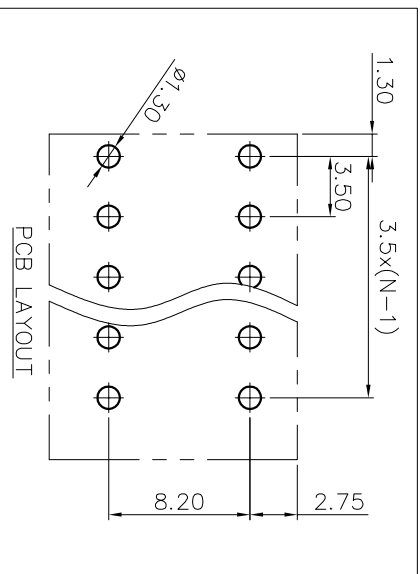

2. Wire range : 0.2~1.5mm²

NOTES2:

- 1. Dimension shall be interpreted per ASME Y14.5-2009
- 2. Pitch : 3.50mm, Poles : N=01~24P
- 3. Stripping length : 10mm
- 4. Operating temperature: -40°C~+105°C
- 5. Undimensioned tolerances:

Pitch range in mm	Nominal dimension range in mm			Tolerance
	Over	Over	Over	
6	10	30	60	0.1/10
10	10	30	60	<
10	24	30	60	<
10	30	60	100	<
10	30	60	150	<
±0.15	±0.20	±0.30	±0.30	±0.70
			±1.00	±1.30
				±2°

6. RoHS Compliance

Ordering Information

JL271V - 350 XX G 0 1

REVISION RECORD			
REV	ECN	DESCRIPTION	DATE
A		NEW	22.06.30

DRAW	SHUANGPING ZHENG		SCALE	FIT	PART NO.	TITLE:
	UNIT	mm				
CHECK	LICHAD LIU		SIZE	A4	JL271V-350XXG01	JL271V-3.5-XXP 弹簧式/直脚/双排/绿色
	APPROVE	YONGLIANG GAO	SHEET	1/1		
			PRD			