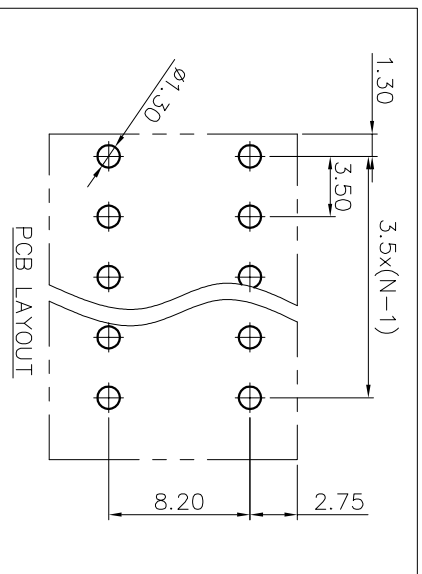

2. Wire range : 0.2~1.5mm²

NOTES2:

- 1. Dimension shall be interpreted per ASME Y14.5-2009
- 2. Pitch : 3.50mm, Poles : N=01~24P
- 3. Stripping length : 10mm
- 4. Operating temperature: -40°C~+105°C
- 5. Undimensioned tolerances:

Pitch range in mm	Nominal dimension range in mm				Tolerance	
	Over	Over	Over	Over		
6	10	30	60	100	0.1/10	
10	10	30	60	100	<	
24	30	60	100	150	<	
±0.15	±0.30	±0.30	±0.50	±0.70	±1.00	±2°

6. RoHS Compliance

Ordering Information

JL271V - 350 XX G 0 1

REVISION RECORD				
REV	ECN	DESCRIPTION	DRFT	DATE
A		NEW		22.06.30

DRAW	SHUANGPING ZHENG		SCALE	FIT	PART NO.	TITLE:
	UNIT	mm				
CHECK	LICHAD LIU		SIZE	A4	JL271V-350XXG01	JL271V-3.5-XXP 弹簧式/直脚/双排/绿色
	SHEET	1/1				
APPROVE	YONGLIANG GAO		PRD			