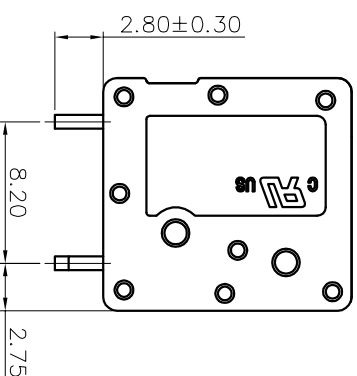

2. Wire range : 0.2~1.5mm²

NOTES2:

- 1. Dimension shall be interpreted per ASME Y14.5-2009
- 2. Pitch : 3.50mm, Poles : N=01~24P
- 3. Stripping length : 10mm
- 4. Operating temperature: -40°C~+105°C
- 5. Undimensioned tolerances:

Pitch range in mm	Nominal dimension range in mm				Tolerance	
	Over	Over	Over	Over		
6	10	30	60	100	0.1/10	
10	10	30	60	100	<	
24	30	60	100	150	<	
±0.15	±0.30	±0.30	±0.50	±0.70	±1.00	±2°

6. RoHS Compliance

Ordering Information

JL271V - 350 XX G 0 1

REVISION RECORD				
REV	ECN	DESCRIPTION	DRFT	DATE
A		NEW		22.06.30

DRAW	SHUANGPING ZHENG		SCALE	FIT	PART NO.	TITLE:
	UNIT	mm				
CHECK	LICHAD LIU		SIZE	A4	JL271V-350XXG01	JL271V-3.5-XXP 弹簧式/直脚/双排/绿色
	SHEET	1/1				
APPROVE	YONGLIANG GAO		PRD			