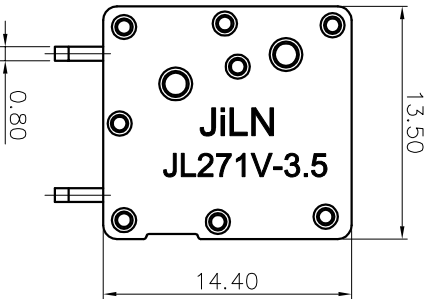

2. Wire range : 0.2~1.5mm²

NOTES2:

- 1. Dimension shall be interpreted per ASME Y14.5-2009
- 2. Pitch : 3.50mm, Poles : N=01~24P
- 3. Stripping length : 10mm
- 4. Operating temperature: -40°C~+105°C
- 5. Undimensioned tolerances:

Pitch range in mm	Nominal dimension range in mm				Tolerance	
	Over	Over	Over	Over		
6	10	30	60	100	0.1/10	
10	10	30	60	100	<	
24	30	60	100	150	<	
±0.15	±0.30	±0.30	±0.50	±0.70	±1.00	±2°

6. RoHS Compliance

Ordering Information

JL271V - 350 XX G 0 1

REVISION RECORD				
REV	ECN	DESCRIPTION	DRFT	DATE
A		NEW		22.06.30

DRAW	SHUANGPING ZHENG		SCALE	FIT	PART NO.	TITLE:
	UNIT	mm				
CHECK	LICHAD LIU		SIZE	A4	JL271V-350XXG01	JL271V-3.5-XXP 弹簧式/直脚/双排/绿色
	SHEET	1/1				
APPROVE	YONGLIANG GAO		PRD			