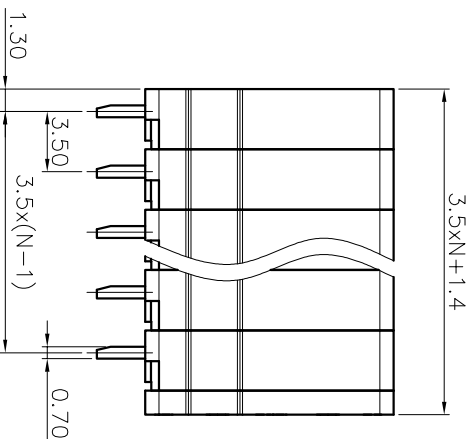

2. Wire range : 0.2~1.5mm²

NOTES2:

- 1. Dimension shall be interpreted per ASME Y14.5-2009
- 2. Pitch : 3.50mm, Poles : N=01~24P
- 3. Stripping length : 10mm
- 4. Operating temperature: -40°C~+105°C
- 5. Undimensioned tolerances:

Pitch range in mm	Nominal dimension range in mm				Tolerance	
	Over	Over	Over	Over		
6	10	30	60	100	0.1/10	
10	10	30	60	100	<	
24	30	60	100	150	<	
±0.15	±0.30	±0.30	±0.50	±0.70	±1.00	±2°

6. RoHS Compliance

Ordering Information

JL271V - 350 XX G 0 1

REVISION RECORD				
REV	ECN	DESCRIPTION	DRFT	DATE
A		NEW		22.06.30

DRAW	SHUANGPING ZHENG		SCALE	FIT	PART NO.	TITLE:
	UNIT	mm				
CHECK	LICHAD LIU		SIZE	A4	JL271V-350XXG01	JL271V-3.5-XXP 弹簧式/直脚/双排/绿色
	SHEET	1/1				
APPROVE	YONGLIANG GAO		PRD			