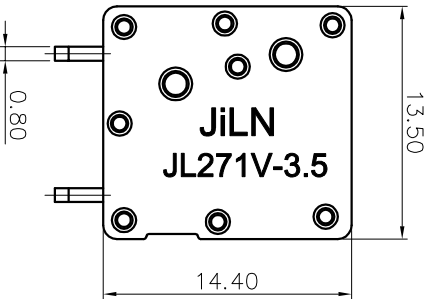

2. Wire range : 0.2~1.5mm²

NOTES2:

1. Dimension shall be interpreted per ASME Y14.5-2009
 2. Pitch : 3.50mm, Poles : N=01~24P
 3. Stripping length : 10mm
 4. Operating temperature: -40°C~+105°C
 5. Undimensioned tolerances:

Pitch range in mm	Nominal dimension range in mm				Tolerance			
	Over	TO	Over	TO				
6	10	10	30	60	0.1/10			
10	10	24	30	60	<			
10	24	30	60	100	<			
10	30	60	100	150	<			
±0.15	±0.20	±0.30	±0.30	±0.50	±0.70	±1.00	±1.30	±2°

6. RoHS Compliance

Ordering Information

JL271V - 350 XX G 0 1

REVISION RECORD				
REV	ECN	DESCRIPTION	DRFT	DATE
A		NEW		22.06.30

DRAW	SHUANGPING ZHENG		SCALE	FIT	PART NO.	TITLE:
	UNIT	mm				
CHECK	LICHAD LIU		SIZE	A4	JL271V-350XXG01	JL271V-3.5-XXP 弹簧式/直脚/双排/绿色
	SHEET	1/1				
APPROVE	YONGLIANG GAO		PRD			