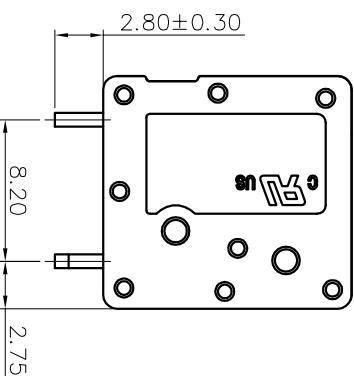

2. Wire range : 0.2~1.5mm²

NOTES2:

1. Dimension shall be interpreted per ASME Y14.5-2009
 2. Pitch : 3.50mm, Poles : N=01~24P
 3. Stripping length : 10mm
 4. Operating temperature: -40°C~+105°C
 5. Undimensioned tolerances:

Pitch range in mm	Nominal dimension range in mm				Tolerance			
	Over	TO	Over	TO				
6	10	10	30	60	0.1/10			
10	10	24	30	60	<			
10	24	30	60	100	<			
10	30	60	100	150	<			
±0.15	±0.20	±0.30	±0.30	±0.50	±0.70	±1.00	±1.30	±2°

6. RoHS Compliance

Ordering Information

JL271V - 350 XX G 0 1

REVISION RECORD				
REV	ECN	DESCRIPTION	DRFT	DATE
A		NEW		22.06.30

DRAW	SHUANGPING ZHENG		SCALE	FIT	PART NO.	TITLE:
	UNIT	mm				
CHECK	LICHAD LIU		SIZE	A4	JL271V-350XXG01	JL271V-3.5-XXP 弹簧式/直脚/双排/绿色
	SHEET	1/1				
APPROVE	YONGLIANG GAO		PRD			