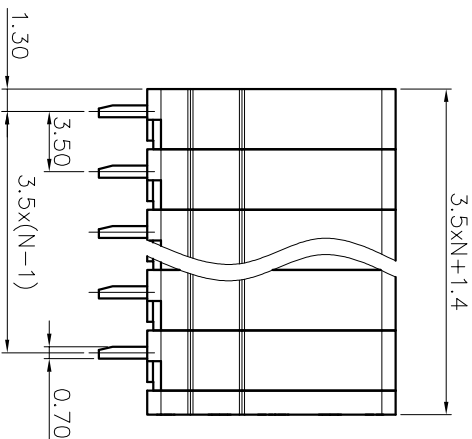

2. Wire range : 0.2~1.5mm²

NOTES2:

1. Dimension shall be interpreted per ASME Y14.5-2009
 2. Pitch : 3.50mm, Poles : N=01~24P
 3. Stripping length : 10mm
 4. Operating temperature: -40°C~+105°C
 5. Undimensioned tolerances:

Pitch range in mm	Nominal dimension range in mm				Tolerance			
	Over	TO	Over	TO				
6	10	10	30	60	0.1/10			
10	10	24	30	60	<			
10	24	30	60	100	<			
10	30	60	100	150	<			
±0.15	±0.20	±0.30	±0.30	±0.50	±0.70	±1.00	±1.30	±2°

6. RoHS Compliance

Ordering Information

JL271V - 350 XX G 0 1

REVISION RECORD				
REV	ECN	DESCRIPTION	DRFT	DATE
A		NEW		22.06.30

DRAW	SHUANGPING ZHENG		SCALE	FIT	PART NO.	TITLE:
	UNIT	mm				
CHECK	LICHAD LIU		SIZE	A4	JL271V-350XXG01	JL271V-3.5-XXP 弹簧式/直脚/双排/绿色
	SHEET	1/1				
APPROVE	YONGLIANG GAO		PRD			