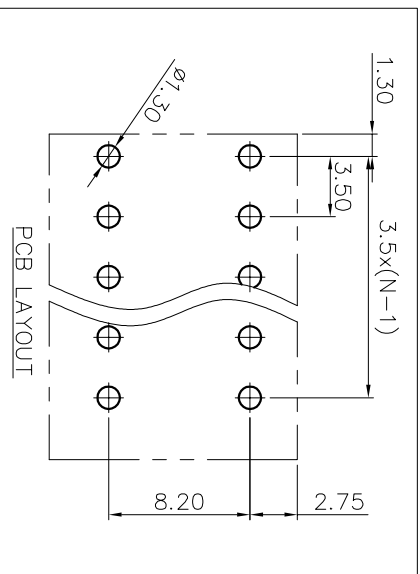

2. Wire range : 0.2~1.5mm²

NOTES2:

1. Dimension shall be interpreted per ASME Y14.5-2009
 2. Pitch : 3.50mm, Poles : N=01~24P
 3. Stripping length : 10mm
 4. Operating temperature: -40°C~+105°C
 5. Undimensioned tolerances:

Pitch range in mm	Nominal dimension range in mm				Tolerance			
	Over	TO	Over	TO				
6	10	10	30	60	0.1/10			
10	10	24	30	60	<			
10	24	30	60	100	<			
10	30	60	100	150	<			
±0.15	±0.20	±0.30	±0.30	±0.50	±0.70	±1.00	±1.30	±2°

6. RoHS Compliance

Ordering Information

JL271V - 350 XX G 0 1

REVISION RECORD				
REV	ECN	DESCRIPTION	DRFT	DATE
A		NEW		22.06.30

DRAW	SHUANGPING ZHENG		SCALE	FIT	PART NO.	TITLE:
	UNIT	mm				
CHECK	LICHAD LIU		SIZE	A4	JL271V-350XXG01	JL271V-3.5-XXP 弹簧式/直脚/双排/绿色
	SHEET	1/1				
APPROVE	YONGLIANG GAO		PRD			