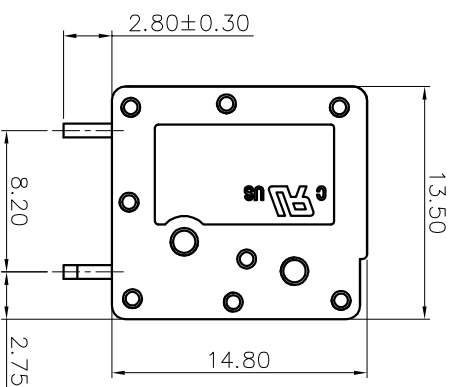

2. Wire range : 0.2~2.5mm²/4mm²(sol)

NOTES2:

- 1. Dimension shall be interpreted per ASME Y14.5-2009
- 2. Pitch : 5.00mm, Poles : N=01~24P
- 3. Stripping length : 10mm
- 4. Operating temperature: -40°C~+105°C
- 5. Undimensioned tolerances:

Pitch range in mm		Nominal dimension range in mm		Over		Over	
Over	TO	Over	TO	Over	TO	Over	TO
6	10	30	60	100	150	0.1/10	
10	24	30	60	100	150	∠	
±0.15		±0.30		±0.50		±0.70	
						±1.00	
						±2°	

6. RoHS Compliance

Ordering Information

JL271V - 500 XX G 0 1

REVISION RECORD				
REV	ECN	DESCRIPTION	DRFT	DATE
A0		NEW		21.06.30

DRAW	SHUANGPING ZHENG	SCALE	FIT	<p>jiLN 东莞市锦凌电子有限公司 DONGGUAN JINLING ELECTRONIC CO., LTD</p>
CHECK	LICHAD LIU	UNIT	mm	
APPROVE	YONGLIANG GAO	SIZE	A4	
		SHEET	1/1	PART NO.
		PRDJ		JL271V-500XXG01
				TITLE:
				JL271V-5.0-XXP 弹簧式/直脚/双排/绿色