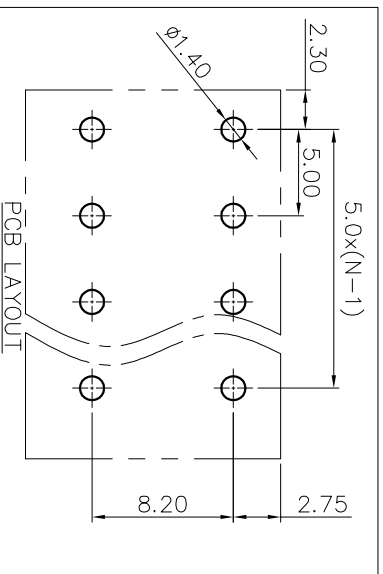

2. Wire range : 0.2~2.5mm²/4mm²(sol)

NOTES2:

- 1. Dimension shall be interpreted per ASME Y14.5-2009
- 2. Pitch : 5.00mm, Poles : N=01~24P
- 3. Stripping length : 10mm
- 4. Operating temperature: -40°C~+105°C
- 5. Undimensioned tolerances:

Pitch range in mm		Nominal dimension range in mm		Over		Over	
Over	TO	Over	TO	Over	TO	Over	TO
6	10	30	60	100	150	0.1/10	
10	24	30	60	100	150	∠	
±0.15		±0.30		±0.50		±0.70	
						±1.00	
						±2°	

6. RoHS Compliance

Ordering Information

JL271V - 500 XX G 0 1

REVISION RECORD				
REV	ECN	DESCRIPTION	DRFT	DATE
A0		NEW		21.06.30

DRAW	SHUANGPING ZHENG	SCALE	FIT	<p>jiLN 东莞市锦凌电子有限公司 DONGGUAN JINLING ELECTRONIC CO., LTD</p>
CHECK	LICHAD LIU	UNIT	mm	
APPROVE	YONGLIANG GAO	SIZE	A4	
		SHEET	1/1	PART NO.
		PRDJ		JL271V-500XXG01
				TITLE:
				JL271V-5.0-XXP 弹簧式/直脚/双排/绿色