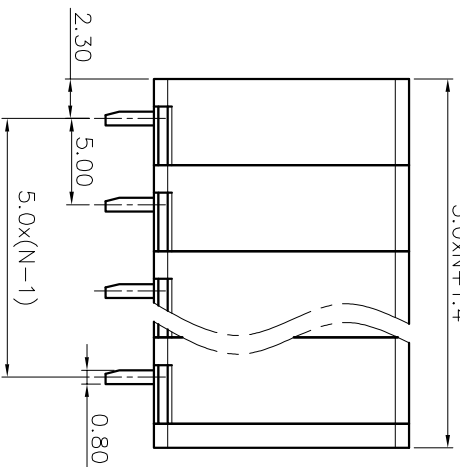

2. Wire range : 0.2~2.5mm²/4mm²(sol)

NOTES2:

- 1. Dimension shall be interpreted per ASME Y14.5-2009
- 2. Pitch : 5.00mm, Poles : N=01~24P
- 3. Stripping length : 10mm
- 4. Operating temperature: -40°C~+105°C
- 5. Undimensioned tolerances:

Pitch range in mm		Nominal dimension range in mm		Over		Over	
Over	TO	Over	TO	Over	TO	Over	TO
6	10	30	60	100	150	0.1/10	
10	24	30	60	100	150	∠	
±0.15		±0.30		±0.50		±0.70	
						±1.00	
						±2°	

6. RoHS Compliance

Ordering Information

JL271V - 500 XX G 0 1

REVISION RECORD				
REV	ECN	DESCRIPTION	DRFT	DATE
A0		NEW		21.06.30

DRAW	SHUANGPING ZHENG	SCALE	FIT	<p>jiLN 东莞市锦凌电子有限公司 DONGGUAN JINLING ELECTRONIC CO., LTD</p>
CHECK	LICHAD LIU	UNIT	mm	
APPROVE	YONGLIANG GAO	SIZE	A4	
		SHEET	1/1	PART NO.
		PRDJ		JL271V-500XXG01
				TITLE:
				JL271V-5.0-XXP 弹簧式/直脚/双排/绿色