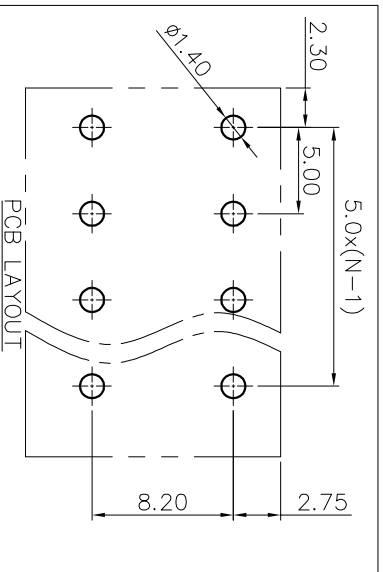

2. Wire range : 0.2~2.5mm²/4mm²(sol)

NOTES2:

- 1. Dimension shall be interpreted per ASME Y14.5-2009
- 2. Pitch : 5.00mm, Poles : N=01~24P
- 3. Stripping length : 10mm
- 4. Operating temperature: -40°C~+105°C
- 5. Undimensioned tolerances:

Pitch range in mm		Nominal dimension range in mm		Over		Over	
Over	TO	Over	TO	Over	TO	Over	TO
6	10	30	60	100	150	0.1/10	
10	24	30	60	100	150	∠	
±0.15		±0.30		±0.50		±0.70	
						±1.00	
						±2°	

6. RoHS Compliance

Ordering Information

JL271V - 500 XX G 0 1

REVISION RECORD				
REV	ECN	DESCRIPTION	DRFT	DATE
A0		NEW		21.06.30

DRAW	SHUANGPING ZHENG		SCALE	FIT	PART NO.	JL271V-500XXG01
	UNIT	mm				
CHECK	LICHAD LIU		SIZE	A4	TITLE:	JL271V-5.0-XXP 弹簧式/直脚/双排/绿色
	SHEET	1/1				
APPROVE	YONGLIANG GAO		PRDJ			