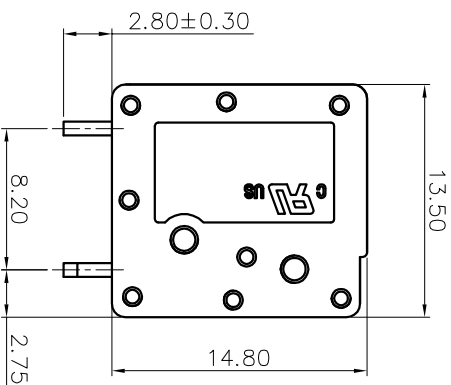

2. Wire range : 0.2~2.5mm²/4mm²(sol)

NOTES2:

- 1. Dimension shall be interpreted per ASME Y14.5-2009
- 2. Pitch : 5.00mm, Poles : N=01~24P
- 3. Stripping length : 10mm
- 4. Operating temperature: -40°C~+105°C
- 5. Undimensioned tolerances:

Pitch range in mm		Nominal dimension range in mm		Over		Over	
Over	TO	Over	TO	Over	TO	Over	TO
6	10	30	60	100	150	0.1/10	
10	24	30	60	100	150	∠	
±0.15		±0.30		±0.50		±0.70	
						±1.00	
						±2°	

6. RoHS Compliance

Ordering Information

JL271V - 500 XX G 0 1

REVISION RECORD				
REV	ECN	DESCRIPTION	DRFT	DATE
A0		NEW		21.06.30

DRAW	SHUANGPING ZHENG		SCALE	FIT	PART NO.	JL271V-500XXG01
	UNIT	mm				
CHECK	LICHAD LIU		SIZE	A4	TITLE:	JL271V-5.0-XXP 弹簧式/直脚/双排/绿色
	SHEET	1/1				
APPROVE	YONGLIANG GAO		PRDJ			