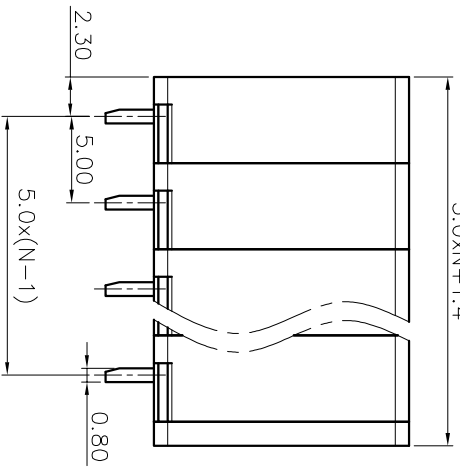

2. Wire range : 0.2~2.5mm²/4mm²(sol)

NOTES2:

- 1. Dimension shall be interpreted per ASME Y14.5-2009
- 2. Pitch : 5.00mm, Poles : N=01~24P
- 3. Stripping length : 10mm
- 4. Operating temperature: -40°C~+105°C
- 5. Undimensioned tolerances:

Pitch range in mm		Nominal dimension range in mm		Over		Over	
Over	TO	Over	TO	Over	TO	Over	TO
6	10	30	60	100	150	0.1/10	
10	24	30	60	100	150	∠	
±0.15		±0.30		±0.50		±0.70	
						±1.00	
						±2°	

6. RoHS Compliance

Ordering Information

JL271V - 500 XX G 0 1

REVISION RECORD				
REV	ECN	DESCRIPTION	DRFT	DATE
A0		NEW		21.06.30

DRAW	SHUANGPING ZHENG		SCALE	FIT	PART NO.	JL271V-500XXG01
	UNIT	mm				
CHECK	LICHAD LIU		SIZE	A4	TITLE:	JL271V-5.0-XXP 弹簧式/直脚/双排/绿色
	SHEET	1/1				
APPROVE	YONGLIANG GAO		PRDJ			