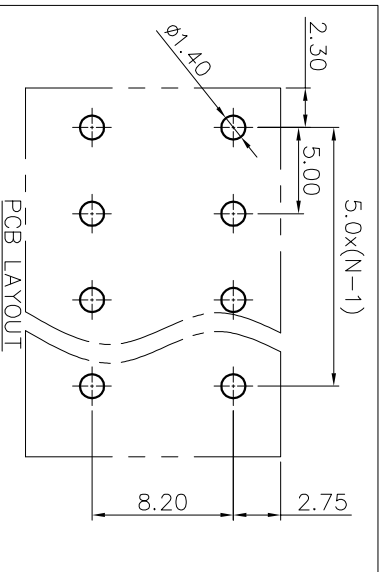

2. Wire range : 0.2~2.5mm²/4mm²(sol)

NOTES2:

- 1. Dimension shall be interpreted per ASME Y14.5-2009
- 2. Pitch : 5.00mm, Poles : N=01~24P
- 3. Stripping length : 10mm
- 4. Operating temperature: -40°C~+105°C
- 5. Undimensioned tolerances:

Pitch range in mm		Nominal dimension range in mm		Over		Over		Over	
Over	TO	Over	TO	Over	TO	Over	TO	Over	TO
6	10	30	60	100	150	0.1	1/10		
10	24	30	60	100	150			≤	
±0.15		±0.20		±0.30		±0.50		±0.70	
								±1.00	
								±2°	

6. RoHS Compliance

Ordering Information

JL271V - 500 XX G 0 1

DRAW	SHUANGPING ZHENG		SCALE	FIT	PART NO.	JL271V-500XXG01
	UNIT	mm	UNIT	mm		
CHECK	LICHAD LIU		SIZE	A4	TITLE:	JL271V-5.0-XXP 弹簧式/直脚/双排/绿色
	SHEET	1/1				
APPROVE	YONGLIANG GAO		PRD			