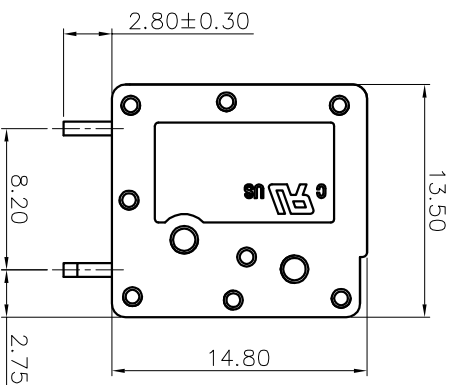

2. Wire range : 0.2~2.5mm²/4mm²(sol)

NOTES2:

- 1. Dimension shall be interpreted per ASME Y14.5-2009
- 2. Pitch : 5.00mm, Poles : N=01~24P
- 3. Stripping length : 10mm
- 4. Operating temperature: -40°C~+105°C
- 5. Undimensioned tolerances:

Pitch range in mm		Nominal dimension range in mm		Over		Over		Over	
Over	TO	Over	TO	Over	TO	Over	TO	Over	TO
6	10	30	60	100	150	0.1	1/10		
10	24	30	60	100	150			≤	
±0.15		±0.20		±0.30		±0.50		±0.70	
								±1.00	
								±2°	

6. RoHS Compliance

Ordering Information

JL271V - 500 XX G 0 1

DRAW	SHUANGPING ZHENG		SCALE	FIT	PART NO.	JL271V-500XXG01
	UNIT	mm	UNIT	mm		
CHECK	LICHAD LIU		SIZE	A4	TITLE:	JL271V-5.0-XXP 弹簧式/直脚/双排/绿色
	SHEET	1/1				
APPROVE	YONGLIANG GAO		PRD			