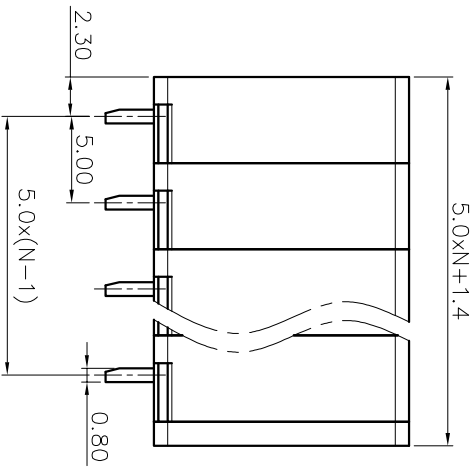

2. Wire range : 0.2~2.5mm²/4mm²(sol)

NOTES2:

- 1. Dimension shall be interpreted per ASME Y14.5-2009
- 2. Pitch : 5.00mm, Poles : N=01~24P
- 3. Stripping length : 10mm
- 4. Operating temperature: -40°C~+105°C
- 5. Undimensioned tolerances:

Pitch range in mm		Nominal dimension range in mm		Over		Over		Over	
Over	TO	Over	TO	Over	TO	Over	TO	Over	TO
6	10	30	60	100	150	0.1	1/10		
10	24	30	60	100	150			≤	
±0.15		±0.20		±0.30		±0.50		±0.70	
								±1.00	
								±2°	

6. RoHS Compliance

Ordering Information

JL271V - 500 XX G 0 1

DRAW	SHUANGPING ZHENG		SCALE	FIT	PART NO.	JL271V-500XXG01
	UNIT	mm	UNIT	mm		
CHECK	LICHAD LIU		SIZE	A4	TITLE:	JL271V-5.0-XXP 弹簧式/直脚/双排/绿色
	SHEET	1/1				
APPROVE	YONGLIANG GAO		PRD			