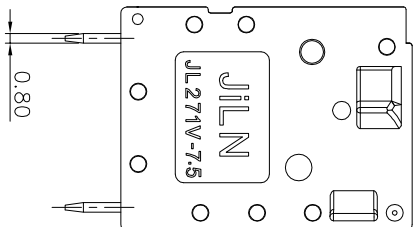

2. Wire range : 0.2~6mm²

NOTES2:

1. Dimension shall be interpreted per ASME Y14.5-2009
2. Pitch : 7.50mm, Poles : N=02~24P
3. Stripping length : 14~15mm
4. Operating temperature : -40°C~+105°C
5. Undimensioned tolerances:

6. RoHS Compliance

Ordering Information

JL271V - 750 XX G 0 1

- Pitch 750=7.50PH
- No. of pins 2P~24P
- Housing Color: B=Black, G=Green, U=Blue, R=Red, W=White, Y=Yellow, D=Orange, E=Grey
- Packing: 0=Pe bag, T=Tube, A=Tray

REVISION RECORD				
REV	ECN	DESCRIPTION	DRFT	DATE
A0		NEW		21.06.30

DRAW	SHUANGPING ZHENG	SCALE	FIT		东莞市锦凌电子有限公司 DONGGUAN JINLING ELECTRONIC CO., LTD
CHECK	LICHAD LIU	UNIT	mm		
APPROVE	YONGLIANG GAO	SIZE	A4	PART NO.	JL271V-750XXG01
		SHEET	1/1	TITLE:	JL271V-7.5-XXP弹簧式/直脚/双排/绿色
		PRD			