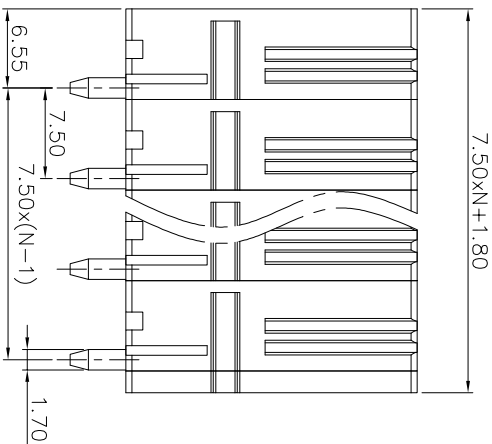

2. Wire range : 0.2~6mm²

NOTES2:

1. Dimension shall be interpreted per ASME Y14.5-2009
2. Pitch : 7.50mm, Poles : N=02~24P
3. Stripping length : 14~15mm
4. Operating temperature : -40°C~+105°C
5. Undimensioned tolerances:

Pitch range in mm	Nominal dimension range in mm		Tolerance
	Over	Under	
6 TO 10	TO	TO	0.1/10
10 TO 24	TO	TO	<
30 TO 60	TO	TO	
60 TO 100	TO	TO	
100 TO 150	TO	TO	
±0.15/±0.20/±0.30/±0.50/±0.70/±1.00/±1.30			±2

6. RoHS Compliance

Ordering Information

JL271V - 750 XX G 0 1

- Pitch 750=7.50PH
- No. of pins 2P~24P
- Housing Color: B=Black, G=Green, U=Blue, R=Red, W=White, Y=Yellow, D=Orange, E=Grey
- Packing: 0=Pe bag, T=Tube, A=Tray

REVISION RECORD				
REV	ECN	DESCRIPTION	DRFT	DATE
A0		NEW		21.06.30

DRAW	SHUANGPING ZHENG	SCALE	FIT		东莞市锦凌电子有限公司 DONGGUAN JINLING ELECTRONIC CO., LTD
CHECK	LICHAD LIU	UNIT	mm		
APPROVE	YONGLIANG GAO	SIZE	A4	PART NO.	JL271V-750XXG01
		SHEET	1/1	TITLE:	JL271V-7.5-XXP弹簧式/直脚/双排/绿色
		PRD			