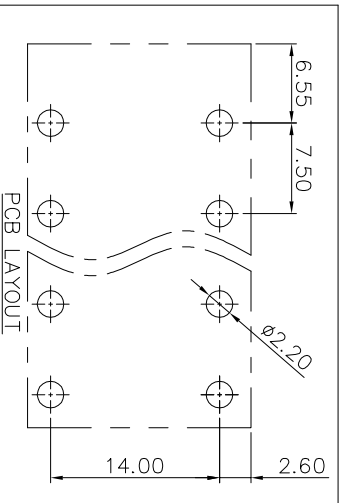

NOTES1:

1. UL Standard
   1. Rated voltage/current : 600V / 40A
   2. Withstanding voltage : AC1600V/1Min.
   3. Wire range : 24~8AWG

IEC Standard

1. Pollution degree	2	2	3
Overvoltage category	II	III	III
Rate impulse voltage(KV)	8KV	8KV	8KV
Rate voltage(V)	1000V	1000V	630V
Rate current(A)	41A		

2. Wire range : 0.2~6mm²

NOTES2:

1. Dimension shall be interpreted per ASME Y14.5-2009
2. Pitch : 7.50mm, Poles : N=02~24P
3. Stripping length : 14~15mm
4. Operating temperature : -40°C~+105°C
5. Undimensioned tolerances:

Pitch range in mm	Nominal dimension range in mm		Tolerance
	Over	Under	
6 TO 10	TO	TO	0.1/10
10 TO 24	TO	TO	<
30 TO 60	TO	TO	
60 TO 100	TO	TO	
100 TO 150	TO	TO	
±0.15/±0.20/±0.30/±0.50/±0.70/±1.00/±1.30			±2

6. RoHS Compliance

Ordering Information

JL271V - 750 XX G 0 1

- Pitch 750=7.50PH
- No. of pins 2P~24P
- Housing Color: B=Black, G=Green, U=Blue, R=Red, W=White, Y=Yellow, D=Orange, E=Grey
- Packing: 0=Pe bag, T=Tube, A=Tray

REVISION RECORD				
REV	ECN	DESCRIPTION	DRFT	DATE
A0		NEW		21.06.30

DRAW	SHUANGPING ZHENG	SCALE	FIT		东莞市锦凌电子有限公司 DONGGUAN JINLING ELECTRONIC CO., LTD
CHECK	LICHAD LIU	UNIT	mm		
APPROVE	YONGLIANG GAO	SIZE	A4	PART NO.	JL271V-750XXG01
		SHEET	1/1	TITLE:	JL271V-7.5-XXP弹簧式/直脚/双排/绿色
		PRD