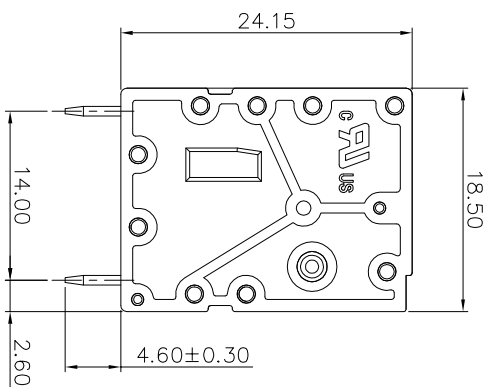

2. Wire range : 0.2~6mm²

NOTES2:

1. Dimension shall be interpreted per ASME Y14.5-2009
2. Pitch : 7.50mm, Poles : N=02~24P
3. Stripping length : 14~15mm
4. Operating temperature : -40°C~+105°C
5. Undimensioned tolerances:

Pitch range in mm	Nominal dimension range in mm		Tolerance
	Over	Under	
6 TO 10	TO	TO	0.1/10
10 TO 24	TO	TO	<
30 TO 60	TO	TO	
60 TO 100	TO	TO	
100 TO 150	TO	TO	
±0.15/±0.20/±0.30/±0.50/±0.70/±1.00/±1.30			±2

6. RoHS Compliance

Ordering Information

JL271V - 750 XX G 0 1

- Pitch 750=7.50PH
- No. of pins 2P~24P
- Housing Color: B=Black, G=Green, U=Blue, R=Red, W=White, Y=Yellow, D=Orange, E=Grey
- Packing: 0=Pe bag, T=Tube, A=Tray

REVISION RECORD				
REV	ECN	DESCRIPTION	DRFT	DATE
A0		NEW		21.06.30

DRAW	SHUANGPING ZHENG	SCALE	FIT		东莞市锦凌电子有限公司 DONGGUAN JINLING ELECTRONIC CO., LTD
CHECK	LICHAD LIU	UNIT	mm		
APPROVE	YONGLIANG GAO	SIZE	A4	PART NO.	JL271V-750XXG01
		SHEET	1/1	TITLE:	JL271V-7.5-XXP弹簧式/直脚/双排/绿色
		PRD			