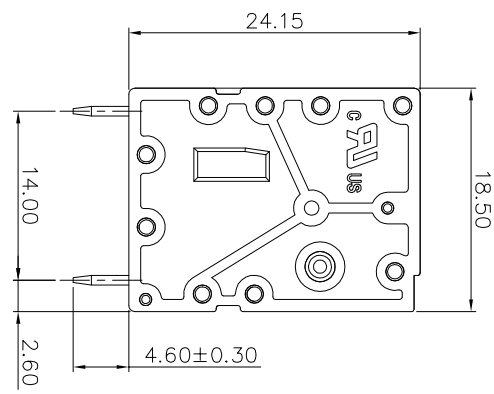

2. Wire range : 0.2~6mm²

NOTES2:

1. Dimension shall be interpreted per ASME Y14.5-2009
2. Pitch : 7.50mm, Poles : N=02~24P
3. Stripping length : 14~15mm
4. Operating temperature : -40°C~+105°C
5. Undimensioned tolerances:

Pitch range in mm	Nominal dimension range in mm		Tolerance
	Over	Under	
6 TO 10	10 TO 30	60 TO 100	0.1/10
10 TO 24	30 TO 60	100 TO 150	<
±0.15	±0.20	±0.30	±0.50
		±0.70	±1.00
			±1.30
			±2

6. RoHS Compliance

Ordering Information

JL271V - 750 XX G 0 1

Pitch 750=7.50PH
 No. of pins 2P~24P
 Housing Color B=Black G=Green U=Blue R=Red W=White Y=Yellow D=Orange E=Grey
 Packing 0=Pe bag T=Tube A=Tray

REVISION RECORD				
REV	ECN	DESCRIPTION	DRFT	DATE
A0		NEW		21.06.30

DRAW	SHUANGPING ZHENG		SCALE	FIT	PART NO.	JL271V-750XXG01
	UNIT	mm				
CHECK	LICHAD LIU		SIZE	A4	TITLE:	JL271V-7.5-XXP 弹簧式/直脚/双排/绿色
APPROVE	YONGLIANG GAO		SHEET	1/1		
	PRD		PROJ			

JILN 东莞市锦凌电子有限公司
 DONGGUAN JINLING ELECTRONIC CO., LTD