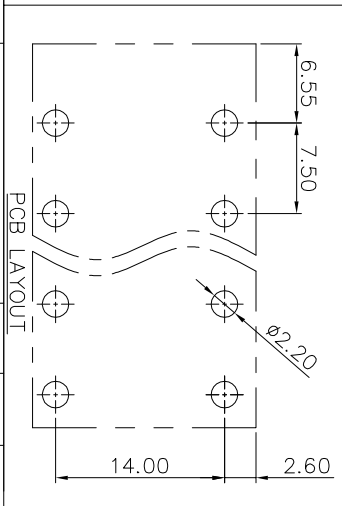

2. Wire range : 0.2~6mm²

NOTES2:

1. Dimension shall be interpreted per ASME Y14.5-2009
2. Pitch : 7.50mm, Poles : N=02~24P
3. Stripping length : 14~15mm
4. Operating temperature : -40°C~+105°C
5. Undimensioned tolerances:

Pitch range in mm	Nominal dimension range in mm		Tolerance
	Over	Under	
6 TO 10	10 TO 30	60 TO 100	0.1/10
10 TO 24	30 TO 60	100 TO 150	<
±0.15	±0.20	±0.30	±0.50
		±0.70	±1.00
			±1.30
			±2

6. RoHS Compliance

Ordering Information

JL271V - 750 XX G 0 1

Pitch 750=7.50PH
 No. of pins 2P~24P
 Housing Color B=Black G=Green U=Blue R=Red W=White Y=Yellow D=Orange E=Grey
 Packing 0=Pe bag T=Tube A=Tray

REVISION RECORD				
REV	ECN	DESCRIPTION	DRFT	DATE
A0		NEW		21.06.30

DRAW	SHUANGPING ZHENG		SCALE	FIT	PART NO.	JL271V-750XXG01
	UNIT	mm				
CHECK	LICHAD LIU		SIZE	A4	TITLE:	JL271V-7.5-XXP 弹簧式/直脚/双排/绿色
APPROVE	YONGLIANG GAO		SHEET	1/1		
	PRD		PROJ			

JILN 东莞市锦凌电子有限公司
 DONGGUAN JINLING ELECTRONIC CO., LTD