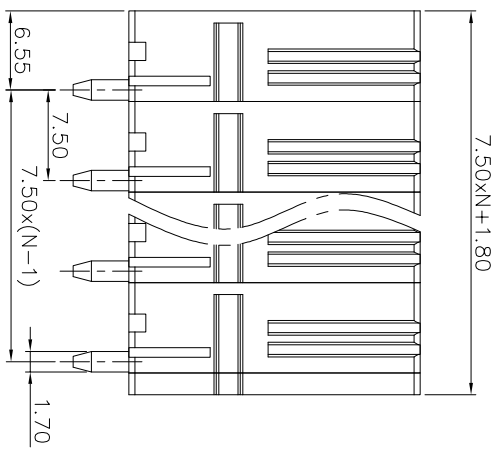

2. Wire range : 0.2~6mm²

NOTES2:

1. Dimension shall be interpreted per ASME Y14.5-2009
2. Pitch : 7.50mm, Poles : N=02~24P
3. Stripping length : 14~15mm
4. Operating temperature : -40°C~+105°C
5. Undimensioned tolerances:

Pitch range in mm	Nominal dimension range in mm		Tolerance
	Over	Under	
6 TO 10	10 TO 30	60 TO 100	0.1/10
10 TO 24	30 TO 60	100 TO 150	<
±0.15	±0.20	±0.30	±0.50
		±0.70	±1.00
			±1.30
			±2

6. RoHS Compliance

Ordering Information

JL271V - 750 XX G 0 1

Pitch 750=7.50PH
 No. of pins 2P~24P
 Housing Color B=Black G=Green U=Blue R=Red W=White Y=Yellow D=Orange E=Grey
 Packing 0=Pe bag T=Tube A=Tray

REVISION RECORD				
REV	ECN	DESCRIPTION	DRFT	DATE
A0		NEW		21.06.30

DRAW	SHUANGPING ZHENG		SCALE	FIT	PART NO.	JL271V-750XXG01
	UNIT	mm				
CHECK	LICHAD LIU		SIZE	A4	TITLE:	JL271V-7.5-XXP 弹簧式/直脚/双排/绿色
APPROVE	YONGLIANG GAO		SHEET	1/1		
	PRD		PROJ			

JILN 东莞市锦凌电子有限公司
 DONGGUAN JINLING ELECTRONIC CO., LTD