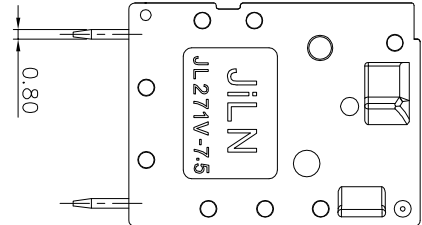

2. Wire range : 0.2~6mm²

NOTES2:

1. Dimension shall be interpreted per ASME Y14.5-2009
2. Pitch : 7.50mm, Poles : N=02~24P
3. Stripping length : 14~15mm
4. Operating temperature : -40°C~+105°C
5. Undimensioned tolerances:

Pitch range in mm	Nominal dimension range in mm		Tolerance
	Over	Under	
6 TO 10	10 TO 30	60 TO 100	0.1/10
10 TO 24	30 TO 60	100 TO 150	<
±0.15	±0.20	±0.30	±0.50
		±0.70	±1.00
			±1.30
			±2

6. RoHS Compliance

Ordering Information

JL271V - 750 XX G 0 1

Pitch 750=7.50PH
 No. of pins 2P~24P
 Housing Color B=Black G=Green U=Blue R=Red W=White Y=Yellow D=Orange E=Grey
 Packing 0=Pe bag T=Tube A=Tray

REVISION RECORD				
REV	ECN	DESCRIPTION	DRFT	DATE
A0		NEW		21.06.30

DRAW	SHUANGPING ZHENG		SCALE	FIT	PART NO.	JL271V-750XXG01
	UNIT	mm				
CHECK	LICHAD LIU		SIZE	A4	TITLE:	JL271V-7.5-XXP 弹簧式/直脚/双排/绿色
APPROVE	YONGLIANG GAO		SHEET	1/1		
	PRD		PROJ			

JILN 东莞市锦凌电子有限公司
 DONGGUAN JINLING ELECTRONIC CO., LTD