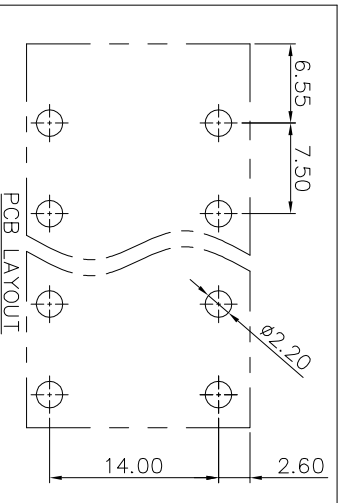

2. Wire range : 0.2~6mm²

NOTES2:

1. Dimension shall be interpreted per ASME Y14.5-2009
 2. Pitch : 7.50mm, Poles : N=02~24P
 3. Stripping length : 14~15mm
 4. Operating temperature : -40°C~+105°C
 5. Undimensioned tolerances:

Pitch range in mm	Nominal dimension range in mm		Tolerance
	Over	Under	
6 TO 10	6 TO 10	0.1/10	
10 TO 24	30 TO 60	150	<
	60 TO 100	150	
	100 TO 150	±2	

6. RoHS Compliance

Ordering Information

JL271V - 750 XX G 0 1

Pitch 750=7.50PH
 No. of pins 2P~24P
 Housing Color
 B=Black
 G=Green
 U=Blue
 R=Red
 W=White
 Y=Yellow
 D=Orange
 E=Grey

Packing
 0=Pe bag
 T=Tube
 A=Tray

REVISION RECORD				
REV	ECN	DESCRIPTION	DRFT	DATE
A0		NEW		21.06.30

DRAW	SHUANGPING ZHENG	SCALE	FIT	<p>东莞市锦凌电子有限公司 DONGGUAN JINLING ELECTRONIC CO., LTD</p>
CHECK	LICHAD LIU	UNIT	mm	
APPROVE	YONGLIANG GAO	SIZE	A4	
		SHEET	1/1	PART NO.
		PRD		JL271V-750XXG01
				TITLE:
				JL271V-7.5-XXP 弹簧式/直脚/双排/绿色