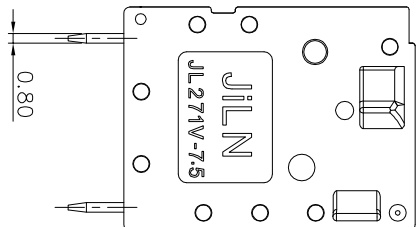

Pitch range in mm	Nominal dimension range in mm		Tolerance
	Over	Under	
6 TO 10	6 TO 10	0.1/10	
10 TO 24	30 TO 60	150	<
	60 TO 100	150	
	100 TO 150	±2	

6. RoHS Compliance

Ordering Information

JL271V - 750 XX G 0 1

Pitch 750=7.50PH
 No. of pins 2P~24P
 Housing Color
 B=Black
 G=Green
 U=Blue
 R=Red
 W=White
 Y=Yellow
 D=Orange
 E=Grey

Packing
 0=Pe bag
 T=Tube
 A=Tray

REVISION RECORD				
REV	ECN	DESCRIPTION	DRFT	DATE
A0		NEW		21.06.30

DRAW	SHUANGPING ZHENG	SCALE	FIT	<p>东莞市锦凌电子有限公司 DONGGUAN JINLING ELECTRONIC CO., LTD</p>
CHECK	LICHAD LIU	UNIT	mm	
APPROVE	YONGLIANG GAO	SIZE	A4	
		SHEET	1/1	PART NO.
		PRD		JL271V-750XXG01
				TITLE:
				JL271V-7.5-XXP 弹簧式/直脚/双排/绿色