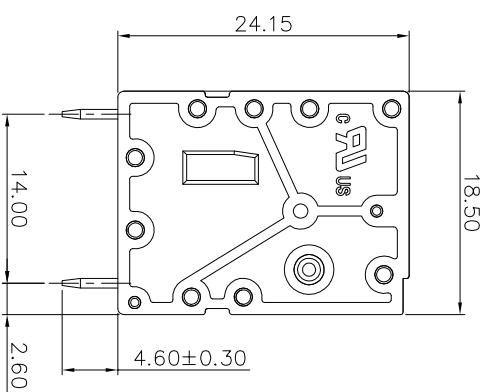

2. Wire range : 0.2~6mm²

NOTES2:

1. Dimension shall be interpreted per ASME Y14.5-2009
 2. Pitch : 7.50mm, Poles : N=02~24P
 3. Stripping length : 14~15mm
 4. Operating temperature : -40°C~+105°C
 5. Undimensioned tolerances:

Pitch range in mm	Nominal dimension range in mm		Tolerance
	Over	Under	
6 TO 10	6 TO 10	0.1/10	
10 TO 24	30 TO 60	150	<
	60 TO 100	150	
	100 TO 150	±2	

6. RoHS Compliance

Ordering Information

JL271V - 750 XX G 0 1

Pitch 750=7.50PH
 No. of pins 2P~24P
 Housing Color
 B=Black
 G=Green
 U=Blue
 R=Red
 W=White
 Y=Yellow
 D=Orange
 E=Grey

Packing
 0=Pe bag
 T=Tube
 A=Tray

REVISION RECORD				
REV	ECN	DESCRIPTION	DRFT	DATE
A0		NEW		21.06.30

DRAW	SHUANGPING ZHENG	SCALE	FIT	<p>东莞市锦凌电子有限公司 DONGGUAN JINLING ELECTRONIC CO., LTD</p>
CHECK	LICHAD LIU	UNIT	mm	
APPROVE	YONGLIANG GAO	SIZE	A4	
		SHEET	1/1	PART NO.
		PRD		JL271V-750XXG01
				TITLE:
				JL271V-7.5-XXP 弹簧式/直脚/双排/绿色