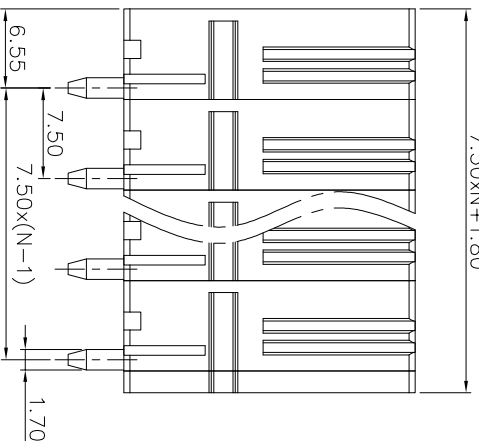

2. Wire range : 0.2~6mm²

NOTES2:

1. Dimension shall be interpreted per ASME Y14.5-2009
 2. Pitch : 7.50mm, Poles : N=02~24P
 3. Stripping length : 14~15mm
 4. Operating temperature : -40°C~+105°C
 5. Undimensioned tolerances:

Pitch range in mm	Nominal dimension range in mm		Tolerance
	Over	Under	
6 TO 10	6 TO 10	0.1/10	
10 TO 24	30 TO 60	150	<
	60 TO 100	150	
	100 TO 150	±2	

6. RoHS Compliance

Ordering Information

JL271V - 750 XX G 0 1

Pitch 750=7.50PH
 No. of pins 2P~24P
 Housing Color
 B=Black
 G=Green
 U=Blue
 R=Red
 W=White
 Y=Yellow
 D=Orange
 E=Grey

Packing
 0=Pe bag
 T=Tube
 A=Tray

REVISION RECORD				
REV	ECN	DESCRIPTION	DRFT	DATE
A0		NEW		21.06.30

DRAW	SHUANGPING ZHENG	SCALE	FIT	<p>东莞市锦凌电子有限公司 DONGGUAN JINLING ELECTRONIC CO., LTD</p>
CHECK	LICHAD LIU	UNIT	mm	
APPROVE	YONGLIANG GAO	SIZE	A4	
		SHEET	1/1	PART NO.
		PRD		JL271V-750XXG01
				TITLE:
				JL271V-7.5-XXP 弹簧式/直脚/双排/绿色