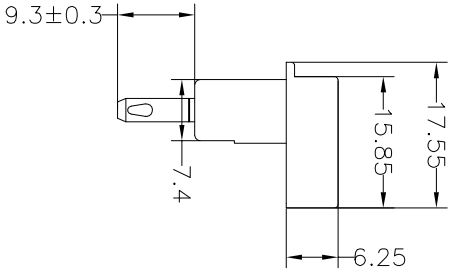

Housing Material(塑件): PA66 (UL94 V-0)
 Contact(端子): Brass, Tin plating(黄铜镀锡)

PITCH RANGE		NOMINAL DIMENSION RANGE					
IN MM		IN MM		IN MM		IN MM	
OVER	TO	OVER	TO	OVER	TO	OVER	TO
6	10	10	24	30	60	100	150
±0.10	±0.15	±0.25	±0.30	±0.30	±0.50	±0.70	±1.00

Ordering Information

JL2CDGB-508 XX G X 1

Pitch 508=5.08PH
 No.of pins 2P~24P
 Housing Color
 B=Black
 G=Green
 U=Blue
 R=Red
 W=White
 Y=Yellow
 O=Orange
 E=Grey
 Packing
 0=Pe-bag
 A=Tray
 T=Tube

DRAW	SHUANGPING ZHENG		SCALE	FIT	PART NO.	TITLE:
	UNIT	mm	A4	1/1		
CHECK	LICHAO LIU		SIZE	A4	JL2CDGB-508XXGX1	JL2CDGB-508-XXP插拔式公座/绿色
APPROVE	YONGLIANG GAO		SHEET	1/1		
			PROJ.			