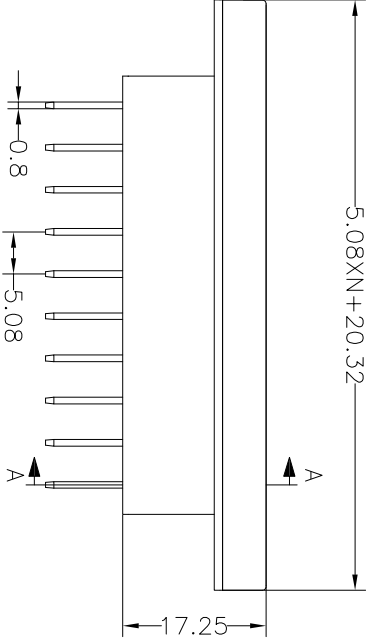

SPECIFICATIONS

Rated(额定参数): 300V,15A
 Dielectric strength(抗电强度): AC2000V/1 Minute
 Insulation Resistance(绝缘电阻):1000MΩ Min
 Contact Resistance(接触电阻):20mΩ Max
 Temp. range(操作温度): -40℃~+105℃
 MAX Soldering(瞬时温度):+250℃,5s

Housing Material(塑件): PA66 (UL94 V-0)
 Contact(端子): Brass, Tin plating(黄铜镀锡)

PITCH RANGE		NOMINAL DIMENSION RANGE					
IN MM		IN MM		IN MM		IN MM	
OVER	TO	OVER	TO	OVER	TO	OVER	TO
6	10	10	24	30	60	100	150
±0.10	±0.15	±0.25	±0.30	±0.30	±0.50	±0.70	±1.00

Ordering Information

JL2CDGB-508 XX G X 1

Pitch 508=5.08PH
 No.of pins 2P~24P
 Housing Color
 B=Black
 G=Green
 U=Blue
 R=Red
 W=White
 Y=Yellow
 O=Orange
 E=Grey
 Packing
 0=Pe-bag
 A=Tray
 T=Tube

DRAW	SHUANGPING ZHENG		SCALE	FIT	PART NO.	TITLE:
	UNIT	mm	A4	1/1		
CHECK	LICHAO LIU		SIZE	A4	JL2CDGB-508XXGX1	JL2CDGB-508-XXP插拔式公座/绿色
APPROVE	YONGLIANG GAO		SHEET	1/1		
			PROJ.			