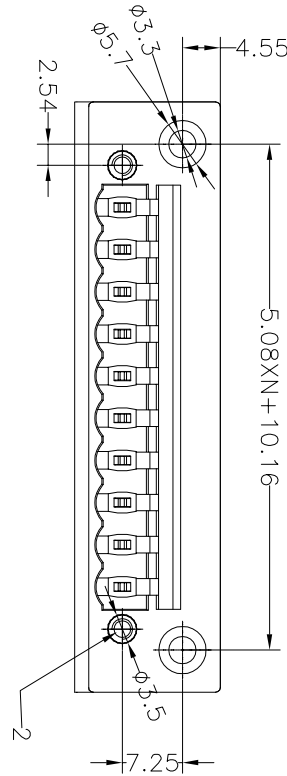

Housing Material(塑件): PA66 (UL94 V-0)
 Contact(端子): Brass, Tin plating(黄铜镀锡)

PITCH RANGE		NOMINAL DIMENSION RANGE					
IN MM		IN MM		IN MM		IN MM	
OVER	TO	OVER	TO	OVER	TO	OVER	TO
6	10	10	24	30	60	100	150
±0.10	±0.15	±0.25	±0.30	±0.30	±0.50	±0.70	±1.00

Ordering Information

JL2CDGB-508 XX G X 1

Pitch 508=5.08PH
 No.of pins 2P~24P
 Housing Color
 B=Black
 G=Green
 U=Blue
 R=Red
 W=White
 Y=Yellow
 O=Orange
 E=Grey
 Packing
 0=Pe-bag
 A=Tray
 T=Tube

DRAW	SHUANGPING ZHENG		SCALE	FIT	PART NO.	TITLE:
	UNIT	mm	A4	1/1		
CHECK	LICHAO LIU		SIZE	A4	JL2CDGB-508XXGX1	JL2CDGB-508-XXP插拔式公座/绿色
APPROVE	YONGLIANG GAO		SHEET	1/1		
			PROJ.			