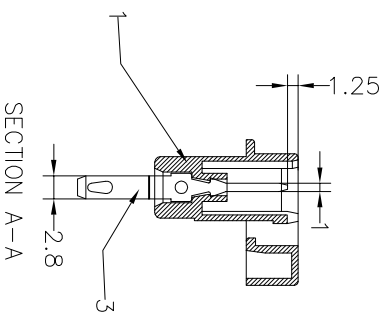

Housing Material(塑件): PA66 (UL94 V-0)
 Contact(端子): Brass, Tin plating(黄铜镀锡)

PITCH RANGE		NOMINAL DIMENSION RANGE					
IN MM		IN MM		IN MM		IN MM	
OVER	TO	OVER	TO	OVER	TO	OVER	TO
6	10	10	24	30	60	100	150
±0.10	±0.15	±0.25	±0.30	±0.30	±0.50	±0.70	±1.00

Ordering Information

JL2CDGB-508 XX G X 1

Pitch 508=5.08PH
 No.of pins 2P~24P
 Housing Color
 B=Black
 G=Green
 U=Blue
 R=Red
 W=White
 Y=Yellow
 O=Orange
 E=Grey
 Packing
 0=Pe-bag
 A=Tray
 T=Tube

DRAW	SHUANGPING ZHENG		SCALE	FIT	PART NO.	TITLE:
	UNIT	mm	A4	1/1		
CHECK	LICHAO LIU		SIZE	A4	JL2CDGB-508XXGX1	JL2CDGB-508-XXP插拔式公座/绿色
APPROVE	YONGLIANG GAO		SHEET	1/1		
			PROJ.			