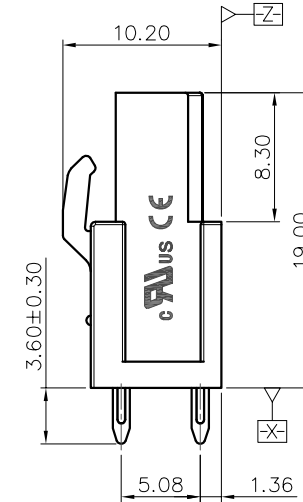

REVISION RECORD				
REV	ECN	DESCRIPTION	DRFT	DATE
A0		NEW		21.06.10

NOTES1:

UL Standard

1. Rated voltage/current : 300V / 15A
2. Withstanding voltage : AC1600V/1Min.

IEC Standard

1.	Pollution degree	2	2	3
	Overtoltage category	II	III	III
	Rate impulse voltage(KV)	4KV	4KV	4KV
	Rate voltage(V)	630V	320V	320V
	Rate current(A)	20A		

NOTES2:

1. Dimension shall be interpreted per ASME Y14.5-2009
2. Pitch : 5.08mm, Poles : N=02~24P
3. Operating temperature: -40°C~+105°C
4. Undimensioned tolerances:

Pitch range in mm		Nominal dimension range in mm						0.1/10				
TO	Over	TO	Over	TO	Over	TO	Over					
6	6	10	10	30	30	60	60	100	100	150	150	±2'
±0.15	±0.20	±0.30	±0.30	±0.50	±0.70	±1.00	±1.30	±2'				

5. RoHS Compliance

Ordering Information

JL2EDGB - 508 XX G 0 1

- Pitch: 508=5.08PH
- No. of pins: 2P, 3P, 4P~12P
- Housing Color: B=Black, G=Green, U=Blue, R=Red, W=White, Y=Yellow, □=Orange, E=Grey
- Packing: 0=Pe bag, T=Tube, A=Tray

				DRAW	SHUANGPING ZHENG	SCALE	FIT	JILN 东莞市锦凌电子有限公司 DONGGUAN JINLING ELECTRONIC CO., LTD	
				CHECK	LICHAO LIU	UNIT	mm		
				APPROVE	YONGLIANG GAO	SIZE	A4		
						SHEET	1/1		
2	Clamp	Copper alloy	Sn Plated					PART NO.	JL2EDGB-508XXG01
1	Housing	PA66	UL94V-0					TITLE:	JL2EDGB-5.08-XXP插拔式母座/直脚/绿色
ITEM	NAME OF PART	MATERIAL	NOTES			PROJ.			