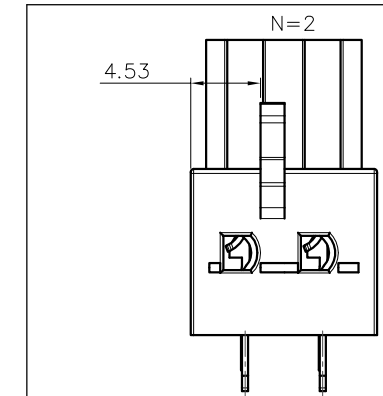

NOTES2:

1. Dimension shall be interpreted per ASME Y14.5-2009
2. Pitch : 5.08mm, Poles : N=02~24P
3. Operating temperature: -40°C~+105°C
4. Undimensioned tolerances:

Pitch range in mm		Nominal dimension range in mm						0.1/10				
TO	Over	TO	Over	TO	Over	TO	Over					
6	6	10	10	30	30	60	60	100	100	150	150	±2'
±0.15	±0.20	±0.30	±0.30	±0.50	±0.70	±1.00	±1.30	±2'				

5. RoHS Compliance

Ordering Information

JL2EDGB - 508 XX G 0 1

- Pitch: 508=5.08PH
- No. of pins: 2P, 3P, 4P~12P
- Housing Color: B=Black, G=Green, U=Blue, R=Red, W=White, Y=Yellow, □=Orange, E=Grey
- Packing: 0=Pe bag, T=Tube, A=Tray

				DRAW	SHUANGPING ZHENG	SCALE	FIT	JILN 东莞市锦凌电子有限公司 DONGGUAN JINLING ELECTRONIC CO., LTD	
				CHECK	LICHAO LIU	UNIT	mm		
				APPROVE	YONGLIANG GAO	SIZE	A4		
						SHEET	1/1		
2	Clamp	Copper alloy	Sn Plated					PART NO.	JL2EDGB-508XXG01
1	Housing	PA66	UL94V-0					TITLE:	JL2EDGB-5.08-XXP插拔式母座/直脚/绿色
ITEM	NAME OF PART	MATERIAL	NOTES			PROJ.			