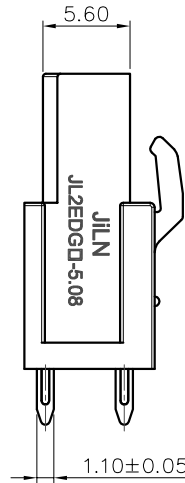

NOTES2:

1. Dimension shall be interpreted per ASME Y14.5-2009
2. Pitch : 5.08mm, Poles : N=02~24P
3. Operating temperature: -40°C~+105°C
4. Undimensioned tolerances:

Pitch range in mm		Nominal dimension range in mm						0.1/10				
TO	Over	TO	Over	TO	Over	TO	Over					
6	6	10	10	30	30	60	60	100	100	150	150	±2'
±0.15	±0.20	±0.30	±0.30	±0.50	±0.70	±1.00	±1.30	±2'				

5. RoHS Compliance

Ordering Information

JL2EDGB - 508 XX G 0 1

- Pitch: 508=5.08PH
- No. of pins: 2P, 3P, 4P~12P
- Housing Color: B=Black, G=Green, U=Blue, R=Red, W=White, Y=Yellow, □=Orange, E=Grey
- Packing: 0=Pe bag, T=Tube, A=Tray

				DRAW	SHUANGPING ZHENG	SCALE	FIT	JILN 东莞市锦凌电子有限公司 DONGGUAN JINLING ELECTRONIC CO., LTD	
				CHECK	LICHAO LIU	UNIT	mm		
				APPROVE	YONGLIANG GAO	SIZE	A4		
						SHEET	1/1		
2	Clamp	Copper alloy	Sn Plated					PART NO.	JL2EDGB-508XXG01
1	Housing	PA66	UL94V-0					TITLE:	JL2EDGB-5.08-XXP插拔式母座/直脚/绿色
ITEM	NAME OF PART	MATERIAL	NOTES			PROJ.			