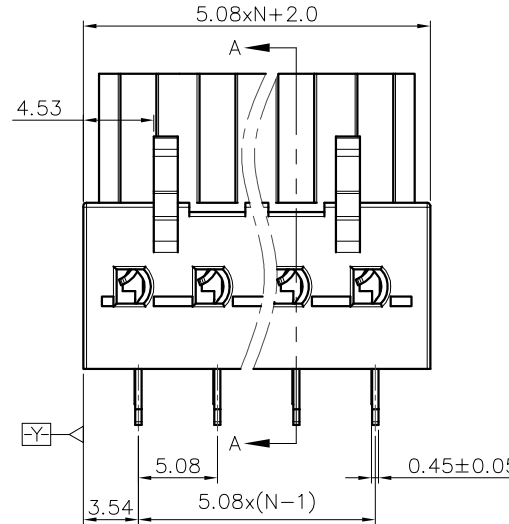

NOTES2:

1. Dimension shall be interpreted per ASME Y14.5-2009
2. Pitch : 5.08mm, Poles : N=02~24P
3. Operating temperature: -40°C~+105°C
4. Undimensioned tolerances:

Pitch range in mm		Nominal dimension range in mm						0.1/10				
TO	Over	TO	Over	TO	Over	TO	Over					
6	6	10	10	30	30	60	60	100	100	150	150	±2'
±0.15	±0.20	±0.30	±0.30	±0.50	±0.70	±1.00	±1.30	±2'				

5. RoHS Compliance

Ordering Information

JL2EDGB - 508 XX G 0 1

- Pitch: 508=5.08PH
- No. of pins: 2P, 3P, 4P~12P
- Housing Color: B=Black, G=Green, U=Blue, R=Red, W=White, Y=Yellow, □=Orange, E=Grey
- Packing: 0=Pe bag, T=Tube, A=Tray

				DRAW	SHUANGPING ZHENG	SCALE	FIT	JILN 东莞市锦凌电子有限公司 DONGGUAN JINLING ELECTRONIC CO., LTD	
				CHECK	LICHAO LIU	UNIT	mm		
				APPROVE	YONGLIANG GAO	SIZE	A4		
						SHEET	1/1		
2	Clamp	Copper alloy	Sn Plated					PART NO.	JL2EDGB-508XXG01
1	Housing	PA66	UL94V-0					TITLE:	JL2EDGB-5.08-XXP插拔式母座/直脚/绿色
ITEM	NAME OF PART	MATERIAL	NOTES			PROJ.			