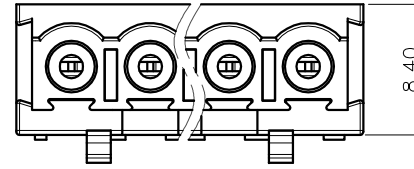

NOTES2:

1. Dimension shall be interpreted per ASME Y14.5-2009
2. Pitch : 5.08mm, Poles : N=02~24P
3. Operating temperature: -40°C~+105°C
4. Undimensioned tolerances:

Pitch range in mm		Nominal dimension range in mm						0.1/10				
TO	Over	TO	Over	TO	Over	TO	Over					
6	6	10	10	30	30	60	60	100	100	150	150	±2'
±0.15	±0.20	±0.30	±0.30	±0.50	±0.70	±1.00	±1.30	±2'				

5. RoHS Compliance

Ordering Information

JL2EDGB - 508 XX G 0 1

- Pitch: 508=5.08PH
- No. of pins: 2P, 3P, 4P~12P
- Housing Color: B=Black, G=Green, U=Blue, R=Red, W=White, Y=Yellow, □=Orange, E=Grey
- Packing: 0=Pe bag, T=Tube, A=Tray