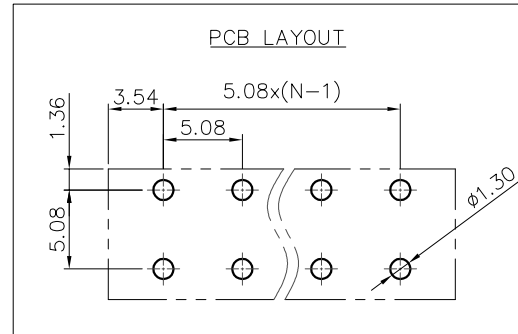

NOTES2:

1. Dimension shall be interpreted per ASME Y14.5-2009
2. Pitch : 5.08mm, Poles : N=02~24P
3. Operating temperature: -40°C~+105°C
4. Undimensioned tolerances:

Pitch range in mm		Nominal dimension range in mm						0.1/10				
TO	Over	TO	Over	TO	Over	TO	Over					
6	6	10	10	30	30	60	60	100	100	150	150	±2'
±0.15	±0.20	±0.30	±0.30	±0.50	±0.70	±1.00	±1.30	±2'				

5. RoHS Compliance

Ordering Information

JL2EDGB - 508 XX G 0 1

- Pitch: 508=5.08PH
- No. of pins: 2P, 3P, 4P~12P
- Housing Color: B=Black, G=Green, U=Blue, R=Red, W=White, Y=Yellow, □=Orange, E=Grey
- Packing: 0=Pe bag, T=Tube, A=Tray

				DRAW	SHUANGPING ZHENG	SCALE	FIT	JILN 东莞市锦凌电子有限公司 DONGGUAN JINLING ELECTRONIC CO., LTD	
				CHECK	LICHAO LIU	UNIT	mm		
				APPROVE	YONGLIANG GAO	SIZE	A4		
						SHEET	1/1		
2	Clamp	Copper alloy	Sn Plated					PART NO.	JL2EDGB-508XXG01
1	Housing	PA66	UL94V-0					TITLE:	JL2EDGB-5.08-XXP插拔式母座/直脚/绿色
ITEM	NAME OF PART	MATERIAL	NOTES			PROJ.			