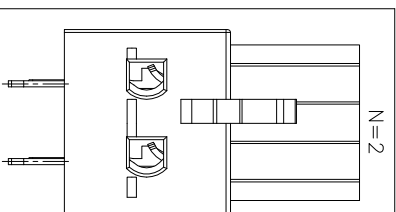

NOTES2:

- 1. Dimension shall be interpreted per ASME Y14.5-2009
- 2. Pitch : 5.08mm, Poles : N=02~24P
- 3. Operating temperature: -40°C~+105°C
- 4. Undimensioned tolerances:

Pitch range in mm	Nominal dimension range in mm						-	0	10
	Over	TO	Over	TO	Over	TO			
6	10	TO	30	TO	60	TO	100	150	0.1/10
10	24	TO	60	TO	100	TO	150		<
±0.15±0.20	±0.30±0.30	±0.30±0.50	±0.70±1.00	±1.00±1.30	±2:				

5. RoHS Compliance

Ordering Information

JL2EDGB - 508 XX G 0 1

Pitch
508=5.08PH

No. of pins
2P,3P,4P~12P

Housing Color
B=Black
G=Green
U=Blue
R=Red
V=White
Y=Yellow
D=Orange
E=Grey

Packing
0=Fe bag
T=Tube
A=Tray

REVISION RECORD				
REV	ECN	DESCRIPTION	DRFT	DATE
A0		NEW		21.06.10

DRAW	SHUANGPING ZHENG	SCALE	FIT	
CHECK	LICHAD LIU	UNIT	mm	
APPROVE	YONGLIANG GAO	SIZE	A4	
		SHEET	1/1	
		PRD		

JILIN 东莞市锦凌电子有限公司
DONGGUAN JINLING ELECTRONIC CO., LTD