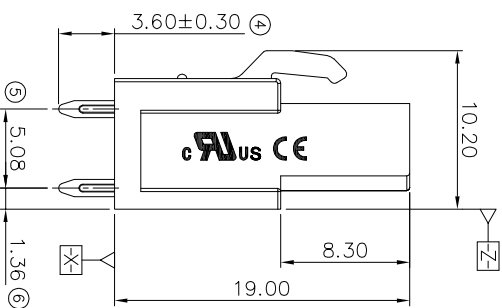

NOTES2:

- 1. Dimension shall be interpreted per ASME Y14.5-2009
- 2. Pitch : 5.08mm, Poles : N=02~24P
- 3. Operating temperature: -40°C~+105°C
- 4. Undimensioned tolerances:

Pitch range in mm	Nominal dimension range in mm						-	0	10
	Over	TO	Over	TO	Over	TO			
6	10	TO	30	TO	60	TO	100	150	0.1/10
10	24	TO	60	TO	100	TO	150		<
±0.15±0.20	±0.30±0.30	±0.30±0.50	±0.70±1.00	±1.00±1.30	±2:				

5. RoHS Compliance

Ordering Information

JL2EDGB - 508 XX G 0 1

Pitch
508=5.08PH

No. of pins
2P,3P,4P~12P

Housing Color
B=Black
G=Green
U=Blue
R=Red
V=White
Y=Yellow
D=Orange
E=Grey

Packing
0=Fe bag
T=Tube
A=Tray

REVISION RECORD				
REV	ECN	DESCRIPTION	DRFT	DATE
A0		NEW		21.06.10

DRAW	SHUANGPING ZHENG	SCALE	FIT	
CHECK	LICHAD LIU	UNIT	mm	
APPROVE	YONGLIANG GAO	SIZE	A4	
		SHEET	1/1	
		PRD		

JILIN 东莞市锦凌电子有限公司
DONGGUAN JINLING ELECTRONIC CO., LTD

PART NO. JL2EDGB-508XXG01

TITLE: JL2EDGB-5.08-XXP插拔式母座/直脚绿色

X-ON Electronics

Largest Supplier of Electrical and Electronic Components

Click to view similar products for [Pluggable Terminal Blocks](#) category: