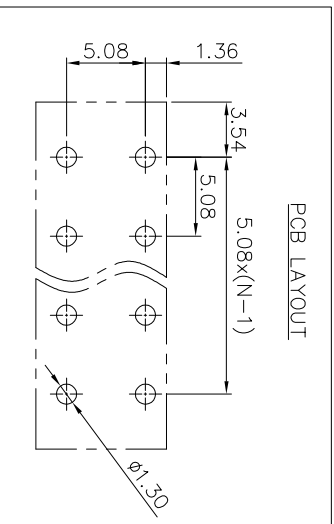

NOTES2:

- 1. Dimension shall be interpreted per ASME Y14.5-2009
- 2. Pitch : 5.08mm, Poles : N=02~24P
- 3. Operating temperature: -40°C~+105°C
- 4. Undimensioned tolerances:

Pitch range in mm	Nominal dimension range in mm						-	0	10
	Over	TO	Over	TO	Over	TO			
6	10	TO	30	TO	60	TO	100	150	0.1/10
10	24	TO	60	TO	100	TO	150		<
±0.15±0.20	±0.30±0.30	±0.30±0.50	±0.70±1.00	±1.00±1.30	±2:				

5. RoHS Compliance

Ordering Information

JL2EDGB - 508 XX G 0 1

Pitch
508=5.08PH

No. of pins
2P,3P,4P~12P

Housing Color
B=Black
G=Green
U=Blue
R=Red
V=White
Y=Yellow
D=Orange
E=Grey

Packing
0=Fe bag
T=Tube
A=Tray

REVISION RECORD				
REV	ECN	DESCRIPTION	DRFT	DATE
A0		NEW		21.06.10

DRAW	SHUANGPING ZHENG	SCALE	FIT	
CHECK	LICHAD LIU	UNIT	mm	
APPROVE	YONGLIANG GAO	SIZE	A4	
		SHEET	1/1	
		PRD		

JILIN 东莞市锦凌电子有限公司
DONGGUAN JINLING ELECTRONIC CO., LTD