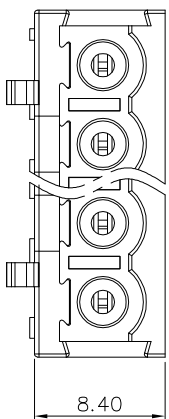

NOTES2:

- 1. Dimension shall be interpreted per ASME Y14.5-2009
- 2. Pitch : 5.08mm, Poles : N=02~24P
- 3. Operating temperature: -40°C~+105°C
- 4. Undimensioned tolerances:

Pitch range in mm	Nominal dimension range in mm						-	0	10
	Over	TO	Over	TO	Over	TO			
6	10	TO	30	TO	60	TO	100	150	0.1/10
10	24	TO	60	TO	100	TO	150		<
±0.15±0.20	±0.30±0.30	±0.30±0.50	±0.70±1.00	±1.00±1.30	±2:				

5. RoHS Compliance

Ordering Information

JL2EDGB - 508 XX G 0 1

Pitch
508=5.08PH

No. of pins
2P,3P,4P~12P

Housing Color
B=Black
G=Green
U=Blue
R=Red
V=White
Y=Yellow
D=Orange
E=Grey

Packing
0=Fe bag
T=Tube
A=Tray

REVISION RECORD				
REV	ECN	DESCRIPTION	DRFT	DATE
A0		NEW		21.06.10

DRAW	SHUANGPING ZHENG	SCALE	FIT	
CHECK	LICHAD LIU	UNIT	mm	
APPROVE	YONGLIANG GAO	SIZE	A4	
		SHEET	1/1	
		PRD		

JILIN 东莞市锦凌电子有限公司
DONGGUAN JINLING ELECTRONIC CO., LTD

PART NO. JL2EDGB-508XXG01

TITLE: JL2EDGB-5.08-XXP插拔式母座/直脚绿色

X-ON Electronics

Largest Supplier of Electrical and Electronic Components

Click to view similar products for [Pluggable Terminal Blocks](#) category: