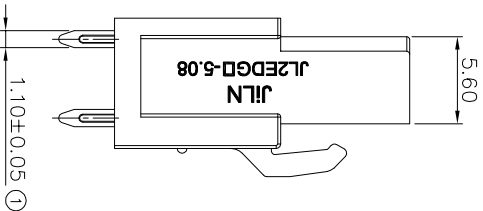

NOTES2:

- 1. Dimension shall be interpreted per ASME Y14.5-2009
- 2. Pitch : 5.08mm, Poles : N=02~24P
- 3. Operating temperature: -40°C~+105°C
- 4. Undimensioned tolerances:

Pitch range in mm	Nominal dimension range in mm						-	0	10
	Over	TO	Over	TO	Over	TO			
6	10	TO	30	TO	60	TO	100	150	0.1/10
10	24	TO	60	TO	100	TO	150		<
±0.15±0.20	±0.30±0.30	±0.30±0.50	±0.70±1.00	±1.00±1.30	±2:				

5. RoHS Compliance

Ordering Information

JL2EDGB - 508 XX G 0 1

Pitch
508=5.08PH

No. of pins
2P,3P,4P~12P

Housing Color
B=Black
G=Green
U=Blue
R=Red
V=White
Y=Yellow
D=Orange
E=Grey

Packing
0=Fe bag
T=Tube
A=Tray

REVISION RECORD				
REV	ECN	DESCRIPTION	DRFT	DATE
A0		NEW		21.06.10

DRAW	SHUANGPING ZHENG	SCALE	FIT	
CHECK	LICHAD LIU	UNIT	mm	
APPROVE	YONGLIANG GAO	SIZE	A4	
		SHEET	1/1	
		PRD		

JILIN 东莞市锦凌电子有限公司
DONGGUAN JINLING ELECTRONIC CO., LTD

PART NO. JL2EDGB-508XXG01

TITLE: JL2EDGB-5.08-XXP插拔式母座/直脚绿色

X-ON Electronics

Largest Supplier of Electrical and Electronic Components

Click to view similar products for [Pluggable Terminal Blocks](#) category: