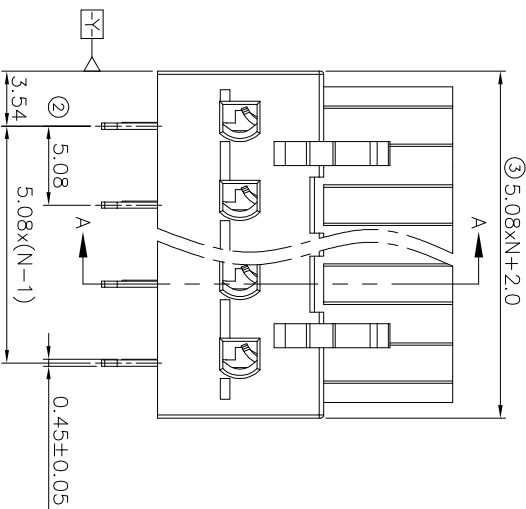

NOTES2:

- 1. Dimension shall be interpreted per ASME Y14.5-2009
- 2. Pitch : 5.08mm, Poles : N=02~24P
- 3. Operating temperature: -40°C~+105°C
- 4. Undimensioned tolerances:

Pitch range in mm	Nominal dimension range in mm						-	0	10
	Over	TO	Over	TO	Over	TO			
6	10	TO	30	TO	60	TO	100	150	0.1/10
10	24	TO	60	TO	100	TO	150		<
±0.15±0.20	±0.30±0.30	±0.30±0.50	±0.70±1.00	±1.00±1.30	±2:				

5. RoHS Compliance

Ordering Information

JL2EDGB - 508 XX G 0 1

Pitch
508=5.08PH

No. of pins
2P,3P,4P~12P

Housing Color
B=Black
G=Green
U=Blue
R=Red
V=White
Y=Yellow
D=Orange
E=Grey

Packing
0=Fe bag
T=Tube
A=Tray

REVISION RECORD				
REV	ECN	DESCRIPTION	DRFT	DATE
A0		NEW		21.06.10

DRAW	SHUANGPING ZHENG	SCALE	FIT	
CHECK	LICHAD LIU	UNIT	mm	
APPROVE	YONGLIANG GAO	SIZE	A4	
		SHEET	1/1	
		PRD		

JILIN 东莞市锦凌电子有限公司
DONGGUAN JINLING ELECTRONIC CO., LTD

PART NO. JL2EDGB-508XXG01

TITLE: JL2EDGB-5.08-XXP插拔式母座/直脚绿色

X-ON Electronics

Largest Supplier of Electrical and Electronic Components

Click to view similar products for [Pluggable Terminal Blocks](#) category: