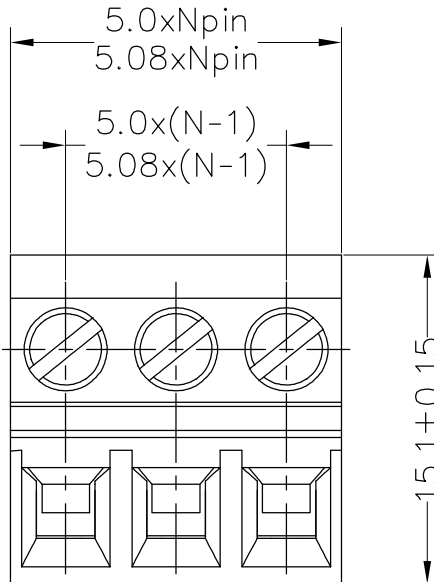

Housing Material(塑件): PA66 (UL94 V-0)
 Contact(端子): Phosphor Bronze, Tin plating(磷铜镀镍)
 Screw (螺丝): M2.5 Steel, Zinc plating(钢,镀锌)

PITCH RANGE IN MM			NOMINAL DIMENSION RANGE IN MM				
T0	OVER 6	OVER 10	T0	OVER 30	OVER 60	OVER 100	OVER 150
6	T0 10	T0 24	30	T0 60	T0 100	T0 150	
±0.10	±0.15	±0.25	±0.30	±0.30	±0.50	±0.70	±1.00

Ordering Information

JL 2EDGKC - XXX XX G X 1

Pitch
500=5.00PH
508=5.08PH

No.of pins
2P~24P

Housing Color
B=Black
G=Green
U=Blue
R=Red
W=White
Y=Yellow
O=Orange
E=Grey

Packing
O=Pe bag
A=Tray
T=Tube

OPERATION		DRAW	BEN	17.01.05	SCALE	FIT
X.X	±0.30					
X.XX	±0.20	CHECK			UNIT	mm
X.XXX	±0.10					
Angle	±3°	APPROVE			SIZE	A4
DIM	TOL					
REV	DATE	MODIFICATION DESCRIPTION	CHANGE		SHEET	1/1