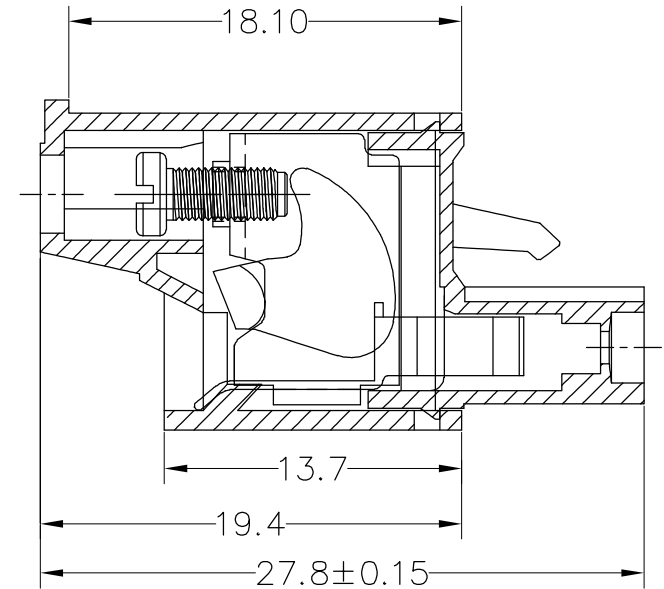

HSF RoHS

SPECIFICATIONS

Rated(额定参数): 300V,15A
 Dielectric strength(抗电强度): AC2000V/1 Minute
 Insulation Resistance(绝缘电阻):1000MΩ Min
 Contact Resistance(接触电阻):20mΩ Max
 Screw Torque(扭矩): 0.4Nm (3.5Lb.in)
 Wire Range(线径):28~12AWG
 Strip length(剥线长度):7~8mm
 Temp. range(操作温度): -40℃~+105℃
 MAX Soldering(瞬时温度):+250℃,5s

Housing Material(塑件): PA66 (UL94 V-0)
 Contact(端子): Phosphor Bronze, Tin plating(磷铜镀镍)
 Screw (螺丝): M2.5 Steel, Zinc plating(钢,镀锌)

PITCH RANGE IN MM			NOMINAL DIMENSION RANGE IN MM				
T0	OVER 6	OVER 10	T0	OVER 30	OVER 60	OVER 100	OVER 150
6	T0 10	T0 24	30	T0 60	T0 100	T0 150	
±0.10	±0.15	±0.25	±0.30	±0.30	±0.50	±0.70	±1.00

Ordering Information

JL 2EDGKC - XXX XX G X 1

Pitch
500=5.00PH
508=5.08PH

No.of pins
2P~24P

Housing Color
B=Black
G=Green
U=Blue
R=Red
W=White
Y=Yellow
O=Orange
E=Grey

Packing
O=Pe bag
A=Tray
T=Tube

OPERATION		DRAW	BEN	17.01.05	SCALE	FIT
X.X	±0.30					
X.XX	±0.20	CHECK			UNIT	mm
X.XXX	±0.10					
Angle	±3°	APPROVE			SIZE	A4
DIM	TOL					
REV	DATE	MODIFICATION DESCRIPTION	CHANGE		SHEET	1/1