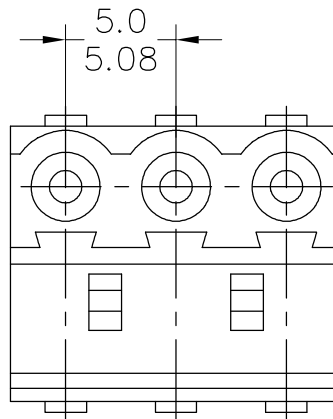

Housing Material(塑件): PA66 (UL94 V-0)
 Contact(端子): Phosphor Bronze, Tin plating(磷铜镀镍)
 Screw (螺丝): M2.5 Steel, Zinc plating(钢,镀锌)

PITCH RANGE IN MM			NOMINAL DIMENSION RANGE IN MM				
T0	OVER 6	OVER 10	T0	OVER 30	OVER 60	OVER 100	OVER 150
6	T0 10	T0 24	30	T0 60	T0 100	T0 150	
±0.10	±0.15	±0.25	±0.30	±0.30	±0.50	±0.70	±1.00

Ordering Information

JL 2EDGKC - XXX XX G X 1

Pitch
500=5.00PH
508=5.08PH

No.of pins
2P~24P

Housing Color
B=Black
G=Green
U=Blue
R=Red
W=White
Y=Yellow
O=Orange
E=Grey

Packing
O=Pe bag
A=Tray
T=Tube

OPERATION		DRAW	BEN	17.01.05	SCALE	FIT
X.X	±0.30					
X.XX	±0.20	CHECK			UNIT	mm
X.XXX	±0.10					
Angle	±3°	APPROVE			SIZE	A4
DIM	TOL					
REV	DATE	MODIFICATION DESCRIPTION	CHANGE		SHEET	1/1